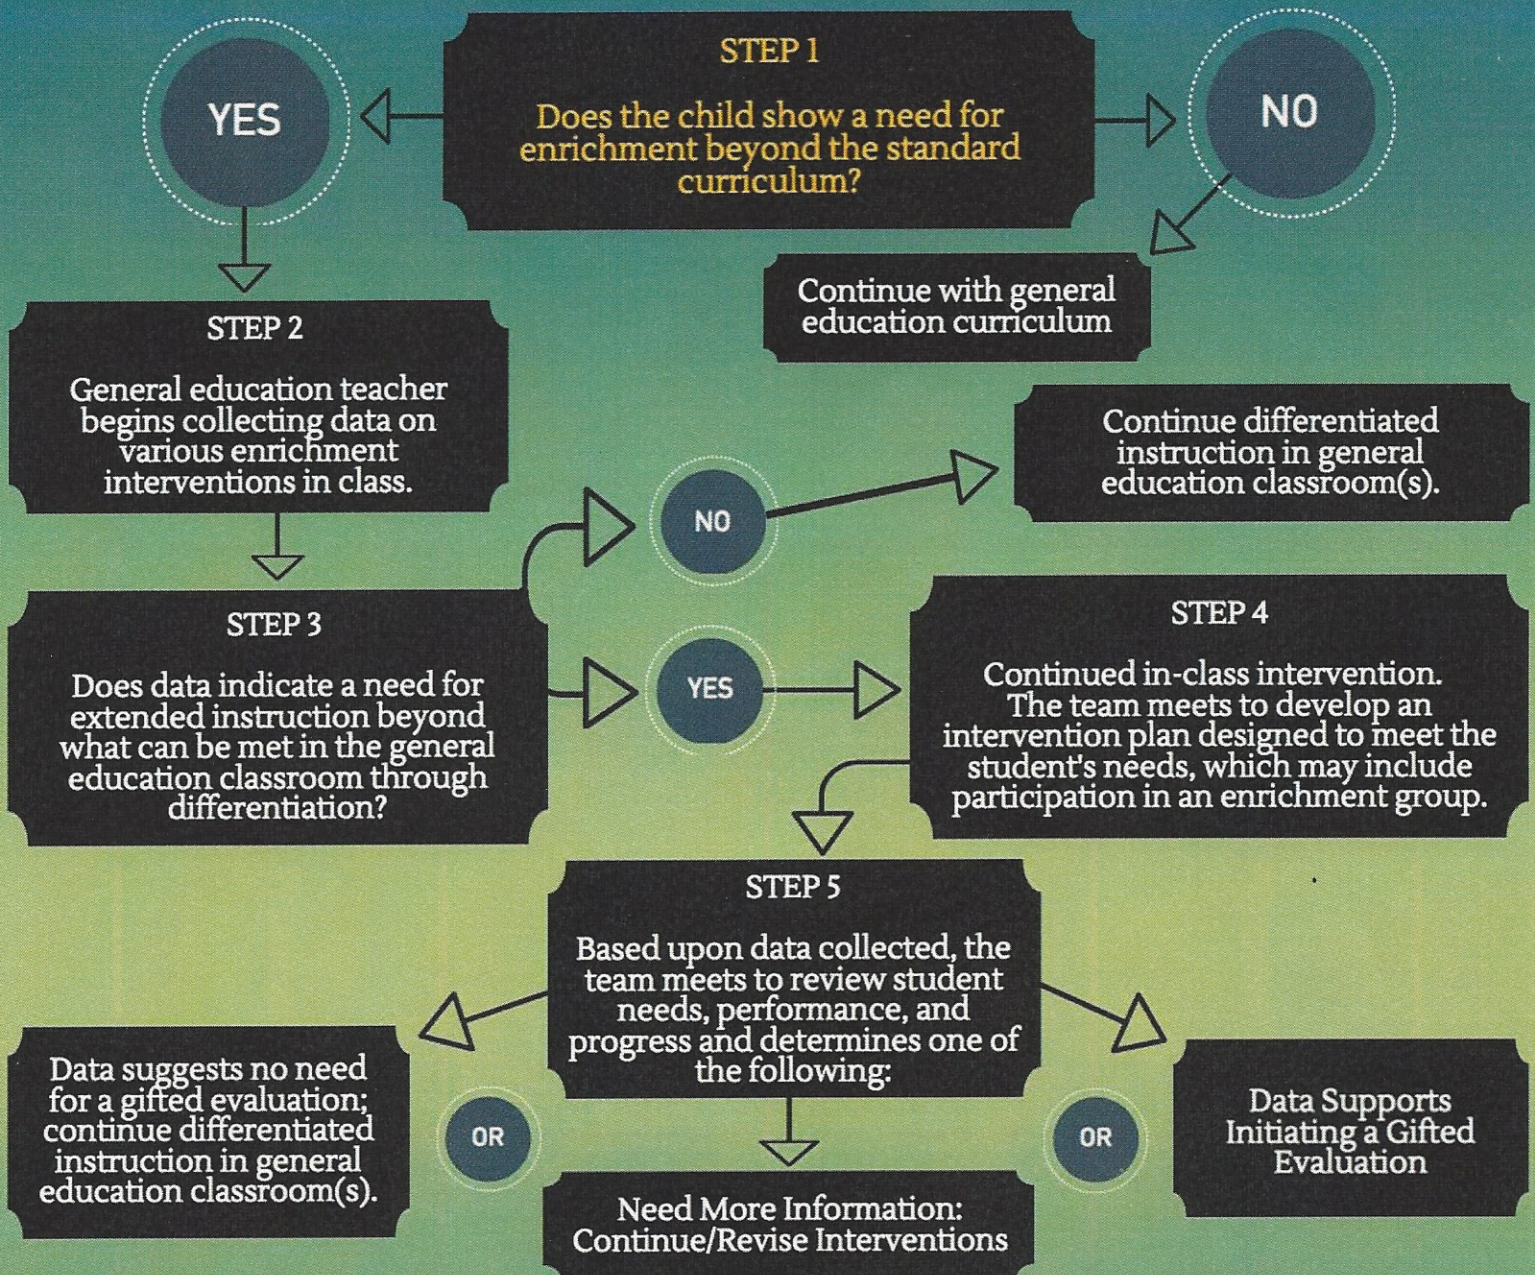

Gifted Referral Process Lawrence Public Schools

powered by