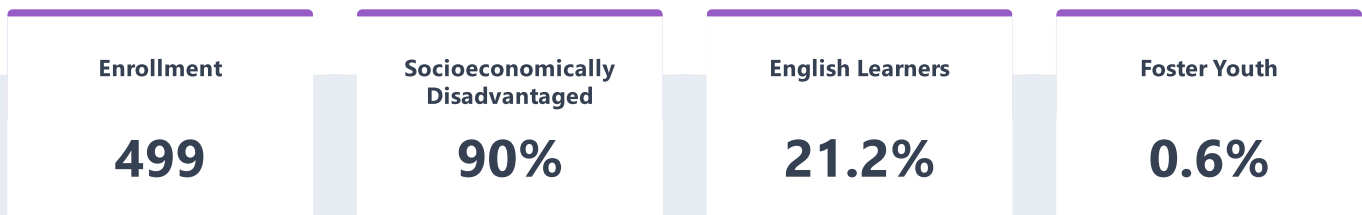

Student Population

Explore information about this school's student population.