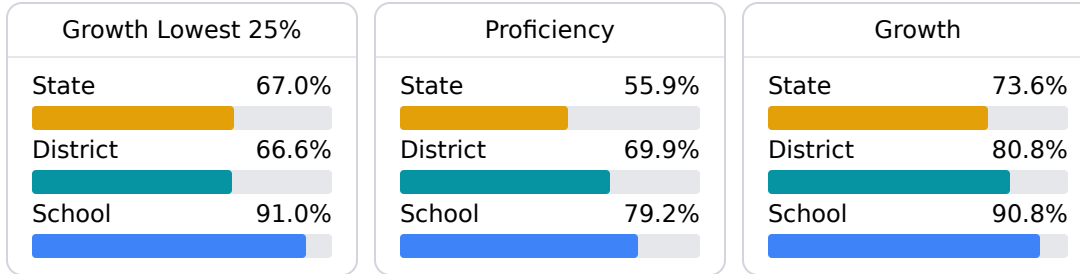

Northwest Rankin High School

Rankin County School District

5805 Highway 25
Flowood, MS 39232

Lewis Bradford
lewis.bradford@rcsd.ms

School Accountability Grade Components

Mississippi's accountability system assigns "A" through "F" letter grades for schools and districts. Grades are based on student achievement, student growth, student participation in testing, and other academic measures.

Math

Measurements of student performance on the statewide math assessment.

English

Measurements of student performance on the statewide English language arts (ELA) assessment.