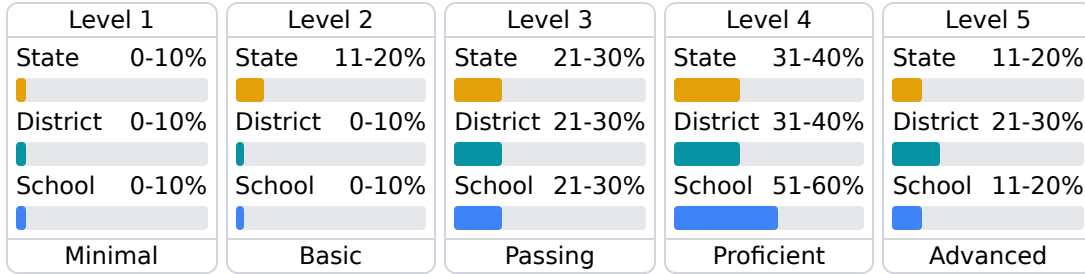

Detailed Assessment and Other Data

Student Performance

The following information shows each level of student performance on statewide assessments.

Math