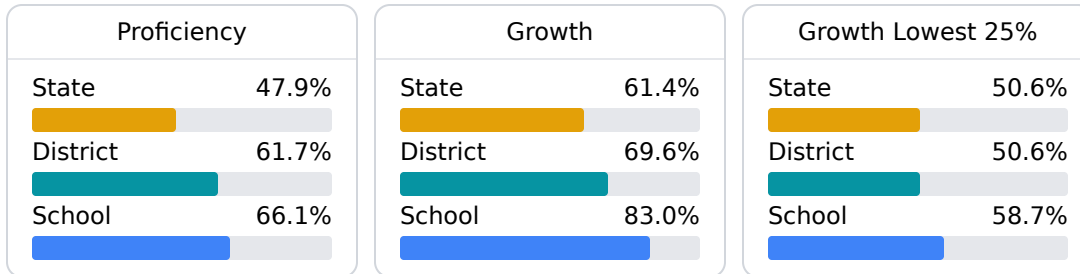

Other Measures

Other measurements of student performance that factor into the accountability grade.