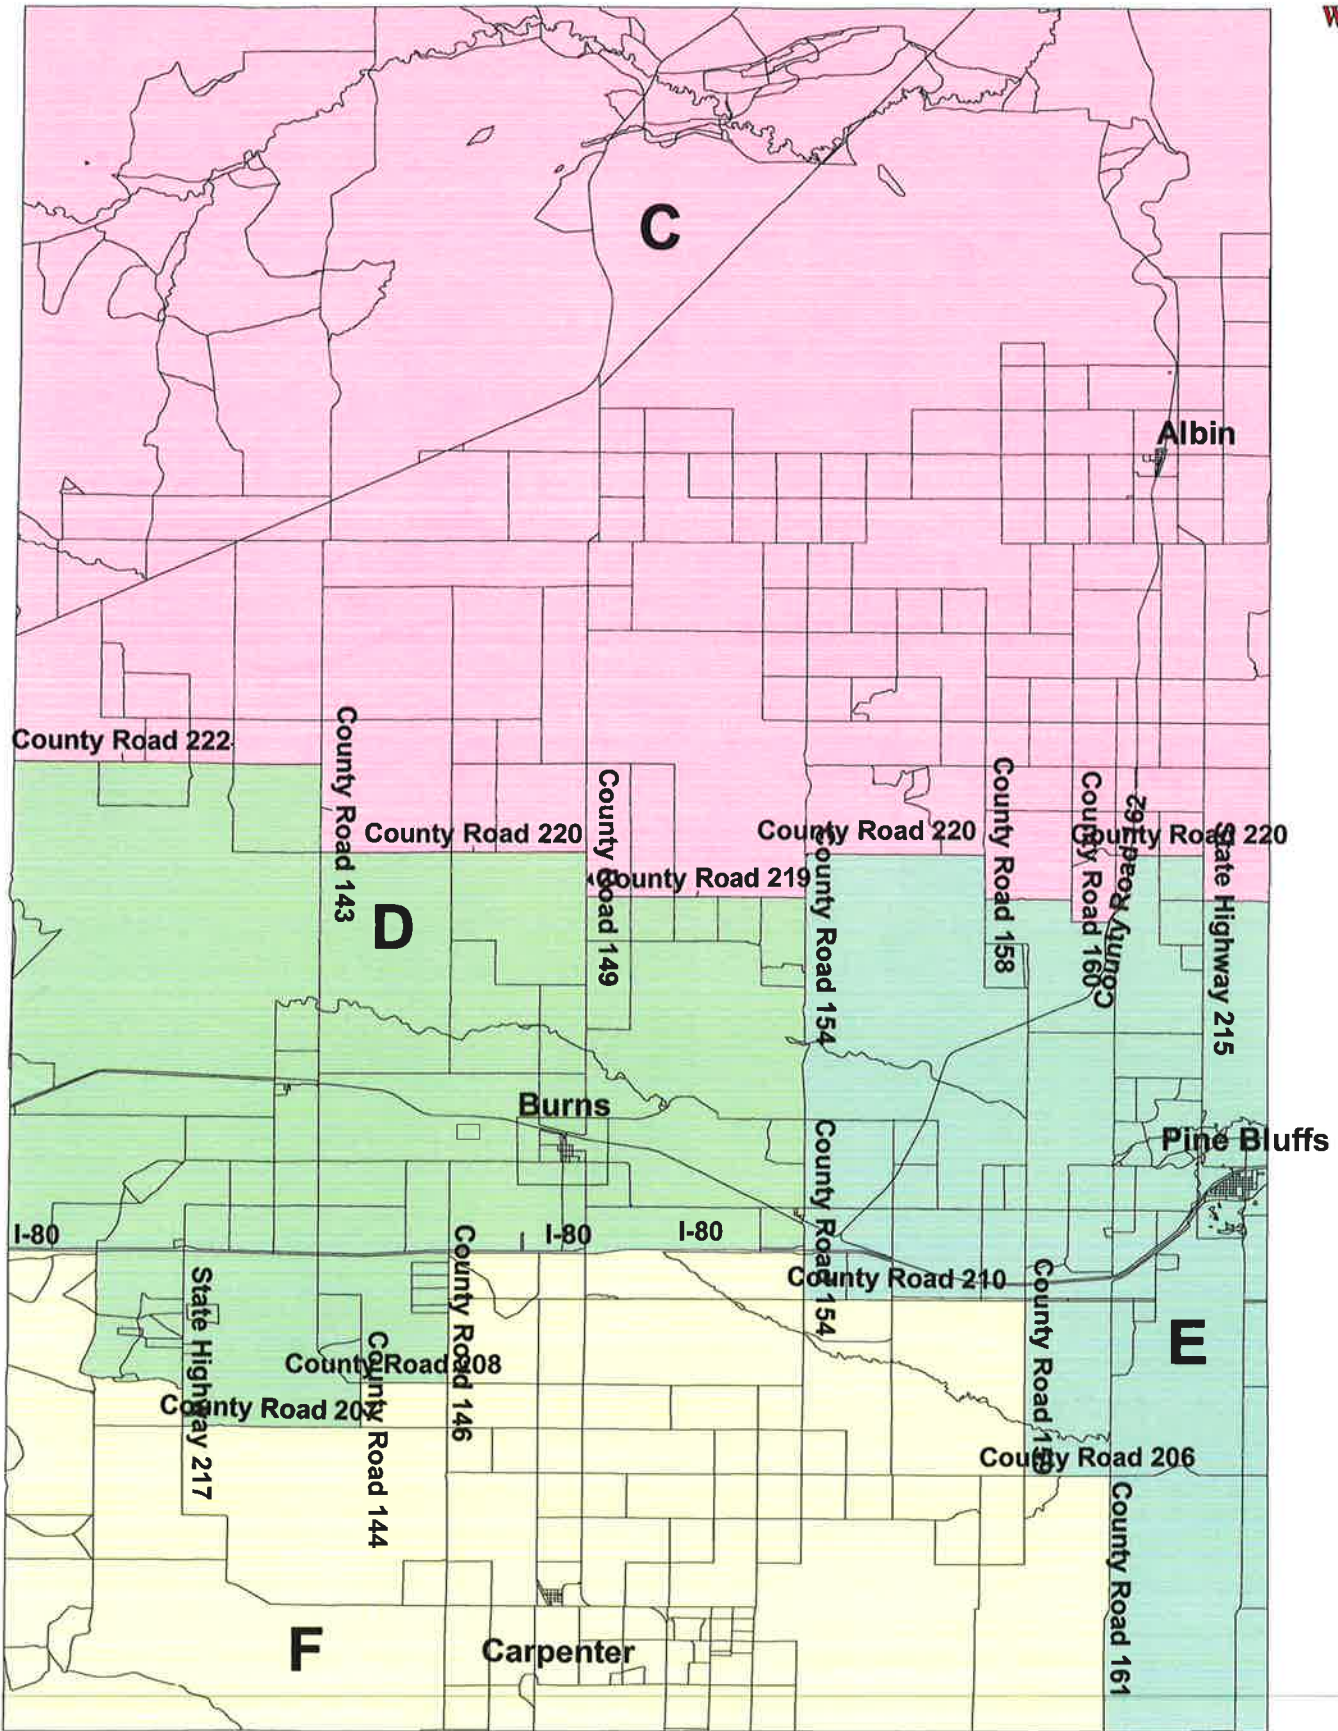

Laramie County School District #2 Trustee Areas