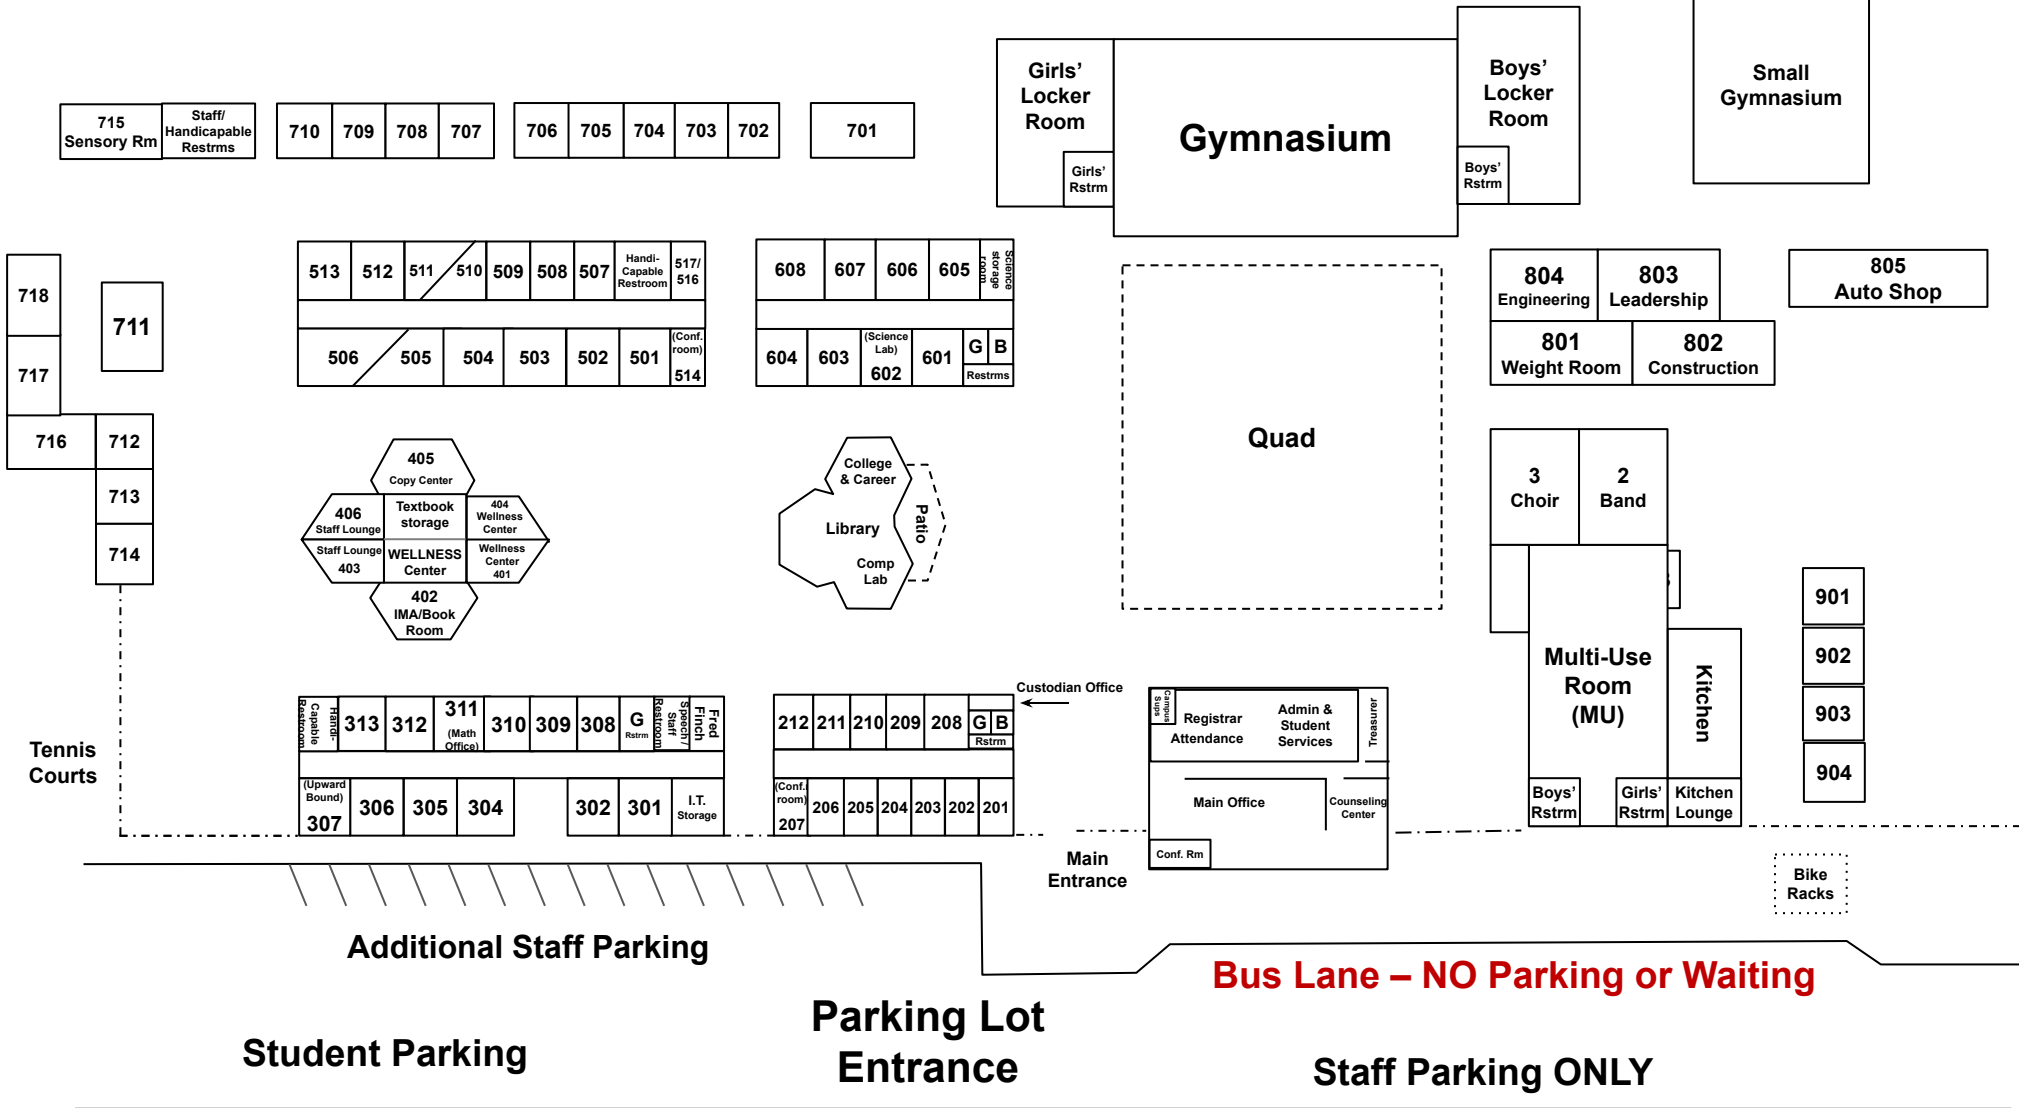

Baseball Field

Softball Field

Basketball Courts

Stadium

Concord Blvd.

Concord High School
 4200 Concord Blvd., Concord CA 94521
 925-687-2030