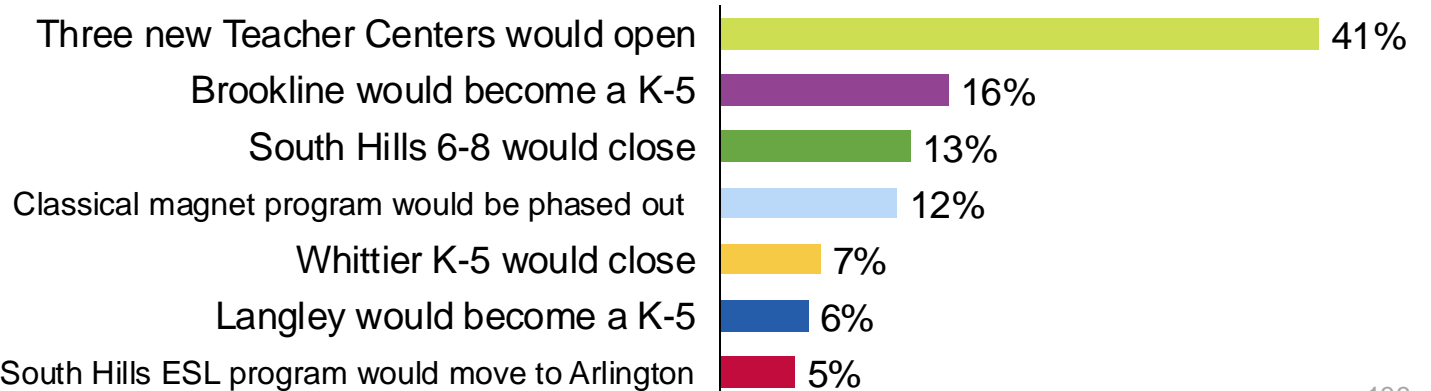

Which of the upcoming changes do you anticipate will be the most important for the district to implement?

Note: Survey options are abridged for brevity.
Source: 9/4 Regional Community Input Session Notes; Brashear School Changes Survey; 9/9 Advisory Committee Notes; 8/21 and 8/23 School Leader Session Notes