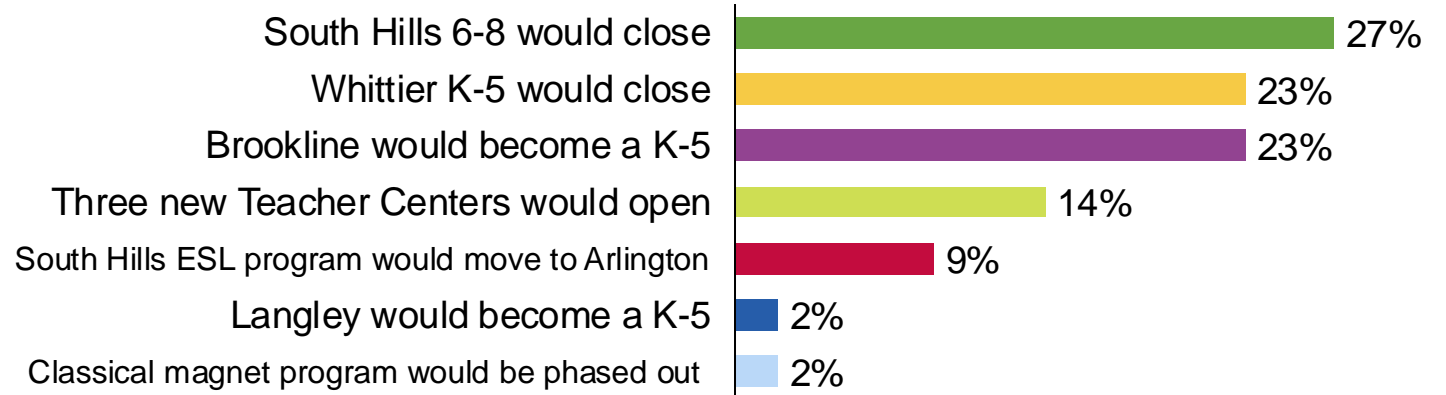

Brashear Feeder

9/4 Regional Community Input Session:

of registered attendees: 169

# of survey responses: 116

# of livestream views: 15,000+

“Given the safety concerns at Brashear, how are you going to combine students with Carrick?”

- Community Session Attendee

“Whittier is a mighty neighborhood school. Significant upgrades have been made recently including a new playground, a new elevator, and an overhaul of our heating and air conditioning systems.”

- Survey Response

Which of the upcoming changes do you anticipate will be the most concerning or challenging for the district to implement?