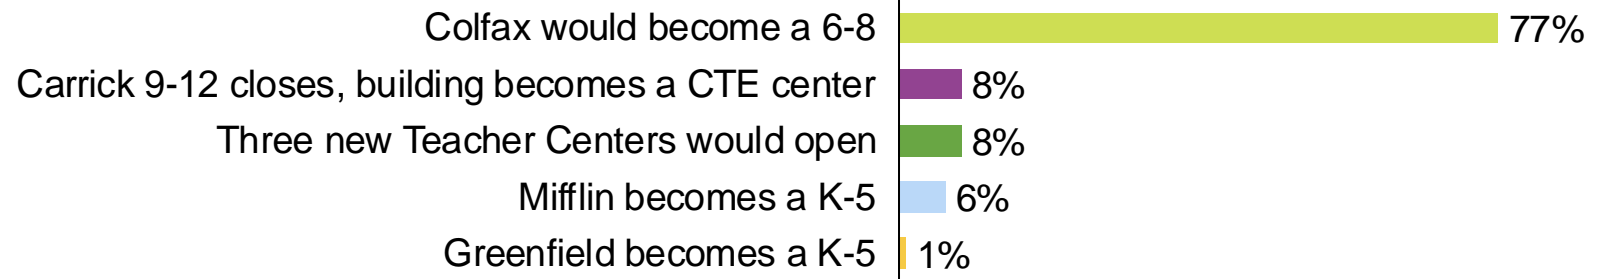

Allderdice Feeder

9/3 Regional Community Input Session:

of registered attendees: 205

of livestream views: 10,000+

of survey responses: 261

of comment cards: 37

Which of the upcoming changes do you anticipate will be the most concerning or challenging for the district to implement?