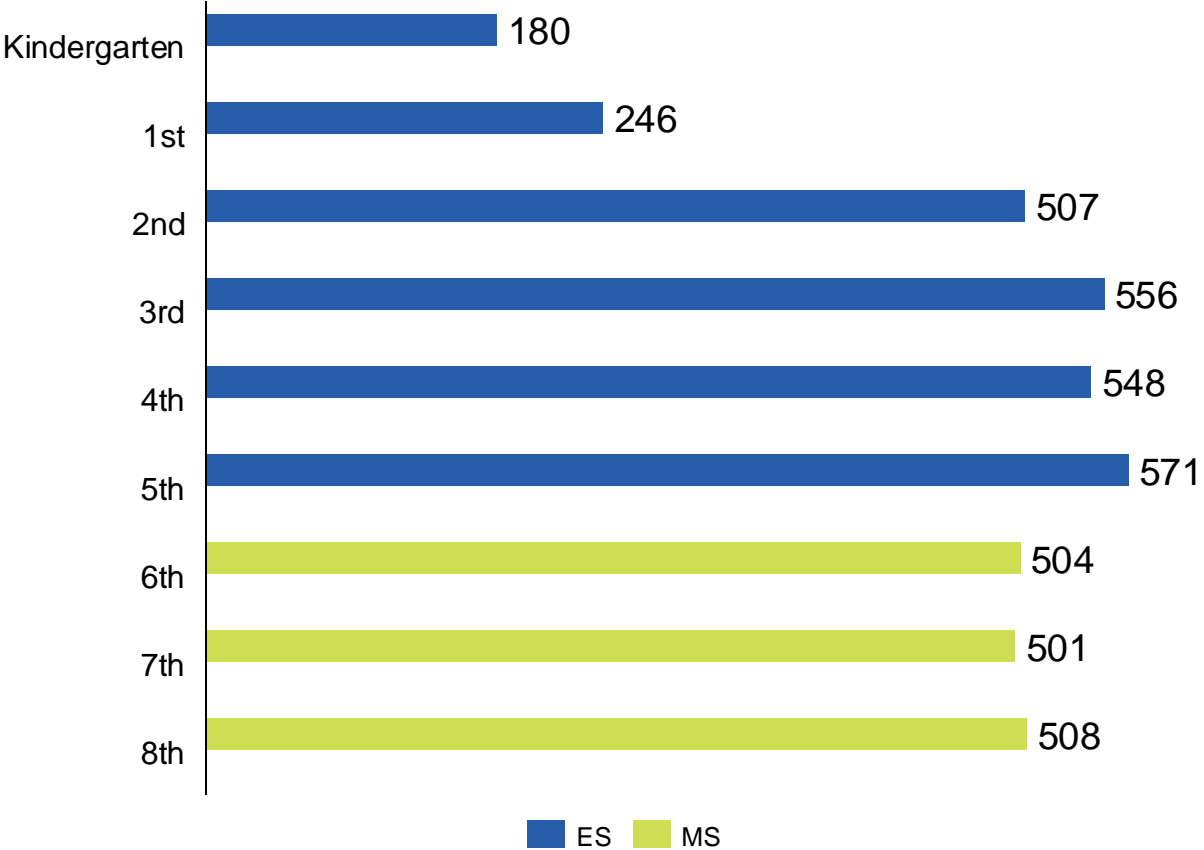

# We engaged over 4,000 elementary and middle school students from across PPS in Phase III

Number of Student Responses by Grade Level

## How did we engage students & who did we hear from?

- Administered a survey to all elementary and middle school students
- 4,121 elementary and middle school students responded to the survey
  - 2,608 elementary school students (K-5)
  - 1,513 middle school students (6-8)
- 48 schools from across PPS represented:
  - The top ES student responses came from:
    - Dilworth PreK-5 (350)
    - Colfax K-8 (281)
    - Gifted Center (280)
  - The top MS student responses came from:
    - Gifted Center (230)
    - Schiller 6-8 (224)
    - CAPA 6-12 (215)