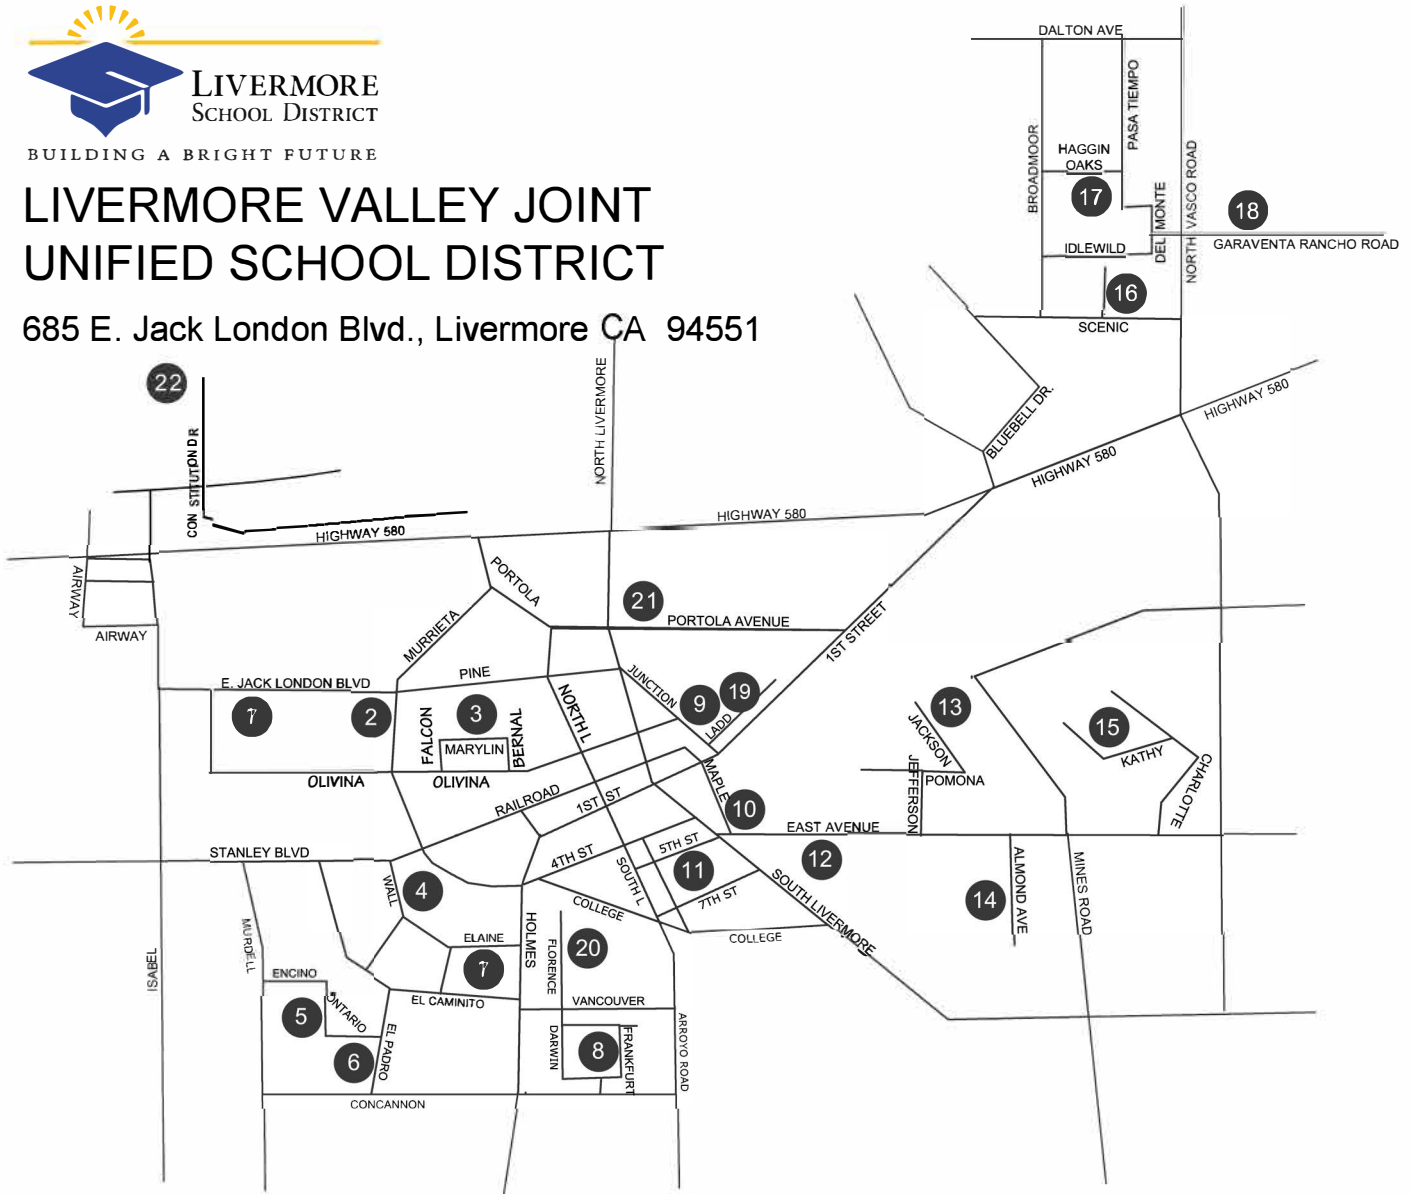

BUILDING A BRIGHT FUTURE

LIVERMORE VALLEY JOINT UNIFIED SCHOOL DISTRICT

685 E. Jack London Blvd., Livermore CA 94551

ELEMENTARY (K-5)

- 18 - Altamont Creek, 6500 Garaventa Ranch Rd. 454-5575
- 15 - Arroyo Seco, 5280 Irene Way 606-4700
- 16 - Croce, 5650 Scenic Ave. 606-4706
- 13 - Jackson, 554 Jackson Ave. 606-4717
- 21 - Lawrence, 2451 Portola Ave. 960-2923
- 3 - Marilyn, 800 Marilyn Ave. 606-4724
- 1 - Rancho, 401 East Jack London Blvd. 606-4748
- 5 - Smith, 391 Ontario Dr. 606-4750
- 8 - Sunset, 1671 Frankfurt Way 606-5230

K-8 SCHOOLS

- 7 - Mitchell, 1001 Elaine Ave. 606-4738
- 9 - Junction, 298 Junction Ave. 606-4720

MIDDLE SCHOOLS

- 17 - Christensen, 5757 Haggin Oaks Ave. 606-4702
- 12 - East Avenue, 3951 East Ave. 606-4711
- 6 - Mendenhall, 1701 El Padro Drive 606-4731

HIGH SCHOOLS

- 11 - Del Valle/Vineyard, 2253 Fifth St. 606-4709
- 4 - Granada, 400 Wall St. 606-4800
- 10 - Livermore, 600 Maple St. 606-4812
- 14 - Livermore Adult Ed, 1401 Almond Ave. 606-4722

DISTRICT LEVEL PROGRAMS

- 2 - Education Center (District Office),
685 E. Jack London Blvd. 606-3200
- 19 - Maintenance, Operations & Facilities,
2801 Ladd Ave. 606-3319
- 20 - Mocho Site, 1040 Florence Rd. 606-3235
- 22 - Montevina, 3266 Constitution Dr. 606-2921