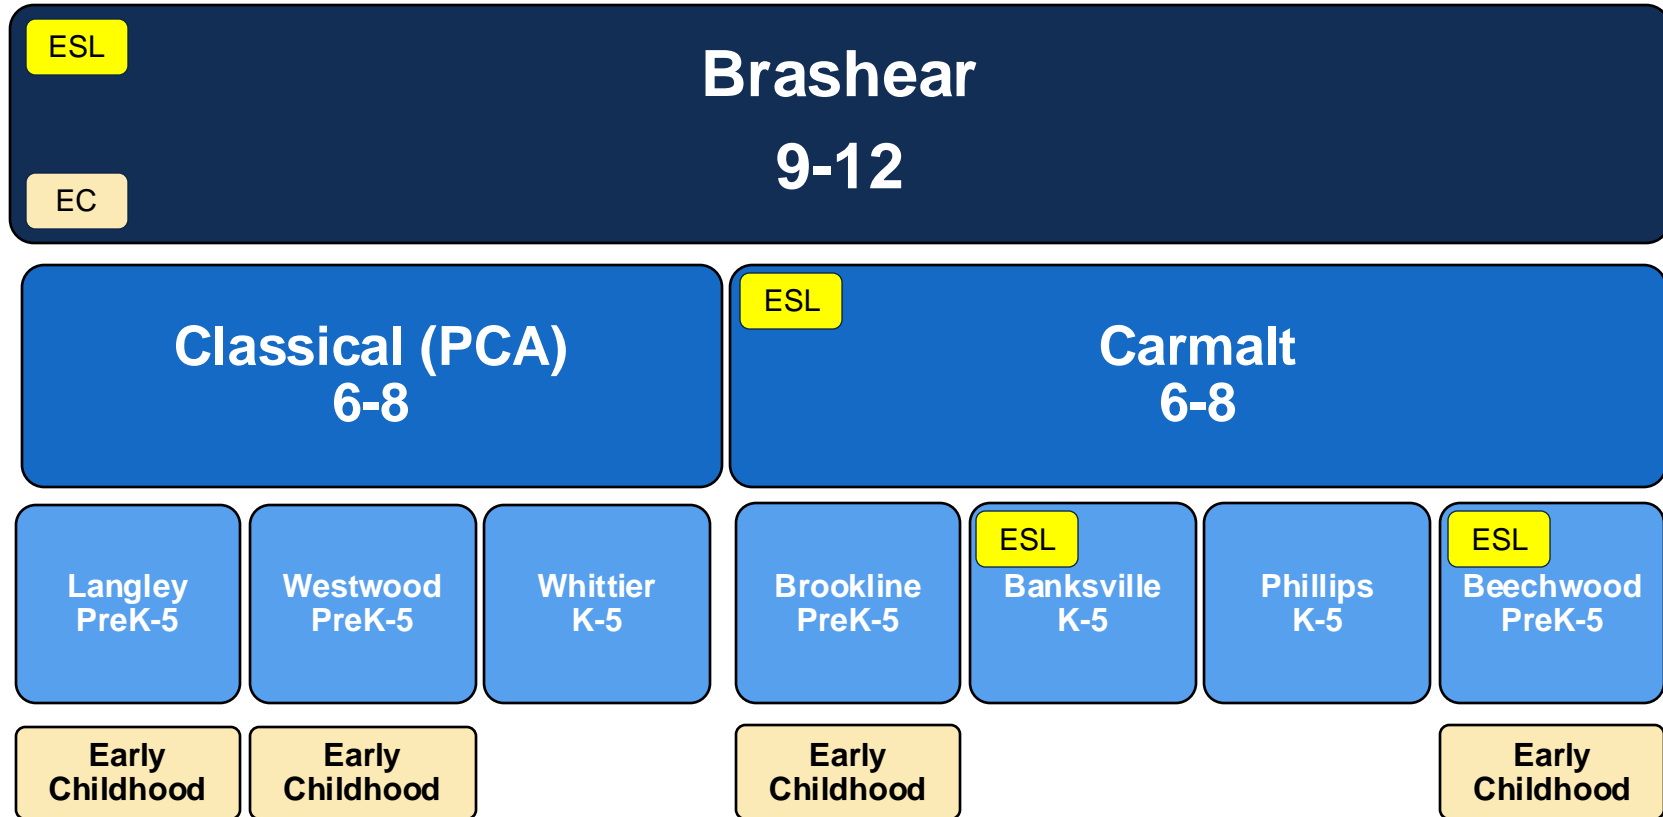

Recommended School Changes for South & West - Brashear

Early Childhood Centers

Chartiers EC