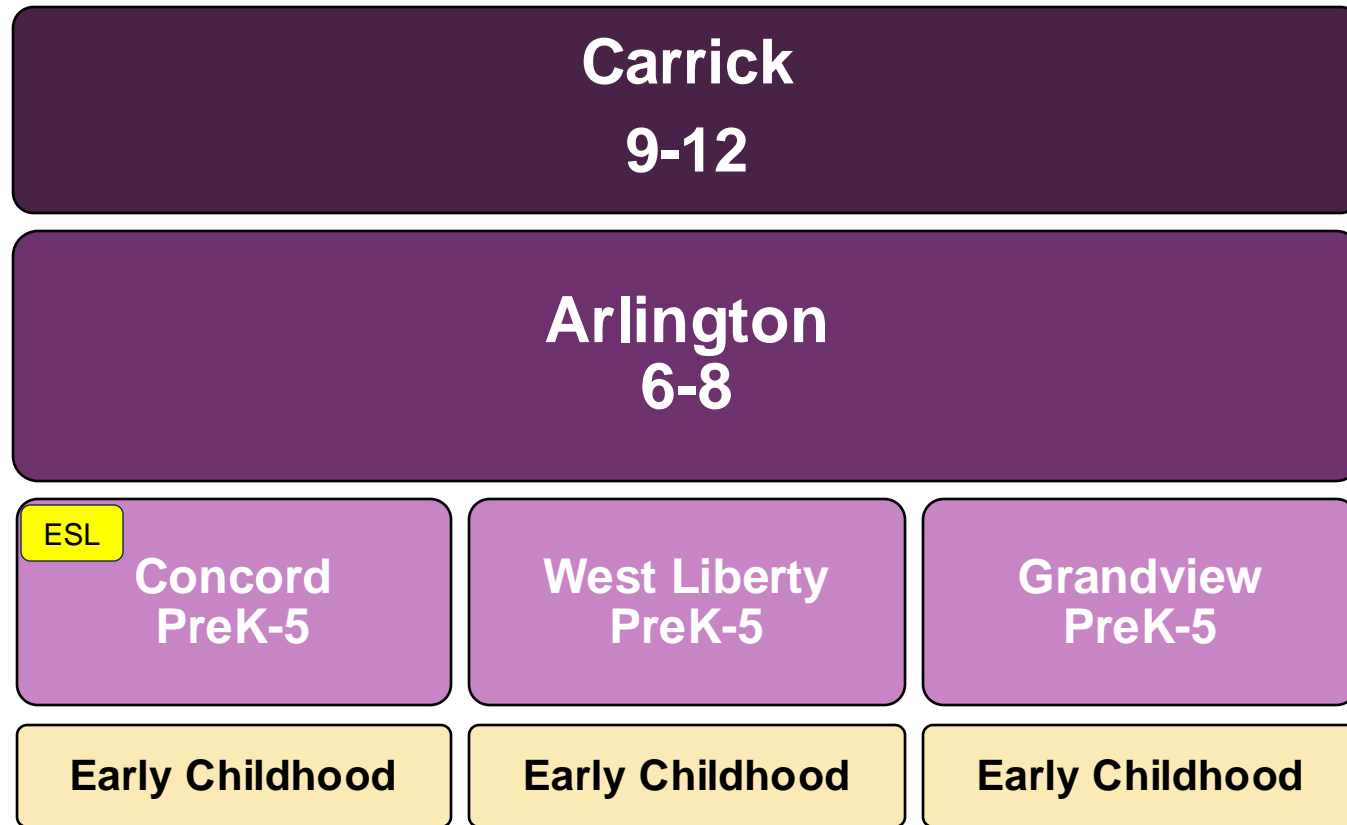

Recommended School Changes for South & West - Carrick

Early Childhood Centers

Roosevelt EC