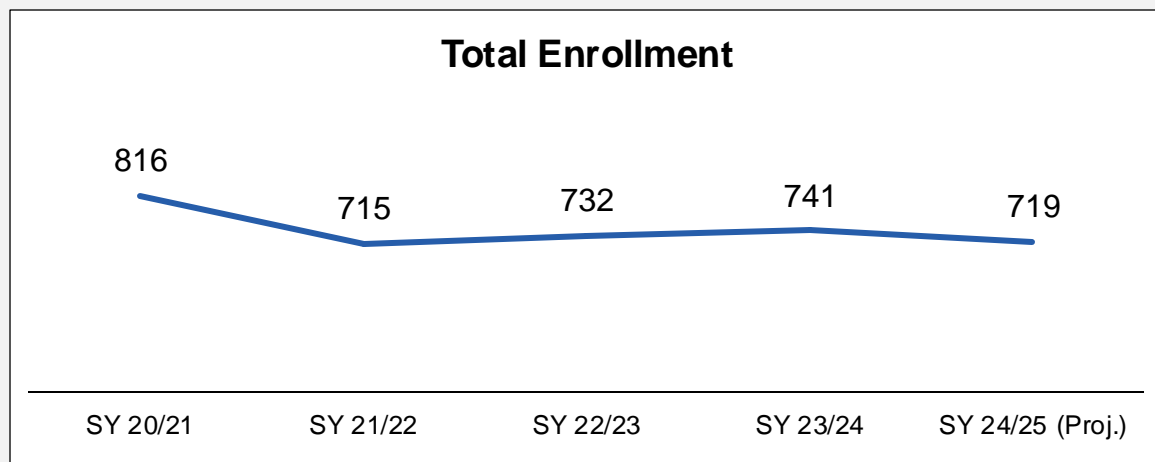

Colfax K-8 would become a 6-8 Middle School

Changes to Grade Level: K-8 to 6-8

Changes to Attendance Zone: Retains current attendance zone; adds existing Mifflin and Greenfield 6-8 zone; receives portion of current Sterrett zone; shifts part of current zone to Greenfield, Minadeo, and Liberty

Changes to Programming: Adds TBD programming/focus

Modeled Enrollment: 660

Capacity: 939

Facility Assessment: In need of moderate renovations; EAI = E

Proximity to Other Schools: Minadeo (1.1 mi), Linden (1.2 mi), Greenfield (1.8 mi), Liberty (2.2 mi)