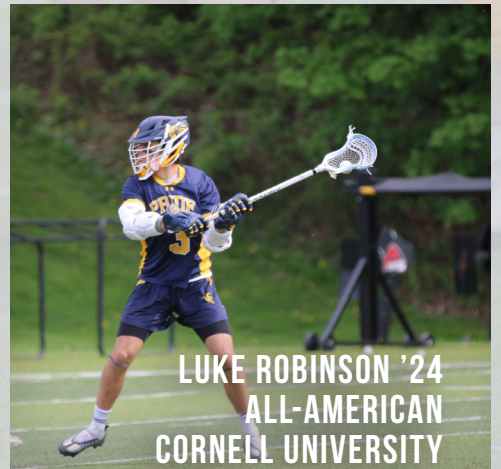

# LACROSSE

Alumni

Many Trinity-Pawling alumni have gone on to successful college and professional athletic experiences. A sampling of where our players have continued as college student-athletes:

Colorado College, Cornell, Dartmouth, Gettysburg, Hamilton, Hobart, RIT, Skidmore, Syracuse, Trinity College, University of Vermont, University of Virginia, Wesleyan, West Point, Williams College

**BRAYDEN LAHEY '24**  
UNIVERSITY OF VIRGINIA

**ANTHONY PROVENZA '24**  
WILLIAMS COLLEGE

**LUKE ROBINSON '24**  
ALL-AMERICAN  
CORNELL UNIVERSITY