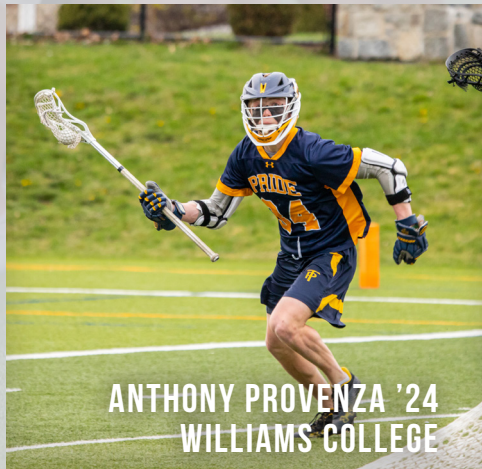

# LACROSSE

Alumni

Many Trinity-Pawling alumni have gone on to successful college and professional athletic experiences. A sampling of where our players have continued as college student-athletes:

Colorado College, Cornell, Dartmouth, Gettysburg, Hamilton, Hobart, RIT, Skidmore, Syracuse, Trinity College, University of Vermont, University of Virginia, Wesleyan, West Point, Williams College

**BRAYDEN LAHEY '24**  
UNIVERSITY OF VIRGINIA

**ANTHONY PROVENZA '24**  
WILLIAMS COLLEGE

**LUKE ROBINSON '24**  
ALL-AMERICAN  
CORNELL UNIVERSITY