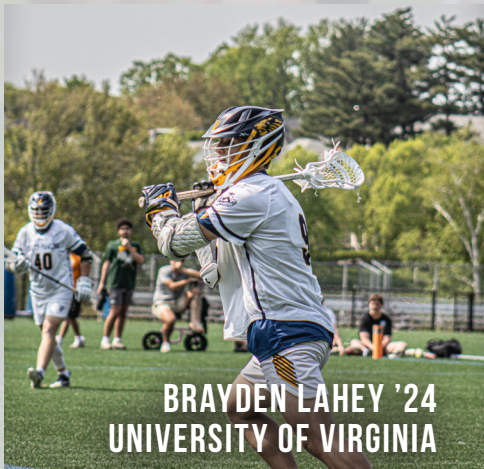

# LACROSSE

Alumni

Many Trinity-Pawling alumni have gone on to successful college and professional athletic experiences. A sampling of where our players have continued as college student-athletes:

Colorado College, Cornell, Dartmouth, Gettysburg, Hamilton, Hobart, RIT, Skidmore, Syracuse, Trinity College, University of Vermont, University of Virginia, Wesleyan, West Point, Williams College

**BRAYDEN LAHEY '24**  
UNIVERSITY OF VIRGINIA

**ANTHONY PROVENZA '24**  
WILLIAMS COLLEGE

**LUKE ROBINSON '24**  
ALL-AMERICAN  
CORNELL UNIVERSITY

## HISTORY

In the past six years, 75 Trinity-Pawling student-athletes have moved on to top NCAA Division I, II, and III levels of college lacrosse. The Pride finished the 2016 season ranked in the top ten of USA Today's High School Sports Ranking, New England. The Pride has had 14 players named to the All-Founders League and All-Western New England teams.