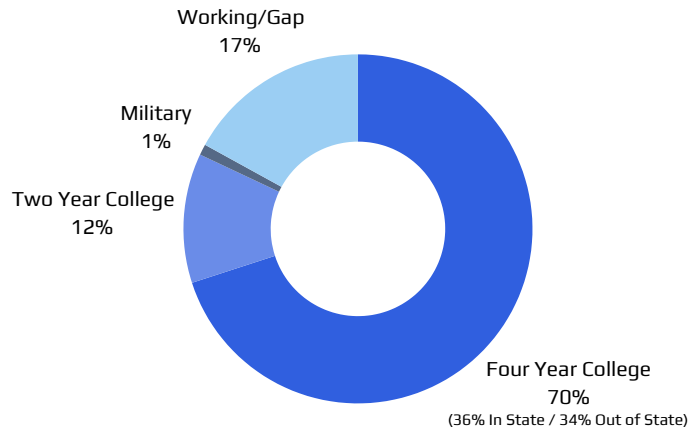

Class of 2024 Post-Secondary Plans

Graduation Honors (Awarded After 7 Semesters)

Cum Laude 4.0 - 4.299
Magna Cum Laude 4.3 - 4.599
Summa Cum Laude 4.6 & Above

Testing

SAT Class of 2024 state test
1063 average score

ERW 538 Math 525

AP (From 2022-23 School Year)

672 Total exams with an average score of 3.5

81% with a score of 3 or higher