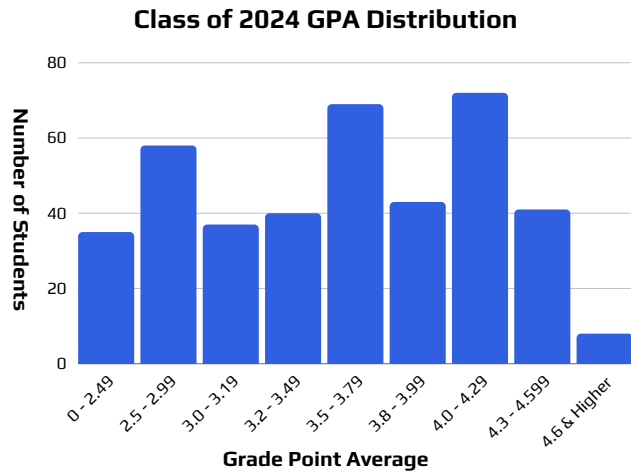

Grading

All Advanced, AP and Concurrent Enrollment courses receive a weighted grade. When possible, the concurrent college is listed on the transcript.

Any course with a ^ after the grade has been repeated and the GPA has been recalculated.

NG grades are no-fault grades given during the 2019-2020 and the 2020-2021 school years.

- **AP** Advanced Placement
- **Adv.** Advanced coursework
- **WC** Waived credit
- **WP** Withdraw Passing
- **WF** Withdraw Failing

TEC courses from the 2022-2023 school year and beyond are weighted.

Unweighted GPA	Weighted GPA	Grading Scale
A = 4.0	A = 5.0	A = 90 - 100%
B = 3.0	B = 4.0	B = 80 - 89%
C = 2.0	C = 3.0	C = 70 - 79%
D = 1.0	D = 2.0	D = 60 - 69%
F = 0	F = 0	F = ≤ 59%