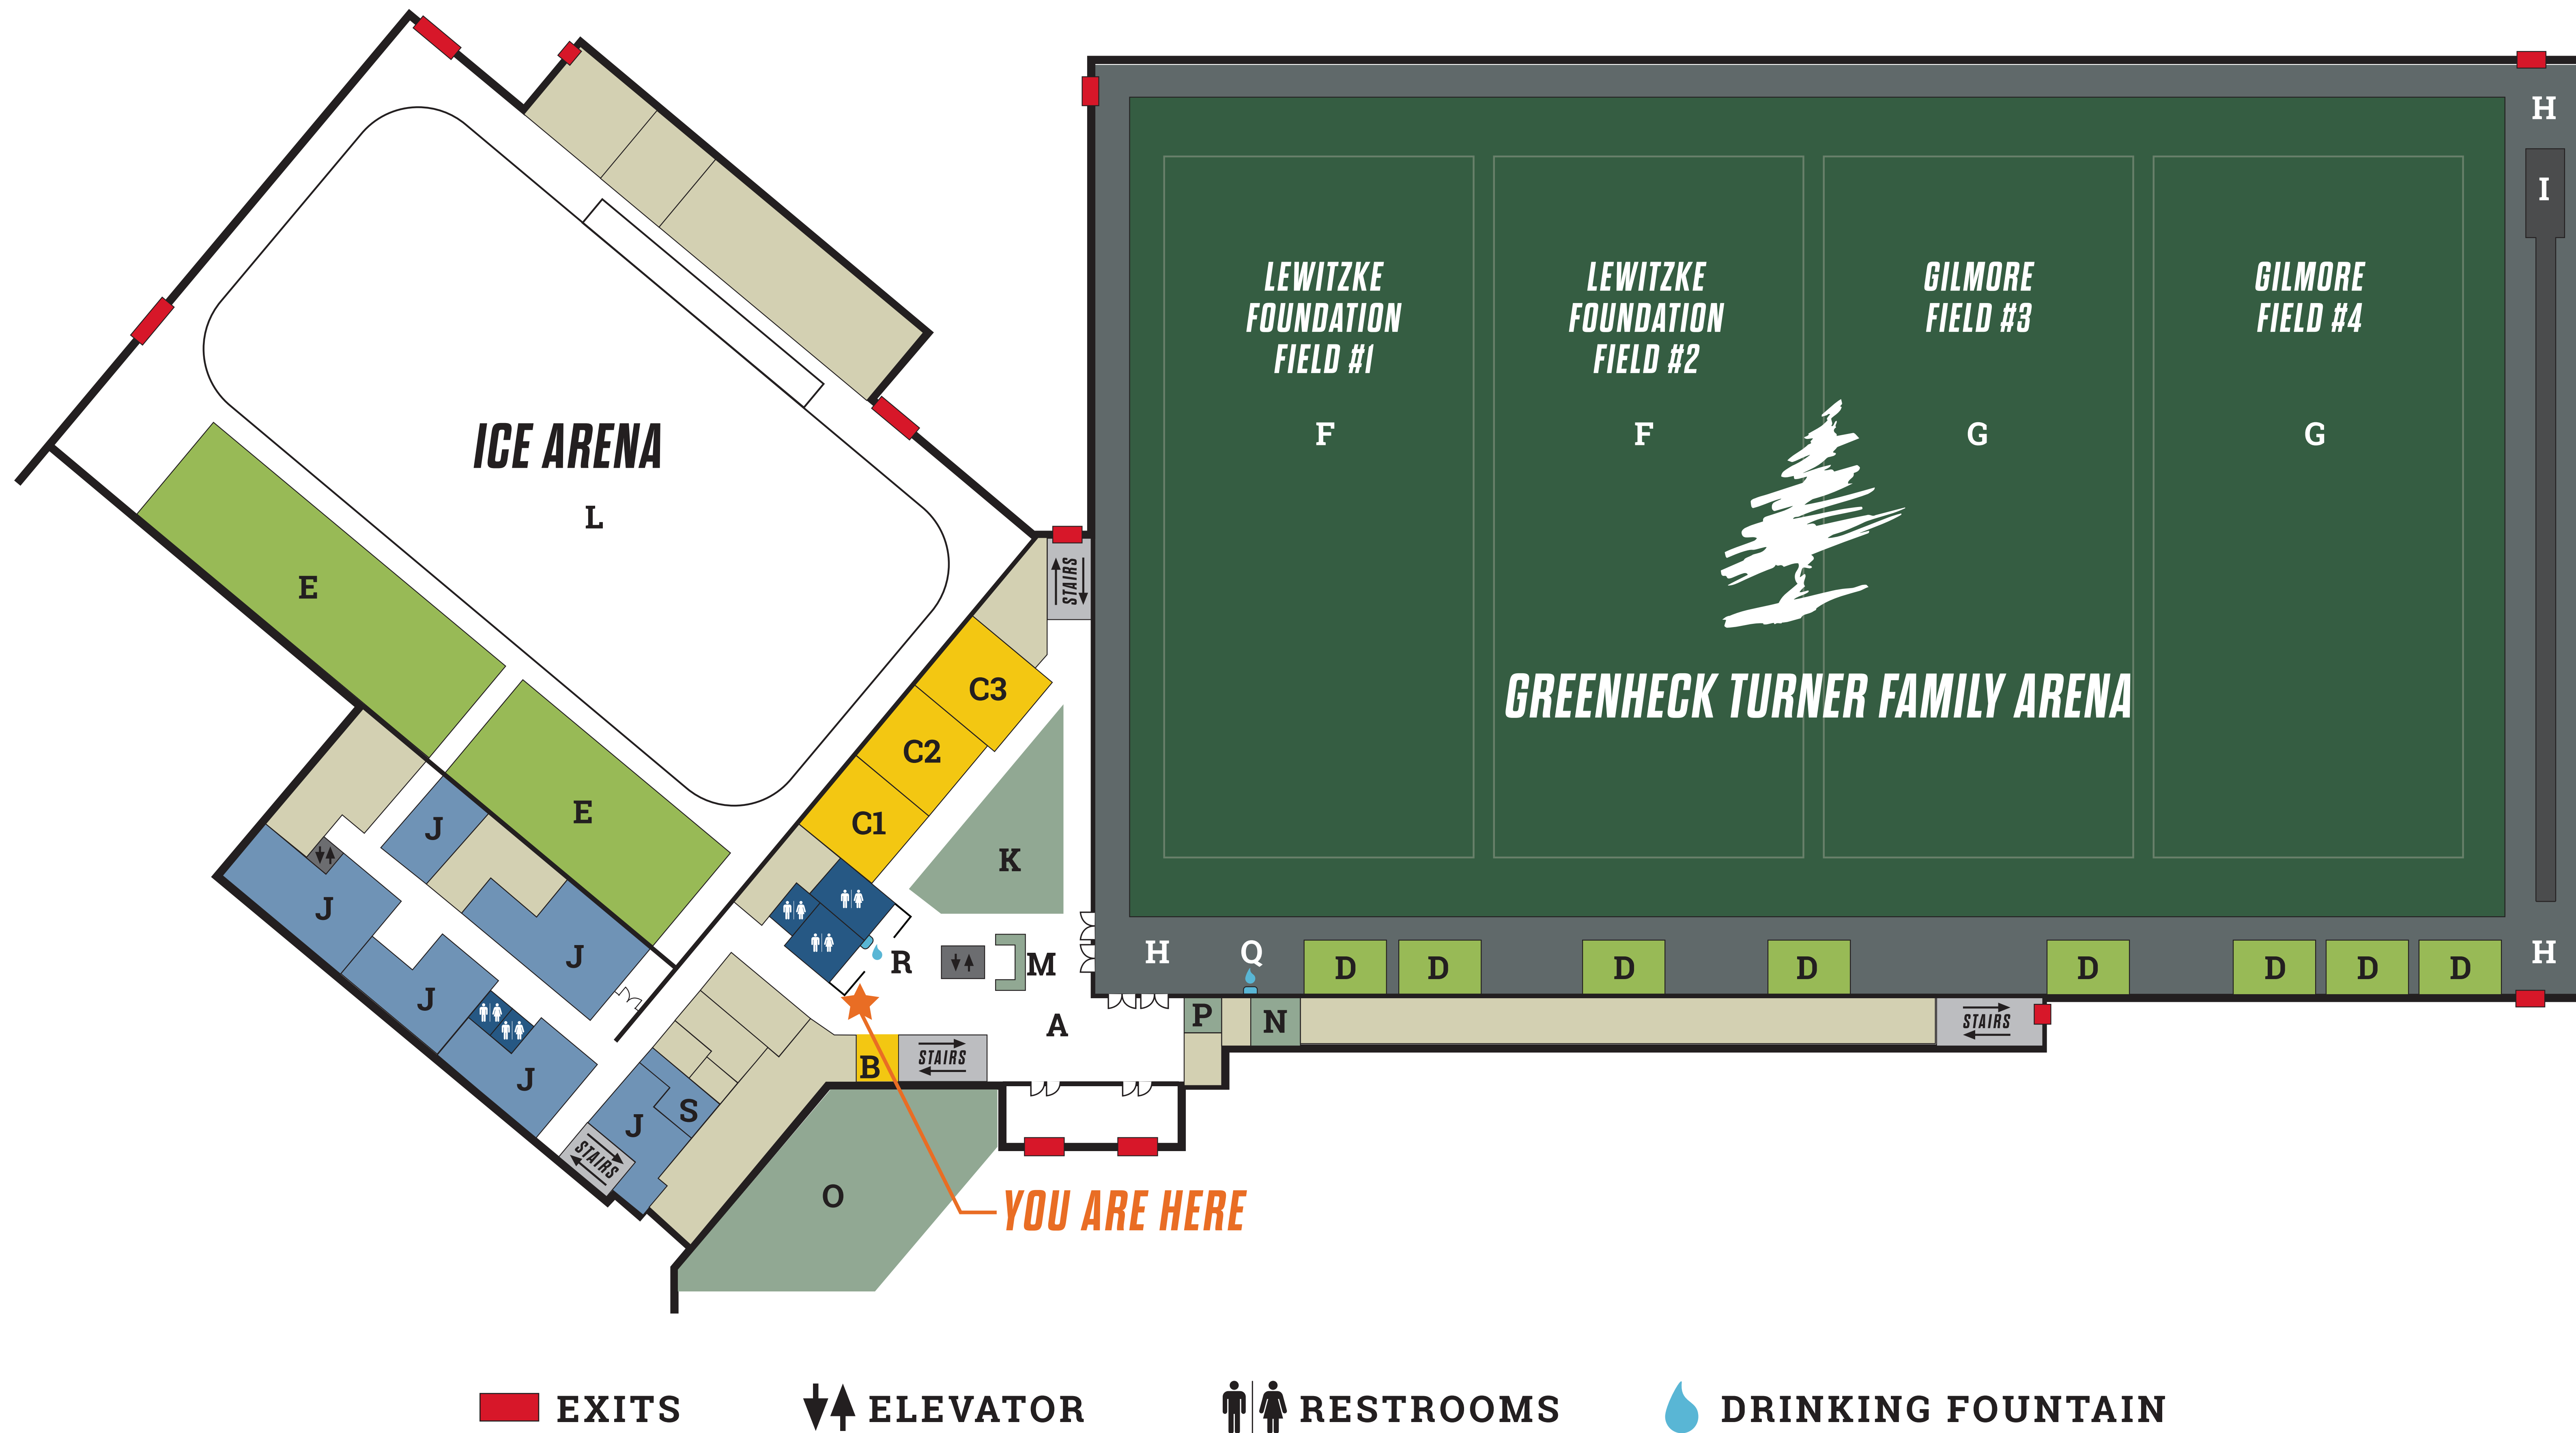

# GROUND FLOOR DIRECTORY

## SEATING & BLEACHERS

- D Turf Arena Bleachers
- E Ice Arena Bleachers

## ADDITIONAL AREAS OF INTEREST

- J Hockey Locker Rooms 1-6
- K Hoffmann Family Locker Zone
- L Ice Arena
- M Greenheck Turner Family Welcome Desk
- N Athletic Training Room
- O Outdoor Plaza
- P Dudley Foundation Wellness Room
- Q Delta Dental Drinking Fountain
- R UMR Drinking Fountain
- S Referee Room

## SEATING & BLEACHERS

- D Turf Arena Bleachers & Viewing Decks
- E Ice Arena Bleachers