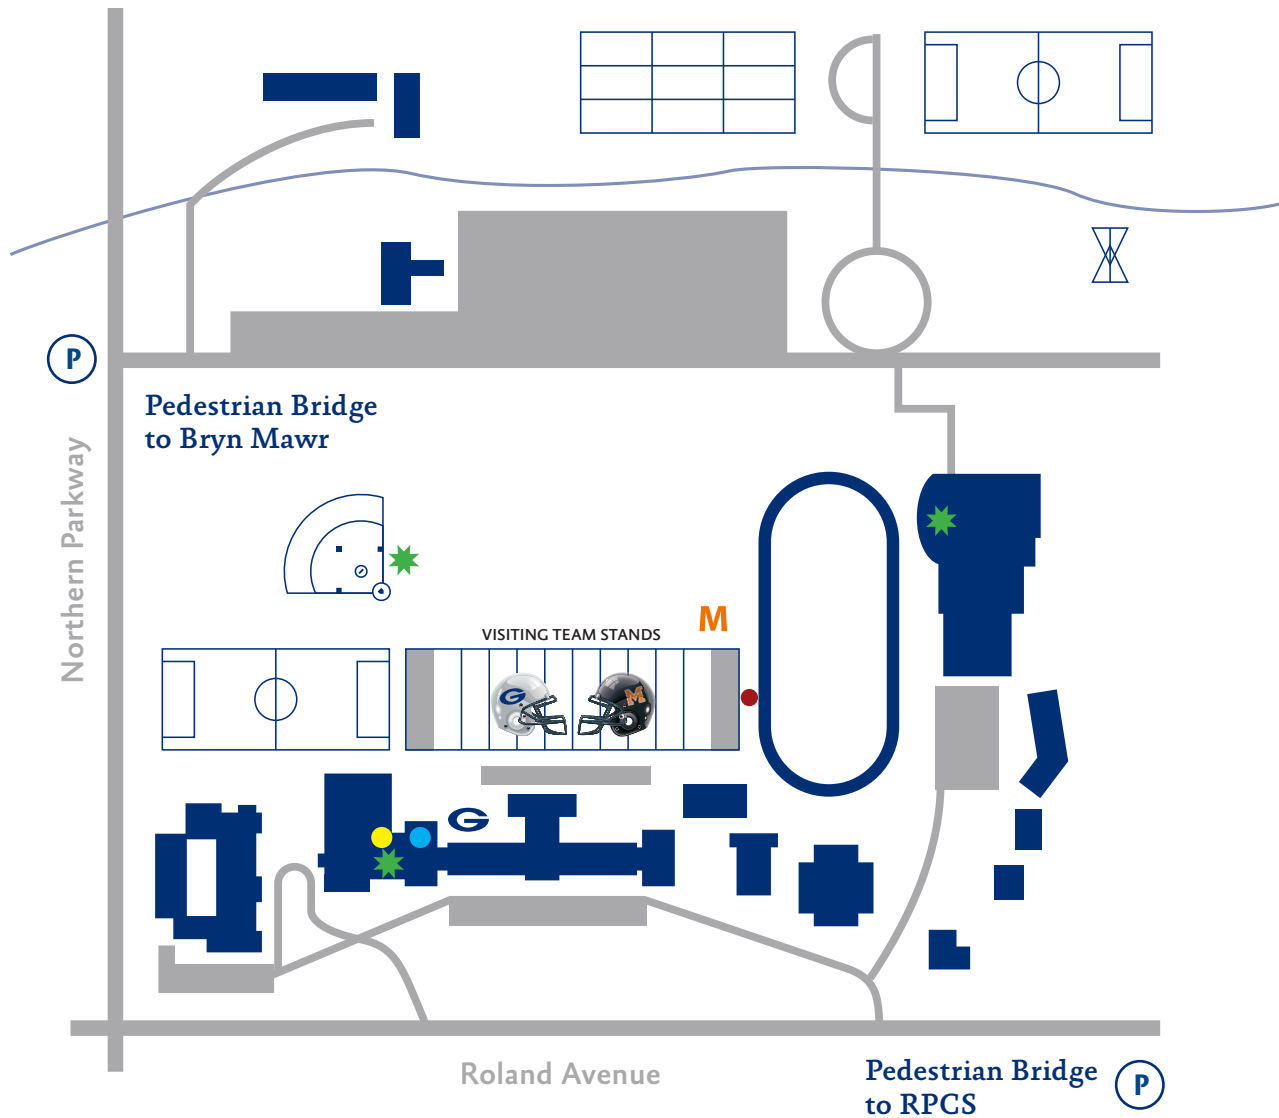

GILMAN

CAMPUS MAP

- Gilman School Store
- Blue & Gray Cafe
- ★ Restrooms
- G Gilman Community Tent
- M McDonogh Community Tent
- Food Trucks
- P Overflow Parking at BMS (after 1 p.m.) and RPCS

BLUE GRAY 2024
NOVEMBER 2, 2024 AT GILMAN SCHOOL