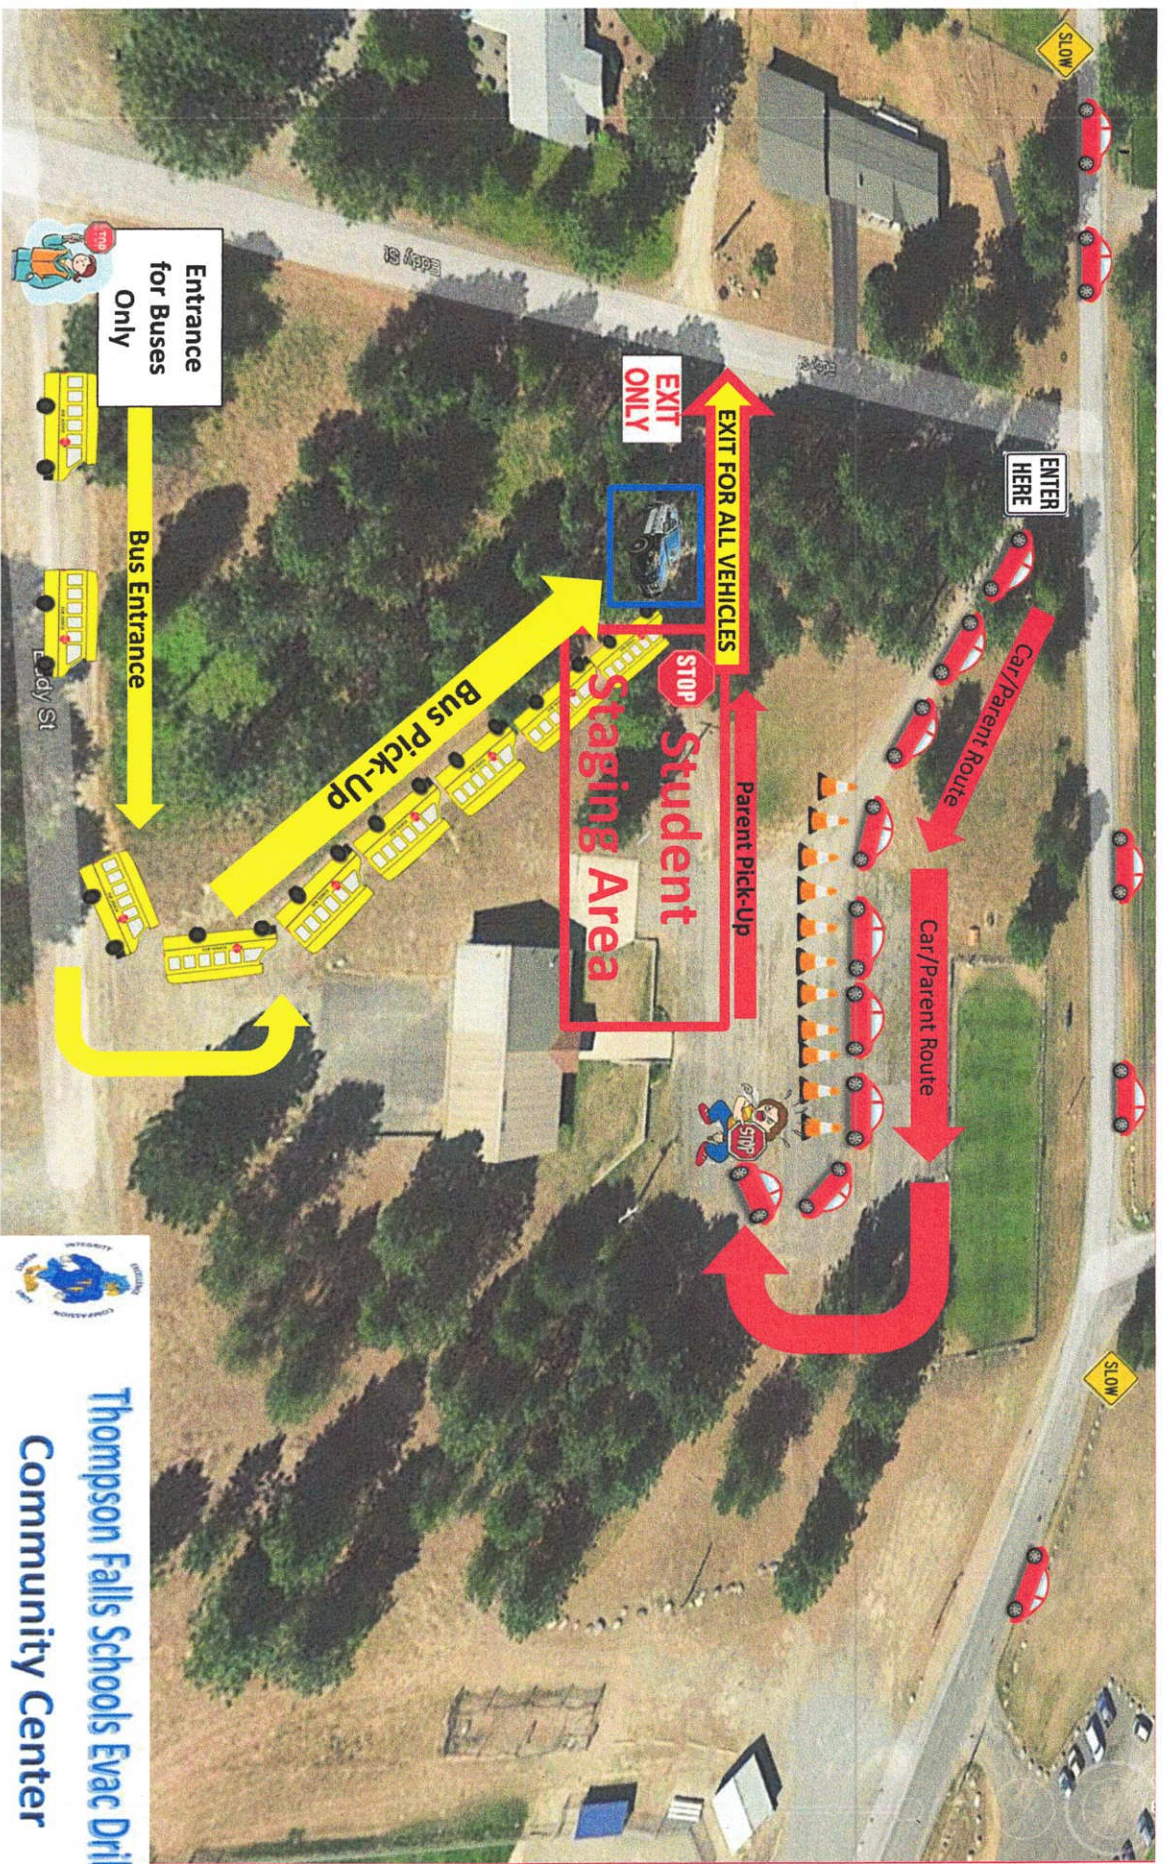

Thompson Falls Schools Evac Drill
Community Center