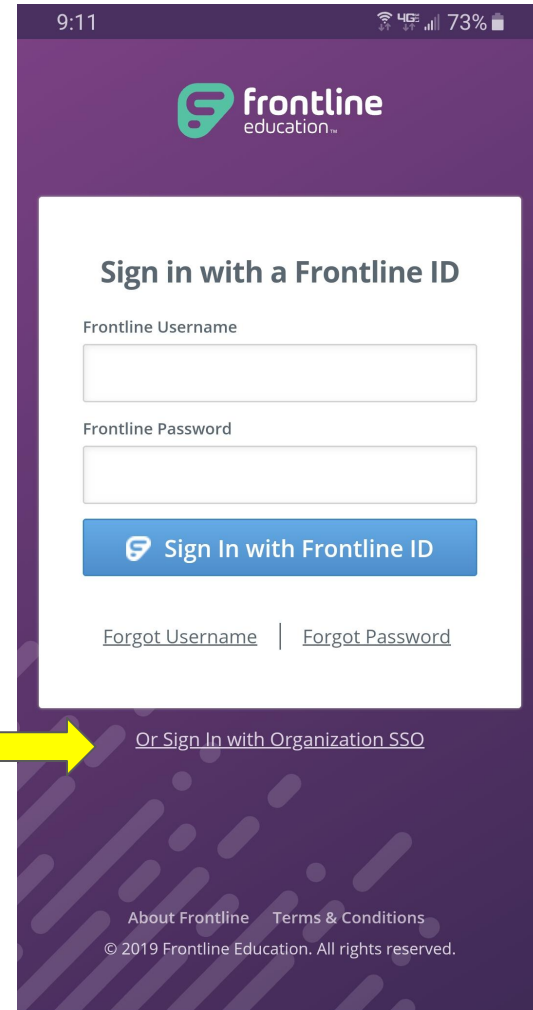

12:19 PM 9/5/2019

Drop down to toggle from "Employee" & "Substitute" accounts

Logging on with phone

Click on “Or Sign in with Organization SSO”

Enter google account information
“Look up organization sign in page”