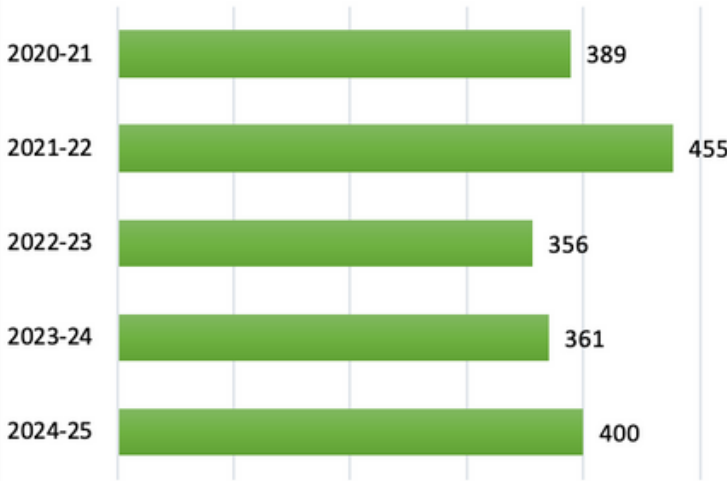

Student Enrollment

2024-25 Enrollment by Program:

- Automotive Technology - 40
- Career Skills - 20
- Construction Technology - 40
- Cosmetology - 18
- Criminal Justice - 35
- Culinary Academy - 39
- Education Professionals - 18
- EMT - 12
- Energy Academy - 30
- Fire Science - 10
- Health Careers I & II - 60
- Precision Machining - 14
- Visual/Digital Communications - 13
- Welding Technology - 60

15 Innovative Career & Technical Education Programs... Preparing students from 7 La Porte County High Schools

Our CTE Programs offer:

- DUAL CREDIT through Ivy Tech or Vincennes University
- Internship Opportunities
- Industry Certifications
- Community Service Components
- Career Coaching