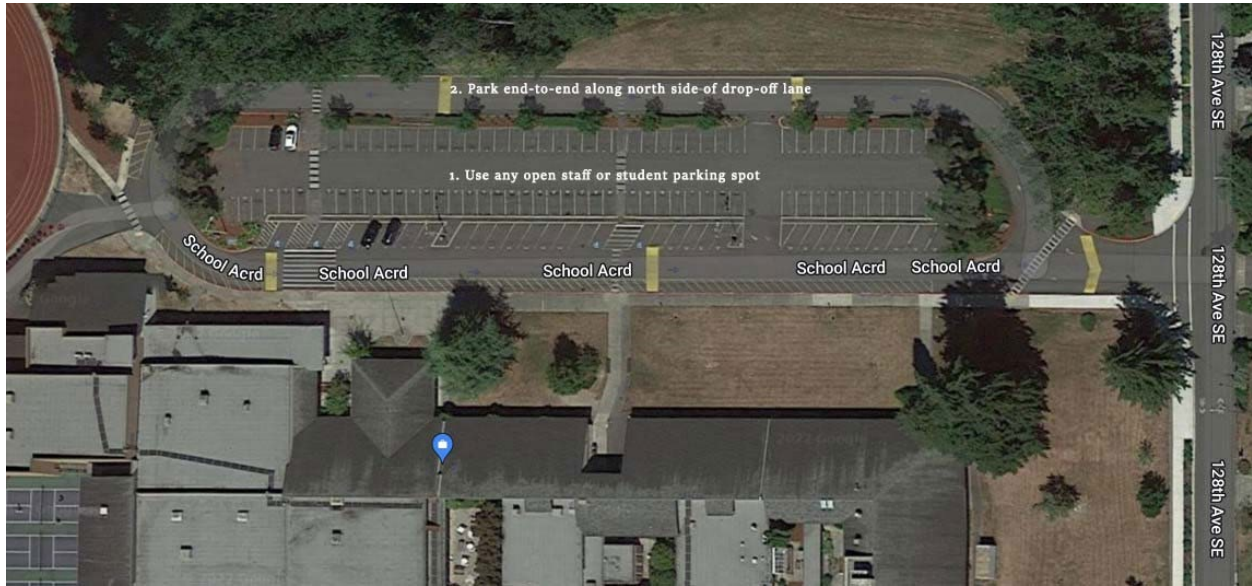

# Parking Information

Parking is limited on campus. Here are some options:

## On Campus Parking

1. Use any open student, staff, or visitor parking spot in the lot to the North and South side of building.
2. Parallel-park along the north end of the drop-off lane

## Off Campus Parking

Parallel parking is available on 130<sup>th</sup> Place SE on the West side of Kelsey Creek Park. Please park tightly to fit as many cars as possible. Do not block the mailboxes or fire hydrants. This will have a walk of approximately 8 minutes to the school.