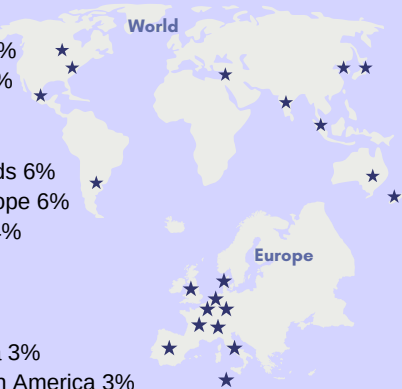

Class of 2024 Pathways

Class Size
74

Higher Education
95%

Gap year or Military
5%

Class of 2024 Global Destinations

UK 23%
France 19%
Canada 9%
Spain 9%
USA 9%
Netherlands 6%
Other Europe 6%
Australia 4%
Italy 3%
Japan 3%
Korea 3%
Other Asia 3%
Other Latin America 3%

OTHER COUNTRIES

Catholic University Portugal
Central European University (Austria)
Charles University (Czech Rep.) (2)
Ibero-Mexican University (Mexico)*
International Christian U. (Japan)*
KAIST (Korea)
KU Leuven (Belgium)*
Nova University (Portugal)*
Queen Mary University of London
Malta campus (Malta)*
Royal Inst. of Technology (Sweden)*
RWHT Aachen University (Germany)*
University of Hong Kong (China)
University of Melbourne (Australia)
University of Queensland (Australia)*
University of Sydney (Australia)*
University of Tokyo (Japan)
University of Tsukuba (Japan)*
Yonsei University (Korea)*