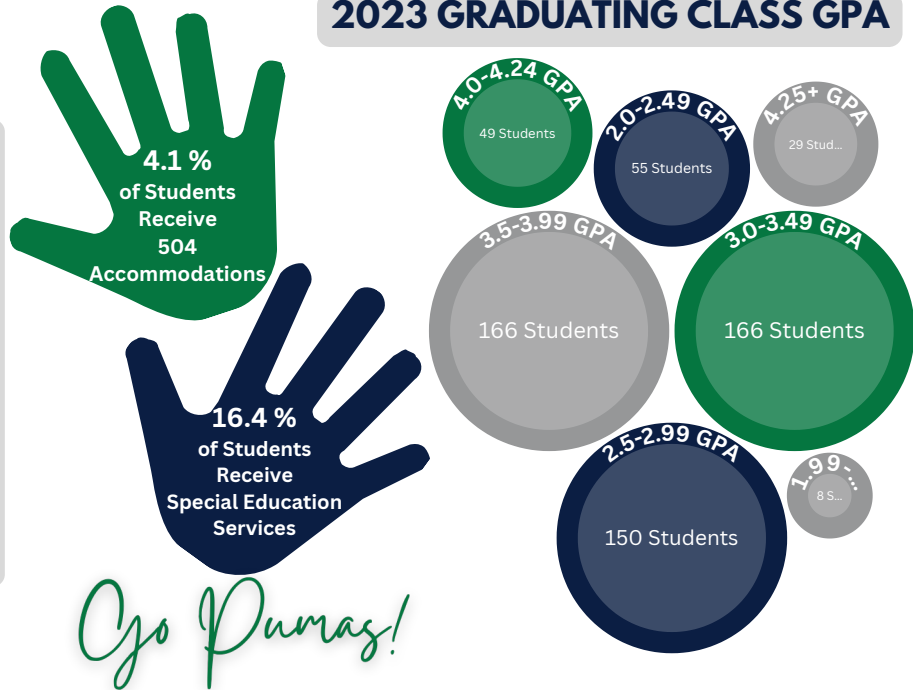

2023 GRADUATING CLASS GPA

COLLEGES ATTENDED BY CHS STUDENTS THE LAST 5 YEARS