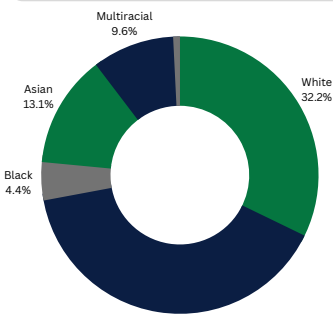

Nationally recognized performing and visual arts.

Innovative career and technical electives

Modern Languages offered at the AP level.

Decorated Navy JROTC program.

58 varsity and JV athletic teams in 21 sports

## ENROLLMENT DEMOGRAPHICS (2023-2024)

DIVERSITY

ETHNICITY

FREE/REDUCED LUNCH