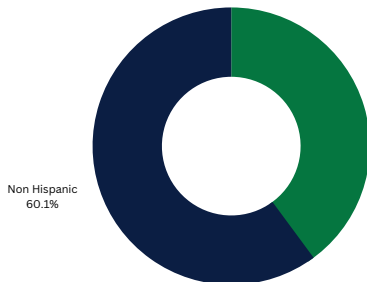

Nationally recognized performing and visual arts.

Innovative career and technical electives

Modern Languages offered at the AP level.

Decorated Navy JROTC program.

58 varsity and JV athletic teams in 21 sports

## ENROLLMENT DEMOGRAPHICS (2023-2024)

DIVERSITY

ETHNICITY

FREE/REDUCED LUNCH