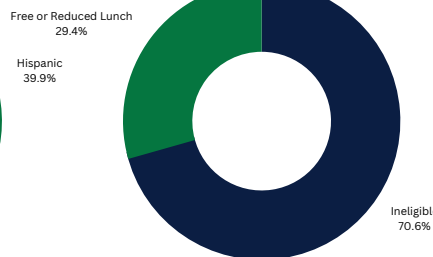

Nationally recognized performing and visual arts.

Innovative career and technical electives

Modern Languages offered at the AP level.

Decorated Navy JROTC program.

58 varsity and JV athletic teams in 21 sports

## ENROLLMENT DEMOGRAPHICS (2023-2024)

DIVERSITY

ETHNICITY

FREE/REDUCED LUNCH