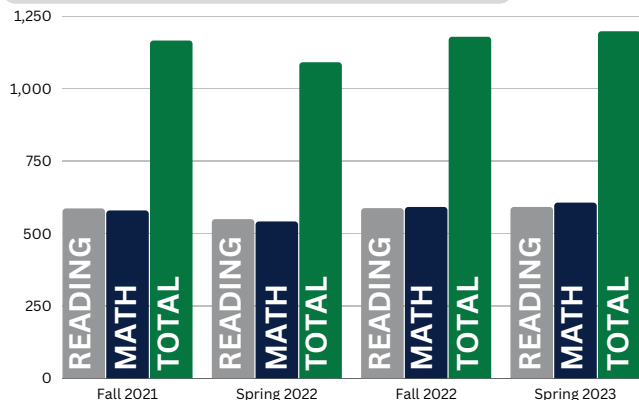

- 40 Credits - English
- 30 Credits - Math
- 10 Credits - Life Science
- 10 Credits - Physical Science
- 20 Credits - Physical Education
- 10 Credits - Fine Arts
- 10 Credits - World History
- 10 Credits - US History
- 5 Credits - Economics
- 5 Credits - Government
- 70 Credits - Electives

COVID ADDENDUM - On July 1, 2021, Governor Newsom signed Assembly Bill 104 (and amended by AB 167), which states that students may request a grade change for any letter grade earned during the 2020-2021 COVID school year to Pass or No Pass if the change doesn't negatively impact their GPA. All California public universities and some California private colleges have agreed to accept such transcripts for admission purposes. AB104/167 also permits parents of eligible students to request retention in the student's 2020-2021 grade level for the 2021-2022 school year. In addition, the TVUSD school board suspended the community service requirement for the Class of 2022.

CHS AVERAGE SAT SCORES