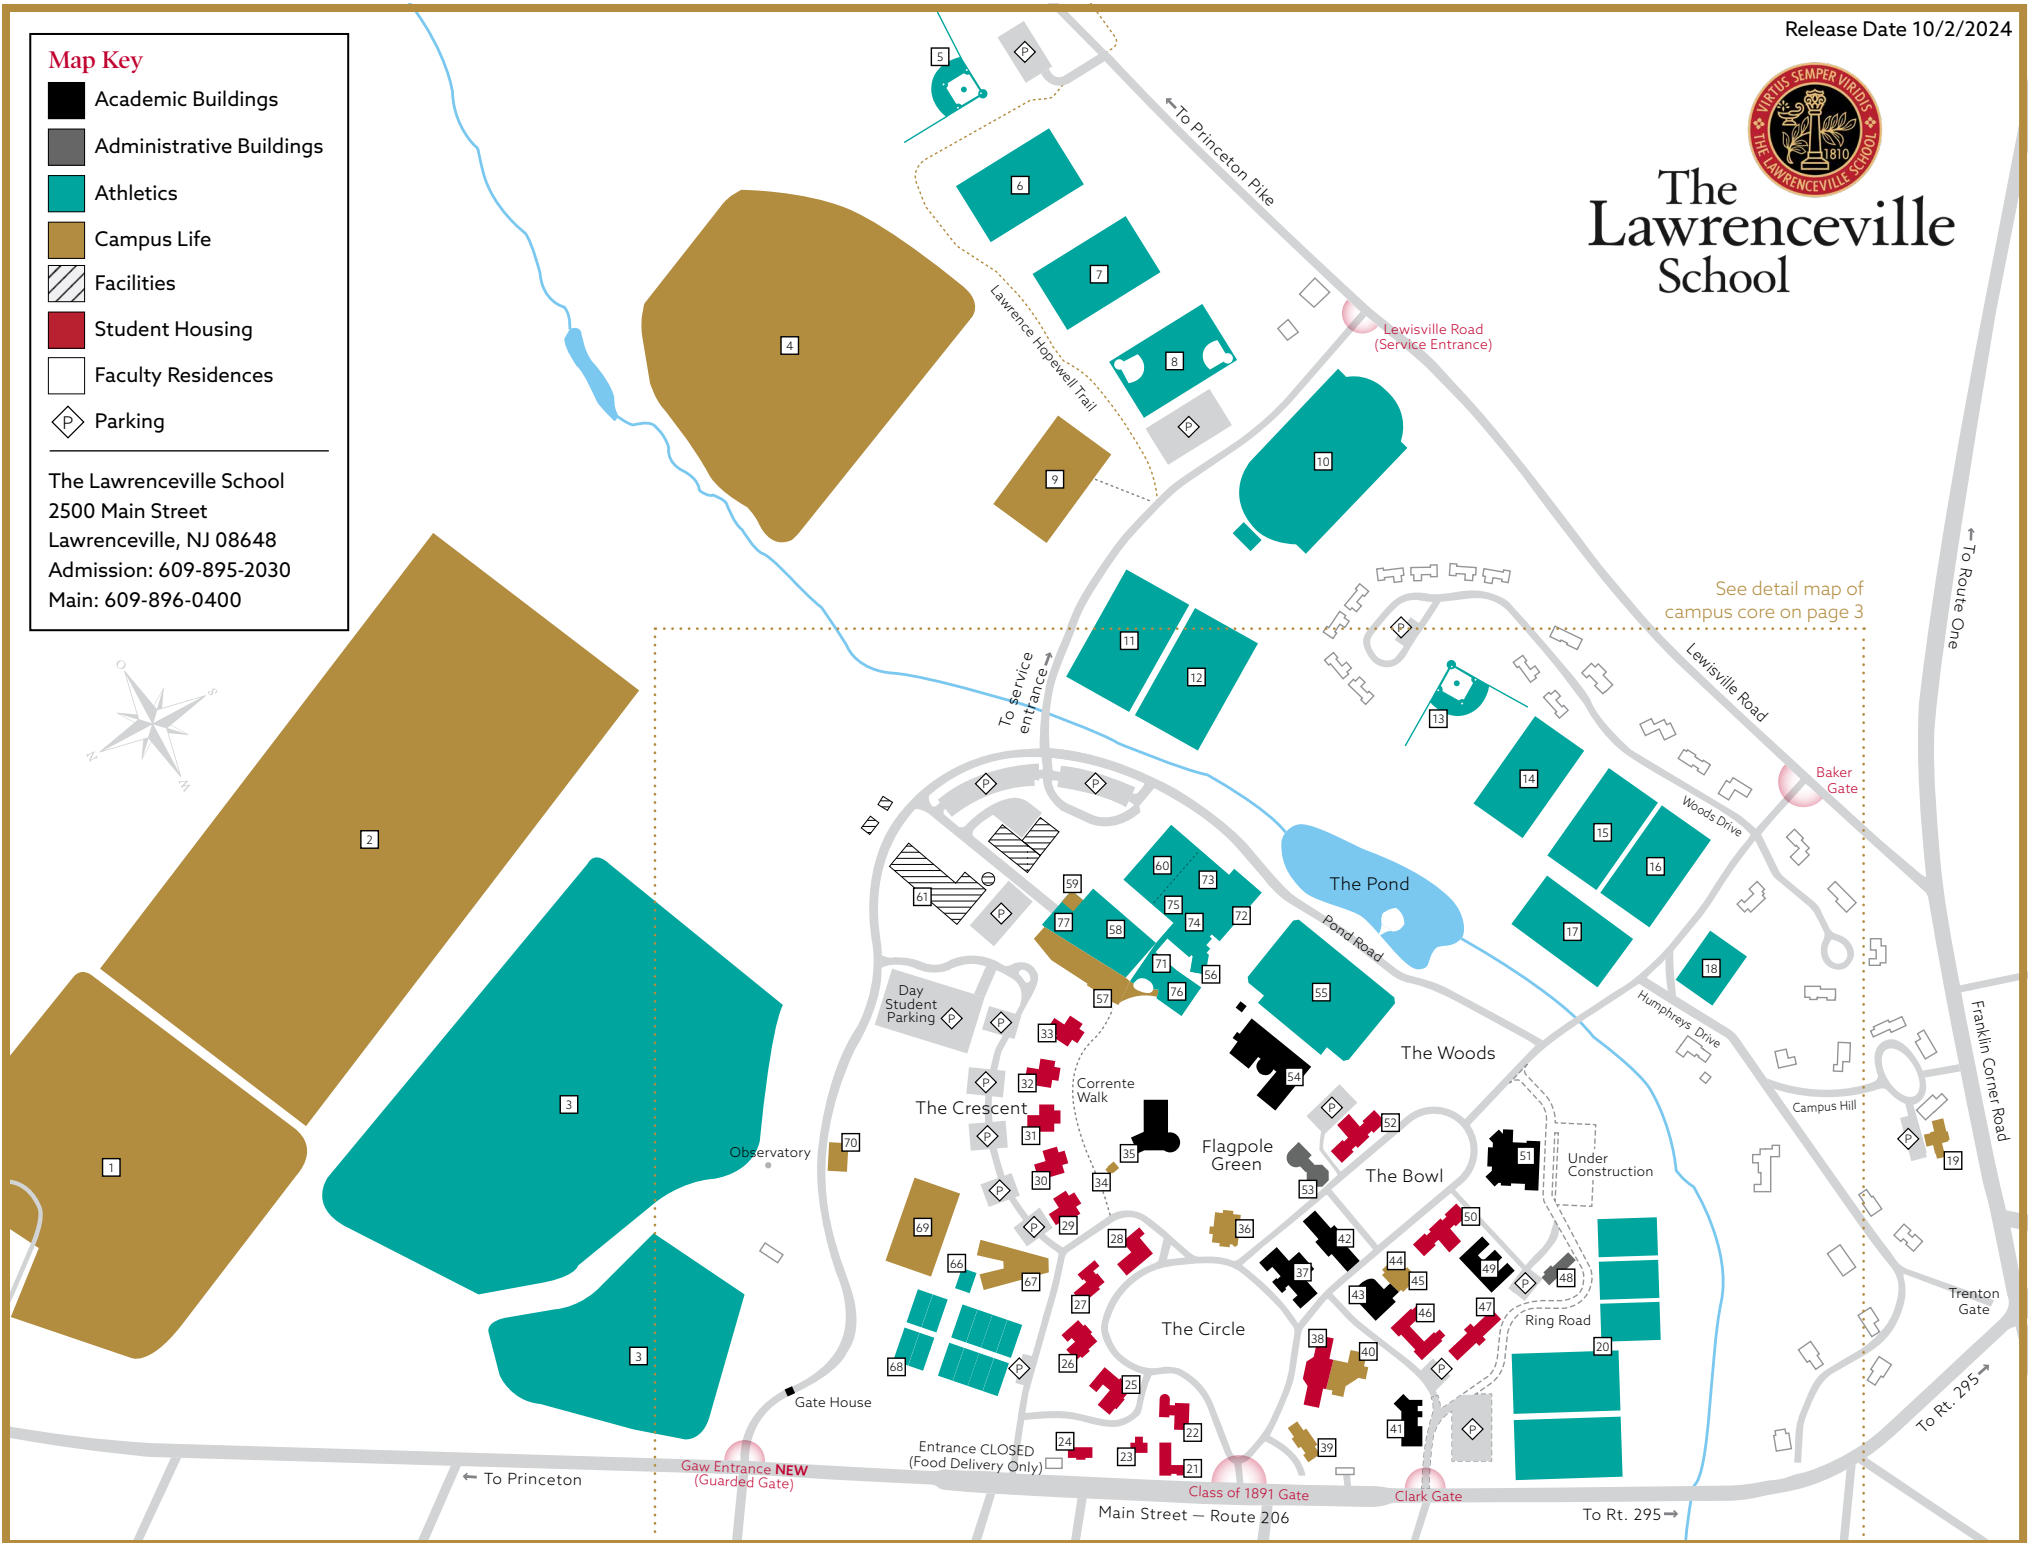

The Lawrenceville School

Map Key

- Academic Buildings
- Administrative Buildings
- Athletics
- Campus Life
- Facilities
- Student Housing
- Faculty Residences
- P Parking

The Lawrenceville School
 2500 Main Street
 Lawrenceville, NJ 08648
 Admission: 609-895-2030
 Main: 609-896-0400

See detail map of campus core on page 3

Gaw Entrance NEW (Guarded Gate)

Entrance CLOSED (Food Delivery Only)

Class of 1891 Gate

Clark Gate

Baker Gate

Lewisville Road (Service Entrance)

To Princeton

Main Street - Route 206

To Rt. 295

To Rt. 295

Franklin Corner Road

To Route One

To Princeton Pike

Lawrence Hopewell Trail

To service entrance

From Baker Gate: Enter campus through the Baker Gate located at 119 Lewisville Road. Proceed straight until you reach the grass area known as The Bowl. Turn right. Passing a residential building on the right, turn right to enter the visitor parking lot behind the Mackenzie Administration Building. Please park in the reserved spots. Additional parking is available on the road along The Bowl.