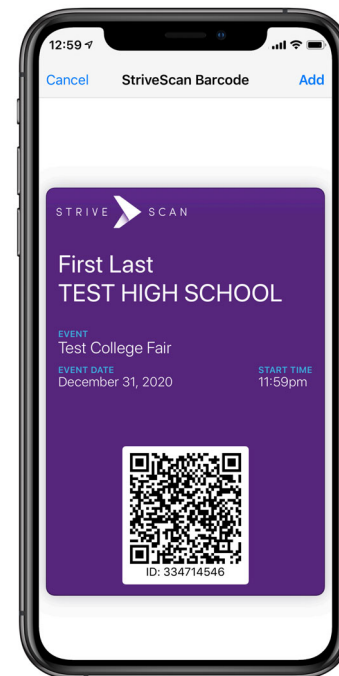

Student Registration

www.STRIVEFAIR.COM

Students, parents, or counselors can register

Student Registration

www.STRIVEFAIR.COM

No app to download: simply register on the website

Fast and easy: less than 2 minutes to get a barcode

SIGN UP

Privacy Policy

Optional

- GPA
- SAT
- ACT
- Academic Interest(s)
Select from the College Board list of majors
- Ethnicity
- Race

Barcode Delivery

1. Confirmation Screen

Optional: print

2. Email

Optional: print

3. Text Message

Most popular

4. Apple Wallet

Pops up on screen during fair

2 hours before fair:

Reminder barcode sent via Email, Text, and Apple Wallet

Missed Connections

Allows students to send their info to colleges they may have missed at the fair

Or connect with them even if they couldn't attend the fair

The screenshot shows a web browser window with the URL `app.strivescan.com`. The page title is "North Central College Fair". Below the title, it says "Review the connections you made during the event and send your information to those you missed." There is a search bar with the placeholder text "Search by name or location". Below the search bar, there is a list of six colleges, each with a logo, name, location, and a status indicator or button.