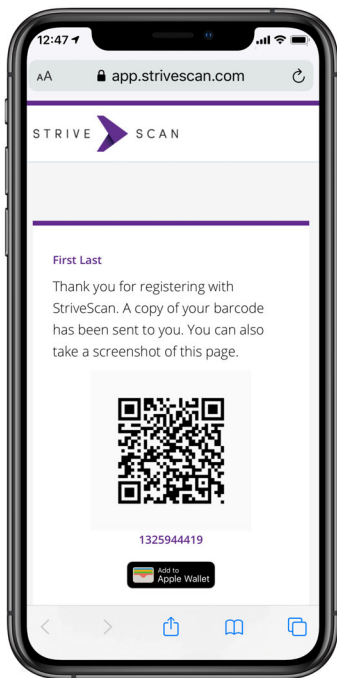

American Indian or Alaskan
 Asian
 Black or African
 Native Hawaiian or other Pacific Islander
 White

Text me my Barcode
Message & data rates may apply. Reply STOP to unsubscribe.

I agree to the Terms of Service

SIGN UP

Privacy Policy

Optional

- GPA
- SAT
- ACT
- Academic Interest(s)
Select from the College Board list of majors
- Ethnicity
- Race

Barcode Delivery

1. Confirmation Screen

Optional: print

2. Email

Optional: print

3. Text Message

Most popular

4. Apple Wallet

Pops up on screen during fair

2 hours before fair:

Reminder barcode sent via Email, Text, and Apple Wallet

Missed Connections

Allows students to send their info to colleges they may have missed at the fair

Or connect with them even if they couldn't attend the fair

The screenshot shows a web browser window with the URL `app.strivescan.com`. The page title is "North Central College Fair". Below the title, it says "Review the connections you made during the event and send your information to those you missed." There is a search bar with the placeholder text "Search by name or location". Below the search bar, there is a list of six colleges, each with a logo, name, location, and a status indicator or button.