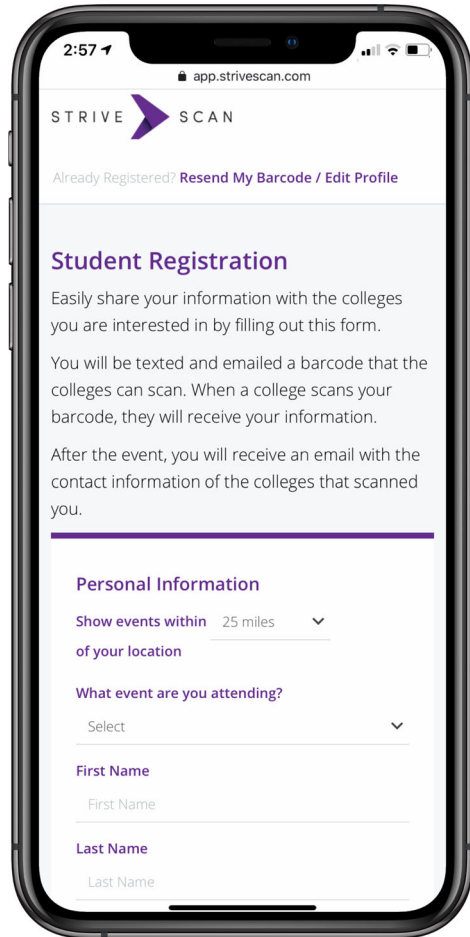

Student Registration

www.STRIVEFAIR.COM

Students, parents, or counselors can register

Student Registration

www.STRIVEFAIR.COM

No app to download: simply register on the website

Fast and easy: less than 2 minutes to get a barcode

Use any device: phone, iPad, Chromebook, etc.

Student Registration

2:57
app.strivescan.com

What event are you attending?
Select

First Name
First Name

Last Name
Last Name

Email
email@email.com

Mobile Phone
(xxx) xxx-xxxx

Text Permission
 Colleges may text me

Birthdate
MM/DD/YYYY

Address
Enter your address

Address Line 2 (optional)
Apt, Unit

City
City

State

Required

- Name
- Email
- Mobile phone
- Text messages from colleges?
- Birthdate
- Address
Google Maps autocompletes the address for easy and accurate addresses
- School
Autocompletes, uses location to nearby fairs
- Grade
- College Start Semester