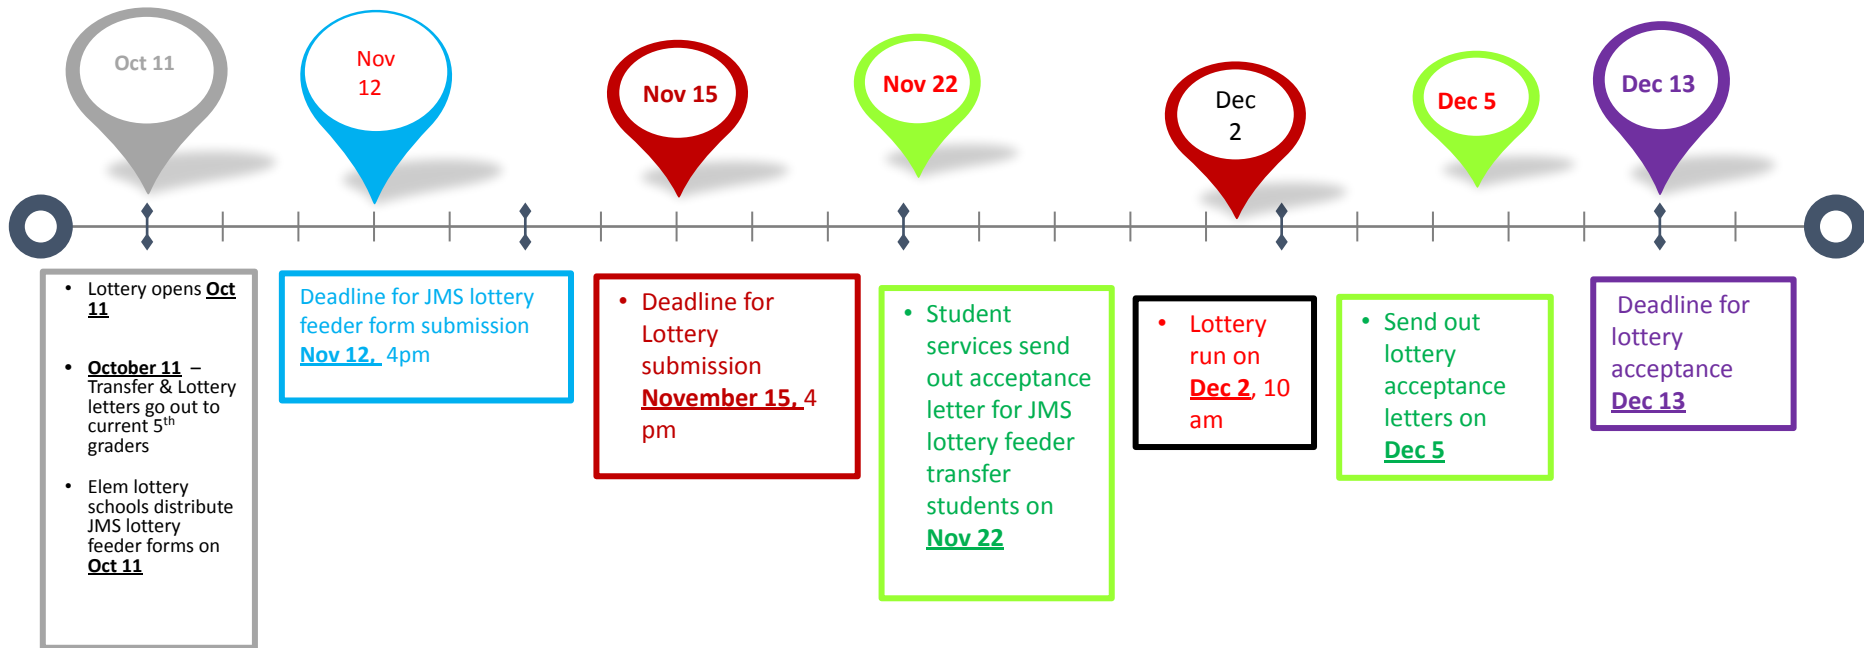

JMS Lottery Timeline

Eligibility for Jeff Middle School

- 1) The student lives or will live in the Jeff attendance area.
- 2) The student is currently attending BEN, RWE, or LSE.
- 3) Jeff MS employees can have their child go to Jeff.
- 4) Lottery is up to 200 kids.