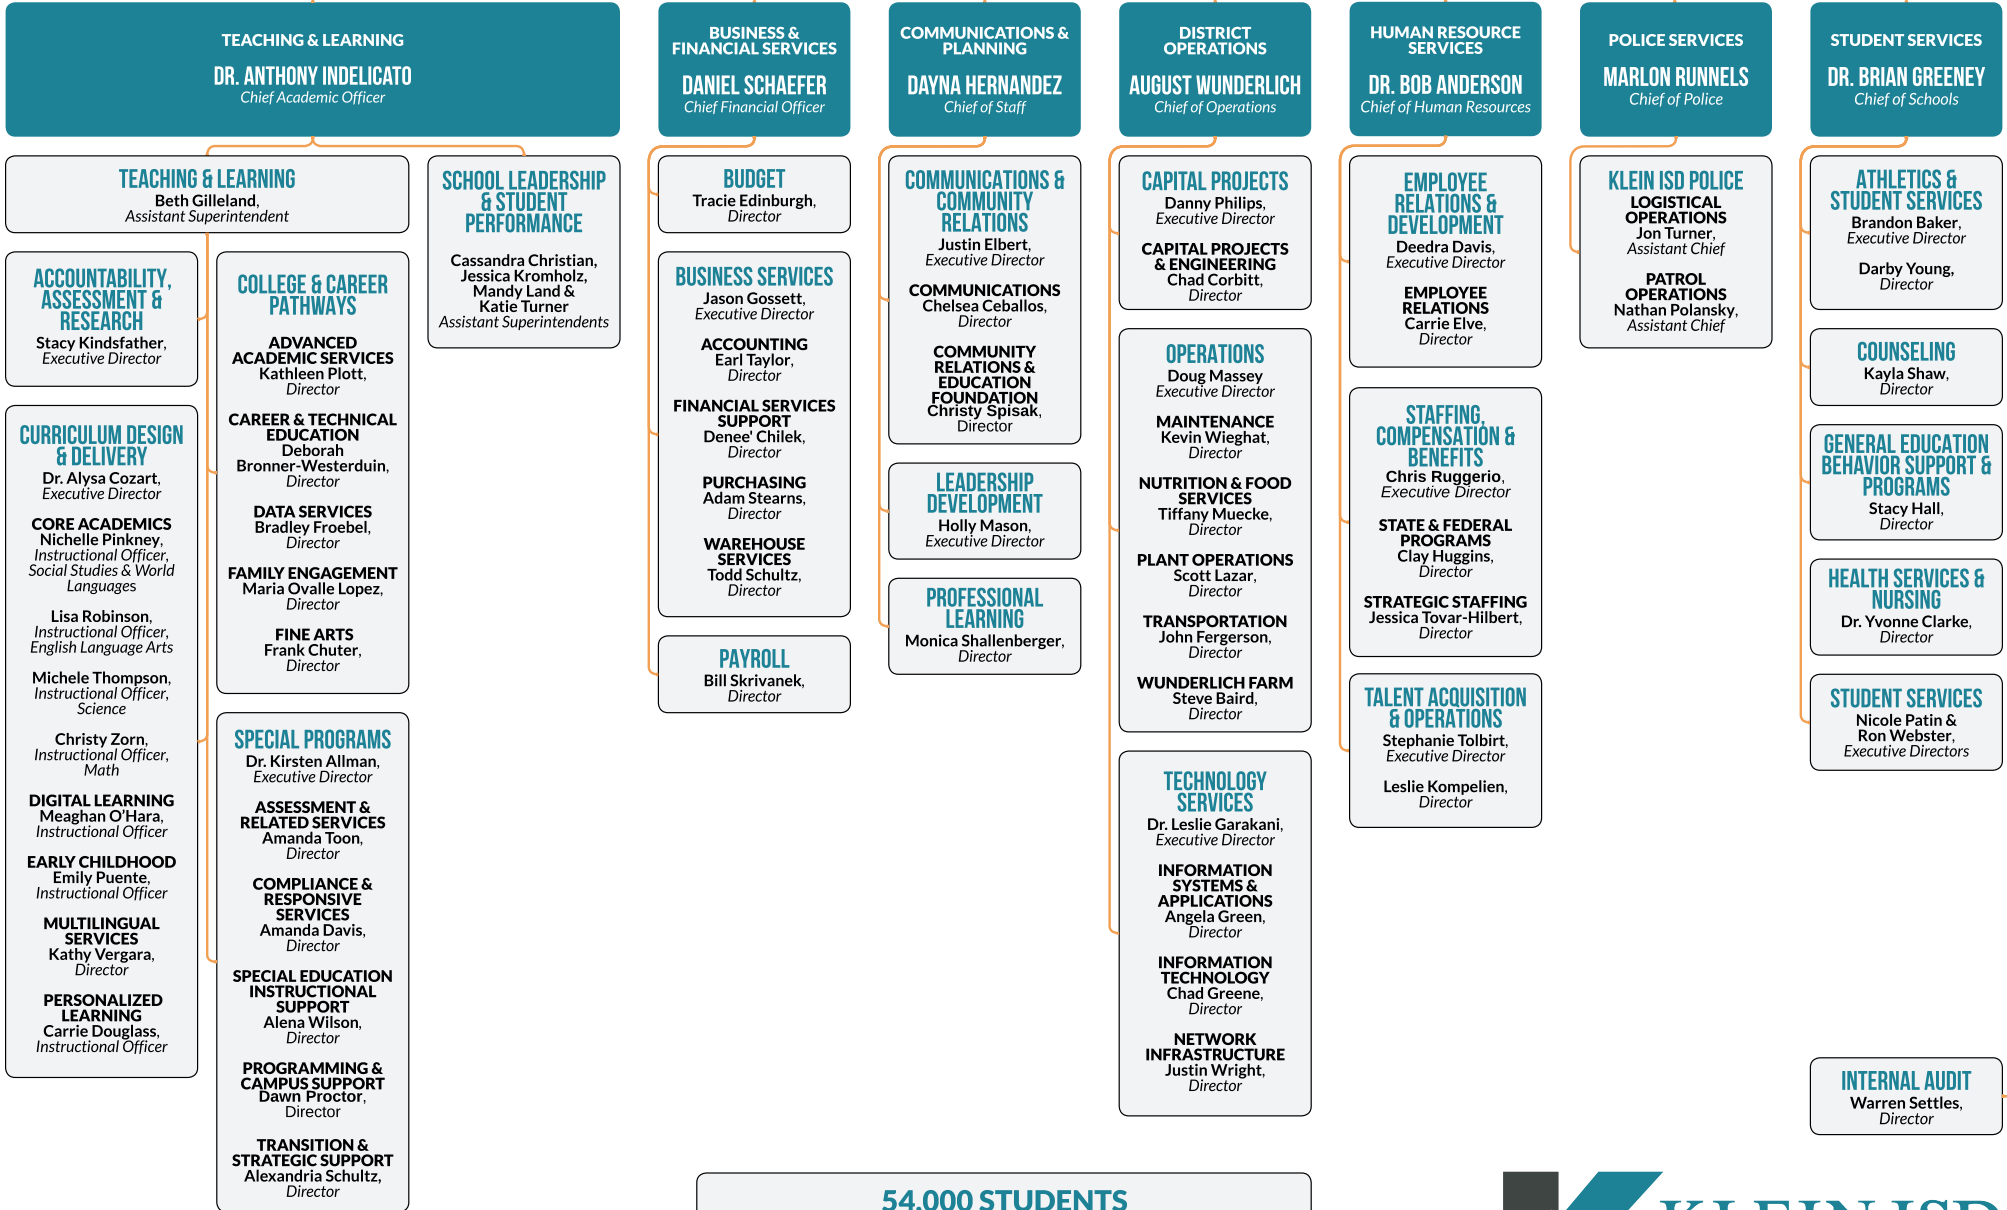

# BOARD OF TRUSTEES

Ronnie Anderson | Cathy Arellano | Dustin Creager | Rob Ellis | Doug James | Dustin Qualls | Chris Todd

## DR. JENNY MCGOWN Superintendent of Schools

54,000 STUDENTS  
15<sup>TH</sup> LARGEST DISTRICT IN TEXAS  
7,000+ EMPLOYEES  
1 KLEIN FAMILY