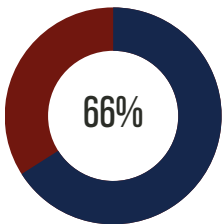

MAP Math Measure, Spring 2024
Grades 1-5

Percent of
Students Meeting
Growth
Projection
Nat'l Avg = 50