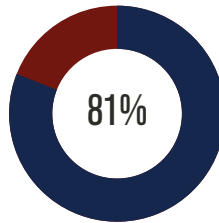

Percent of Students Showing Foundational
Grade Lvl Knowledge and Above in Science
State Avg = 62%
Spring, 2024, Grade 5