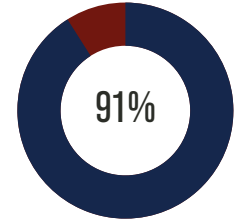

Regular Attendance

Percent of Students Averaging
Less Than Two Absences Per Month
State Avg = 69%
2022-23

Teacher Avg Yrs Experience

12.7 Years

Avg Years of
Classroom Experience
State Avg = 13.0