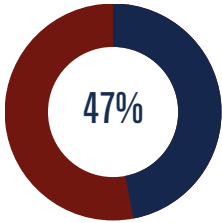

Brentwood Elementary School Scorecard

Reading

55th

Achievement
Percentile
Nat'l Avg = 50th

MAP Reading Measure, Spring 2024
Grades 1-5

Growth
Percentile

Mathematics

53rd