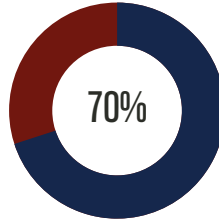

State Assessments

Percent of Students Showing Foundational
Grade Lvl Knowledge and Above in ELA
State Avg = 70%
Spring, 2024