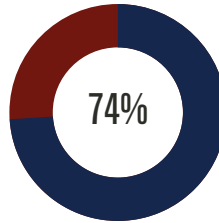

Achievement
Percentile
Nat'l Avg = 50th

MAP Math Measure, Spring 2024
Grades 1-5

Percent of
Students Meeting
Growth
Projection
Nat'l Avg = 50

State Assessments

Percent of Students Showing Foundational
Grade Lvl Knowledge and Above in ELA
State Avg = 70%
Spring, 2024