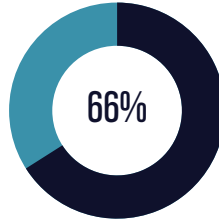

63rd

Achievement
Percentile
Nat'l Avg = 50th

Percent of
Students Meeting
Growth
Projection
Nat'l Avg = 50

MAP Math Measure, Spring 2024
Grades 1-5

State Assessments

Percent of Students Showing Foundational
Grade Lvl Knowledge and Above in ELA
State Avg = 70%
Spring, 2024