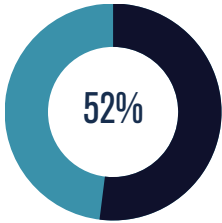

Creekside Elementary School Scorecard

Reading

57th

Achievement
Percentile
Nat'l Avg = 50th

Percent of
Students Meeting
Growth
Projection
Nat'l Avg = 50

MAP Reading Measure, Spring 2024
Grades 1-5

Mathematics