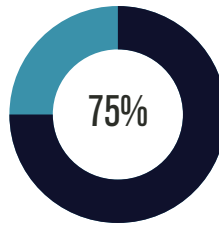

63rd

Achievement
Percentile
Nat'l Avg = 50th

Percent of
Students Meeting
Growth
Projection
Nat'l Avg = 50

MAP Math Measure, Spring 2024
Grades 1-5

State Assessments

Percent of Students Showing Foundational
Grade Lvl Knowledge and Above in ELA
State Avg = 70%
Spring, 2024