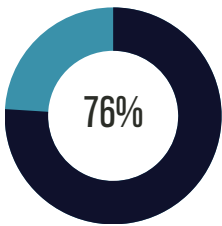

Percent of
Students Meeting
Growth
Projection
Nat'l Avg = 50

MAP Math Measure, Spring 2024
Grades 1-5