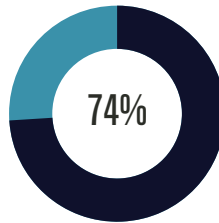

Percent of Students Showing Foundational
Grade Lvl Knowledge and Above in Science
State Avg = 62%
Spring, 2024, Grade 5