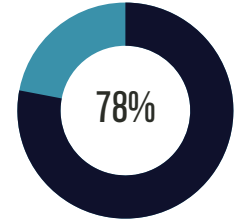

Regular Attendance

Percent of Students Averaging
Less Than Two Absences Per Month
State Avg = 69%
2022-23

Teacher Avg Yrs Experience

11.0 Years

Avg Years of
Classroom Experience
State Avg = 13.0