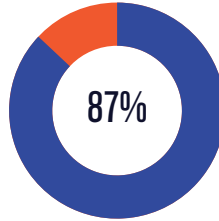

79th

Achievement
Percentile
Nat'l Avg = 50th

Percent of
Students Meeting
Growth
Projection
Nat'l Avg = 50

MAP Math Measure, Spring 2024
Grades 1-5

State Assessments

Percent of Students Showing Foundational
Grade Lvl Knowledge and Above in ELA
State Avg = 70%
Spring, 2024