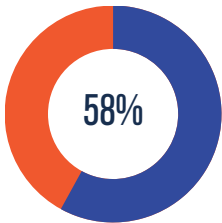

Meadow Ridge Elementary School Scorecard

Reading

66th

Achievement
Percentile
Nat'l Avg = 50th

Percent of
Students Meeting
Growth
Projection
Nat'l Avg = 50

MAP Reading Measure, Spring 2024
Grades 1-5

Mathematics