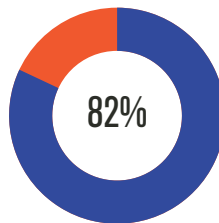

Percent of Students Showing Foundational
Grade Lvl Knowledge and Above in Science
State Avg = 62%
Spring, 2024, Grade 5