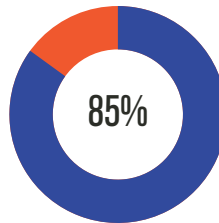

79th

Achievement
Percentile
Nat'l Avg = 50th

Percent of
Students Meeting
Growth
Projection
Nat'l Avg = 50

MAP Math Measure, Spring 2024
Grades 1-5

State Assessments

Percent of Students Showing Foundational
Grade Lvl Knowledge and Above in ELA
State Avg = 70%
Spring, 2024