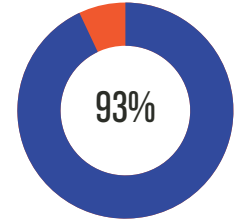

Regular Attendance

Percent of Students Averaging
Less Than Two Absences Per Month
State Avg = 67%
2022-23

Teacher Avg Yrs Experience

15.1 Years

Avg Years of
Classroom Experience
State Avg = 13.0