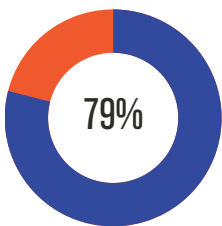

Percent of
Students Meeting
Growth
Projection
Nat'l Avg = 50

MAP Math Measure, Spring 2024
Grades 1-5