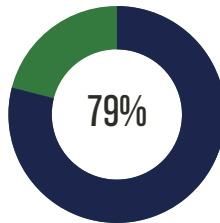

Achievement
Percentile
Nat'l Avg = 50th

Percent of
Students Meeting
Growth
Projection
Nat'l Avg = 50

MAP Math Measure, Spring 2024
Grades 6-8

State Assessments

Percent of Students Showing Foundational
Grade Lvl Knowledge and Above in ELA
State Avg = 70%
Spring, 2024