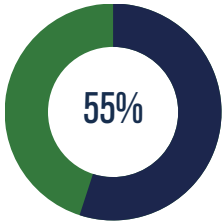

Northwood Middle School Scorecard

Reading

62nd

Achievement
Percentile
Nat'l Avg = 50th

Percent of
Students Meeting
Growth
Projection
Nat'l Avg = 50

MAP Reading Measure, Spring 2024
Grades 6-8

Mathematics

64th