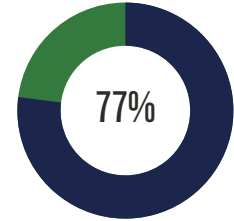

Regular Attendance

Percent of Students Averaging
Less Than Two Absences Per Month
State Avg = 69%
2022-23, All Grade Levels

Teacher Avg Yrs Experience

15.9 Years

Avg Years of
Classroom Experience
State Avg = 13.0