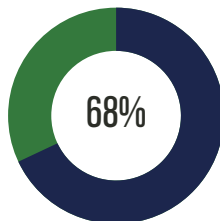

Percent of Students Showing Foundational
Grade Lvl Knowledge and Above in Science
State Avg = 62%
Spring, 2024, Grade 8