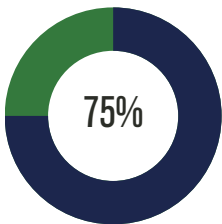

Percent of
Students Meeting
Growth
Projection
Nat'l Avg = 50

MAP Math Measure, Spring 2024
Grades 6-8