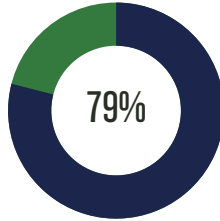

State Assessments

Percent of Students Showing Foundational
Grade Lvl Knowledge and Above in ELA
State Avg = 70%
Spring, 2024