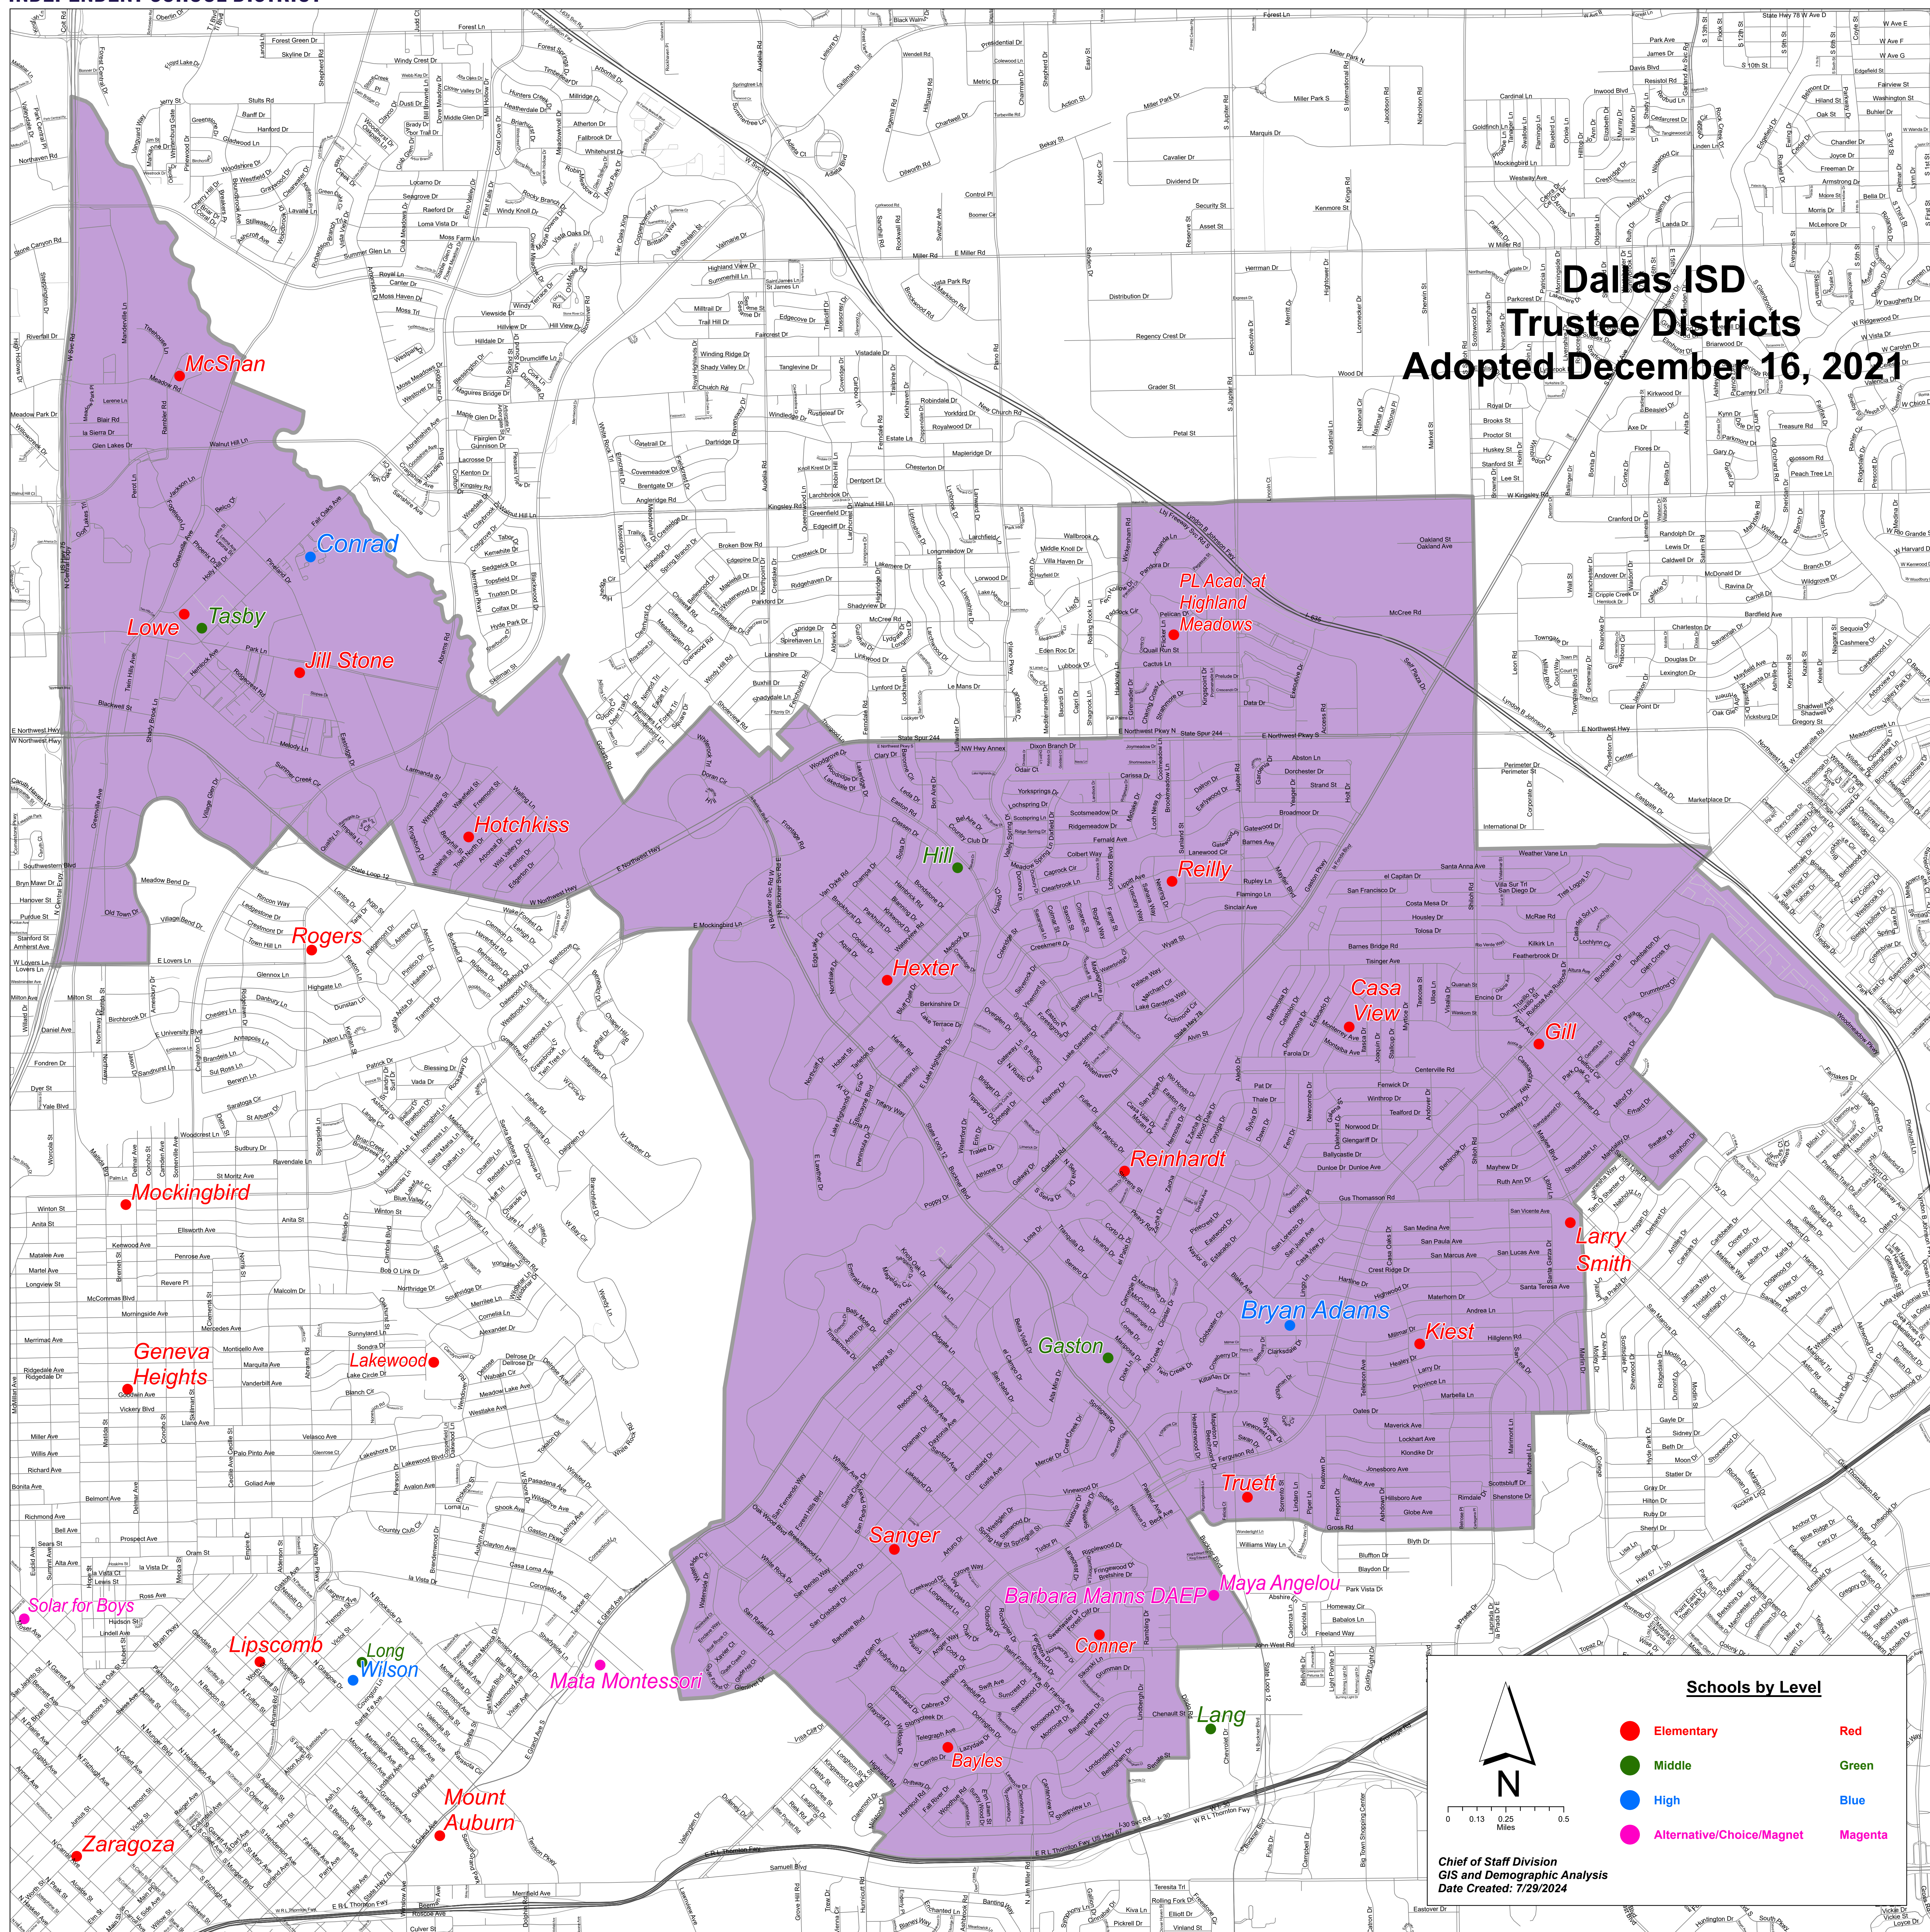

Dallas ISD
Trustee Districts
Adopted December 16, 2021

Schools by Level

- Elementary (Red)
- Middle (Green)
- High (Blue)
- Alternative/Choice/Magnet (Magenta)

Red
Green
Blue
Magenta

Chief of Staff Division
GIS and Demographic Analysis
Date Created: 7/29/2024