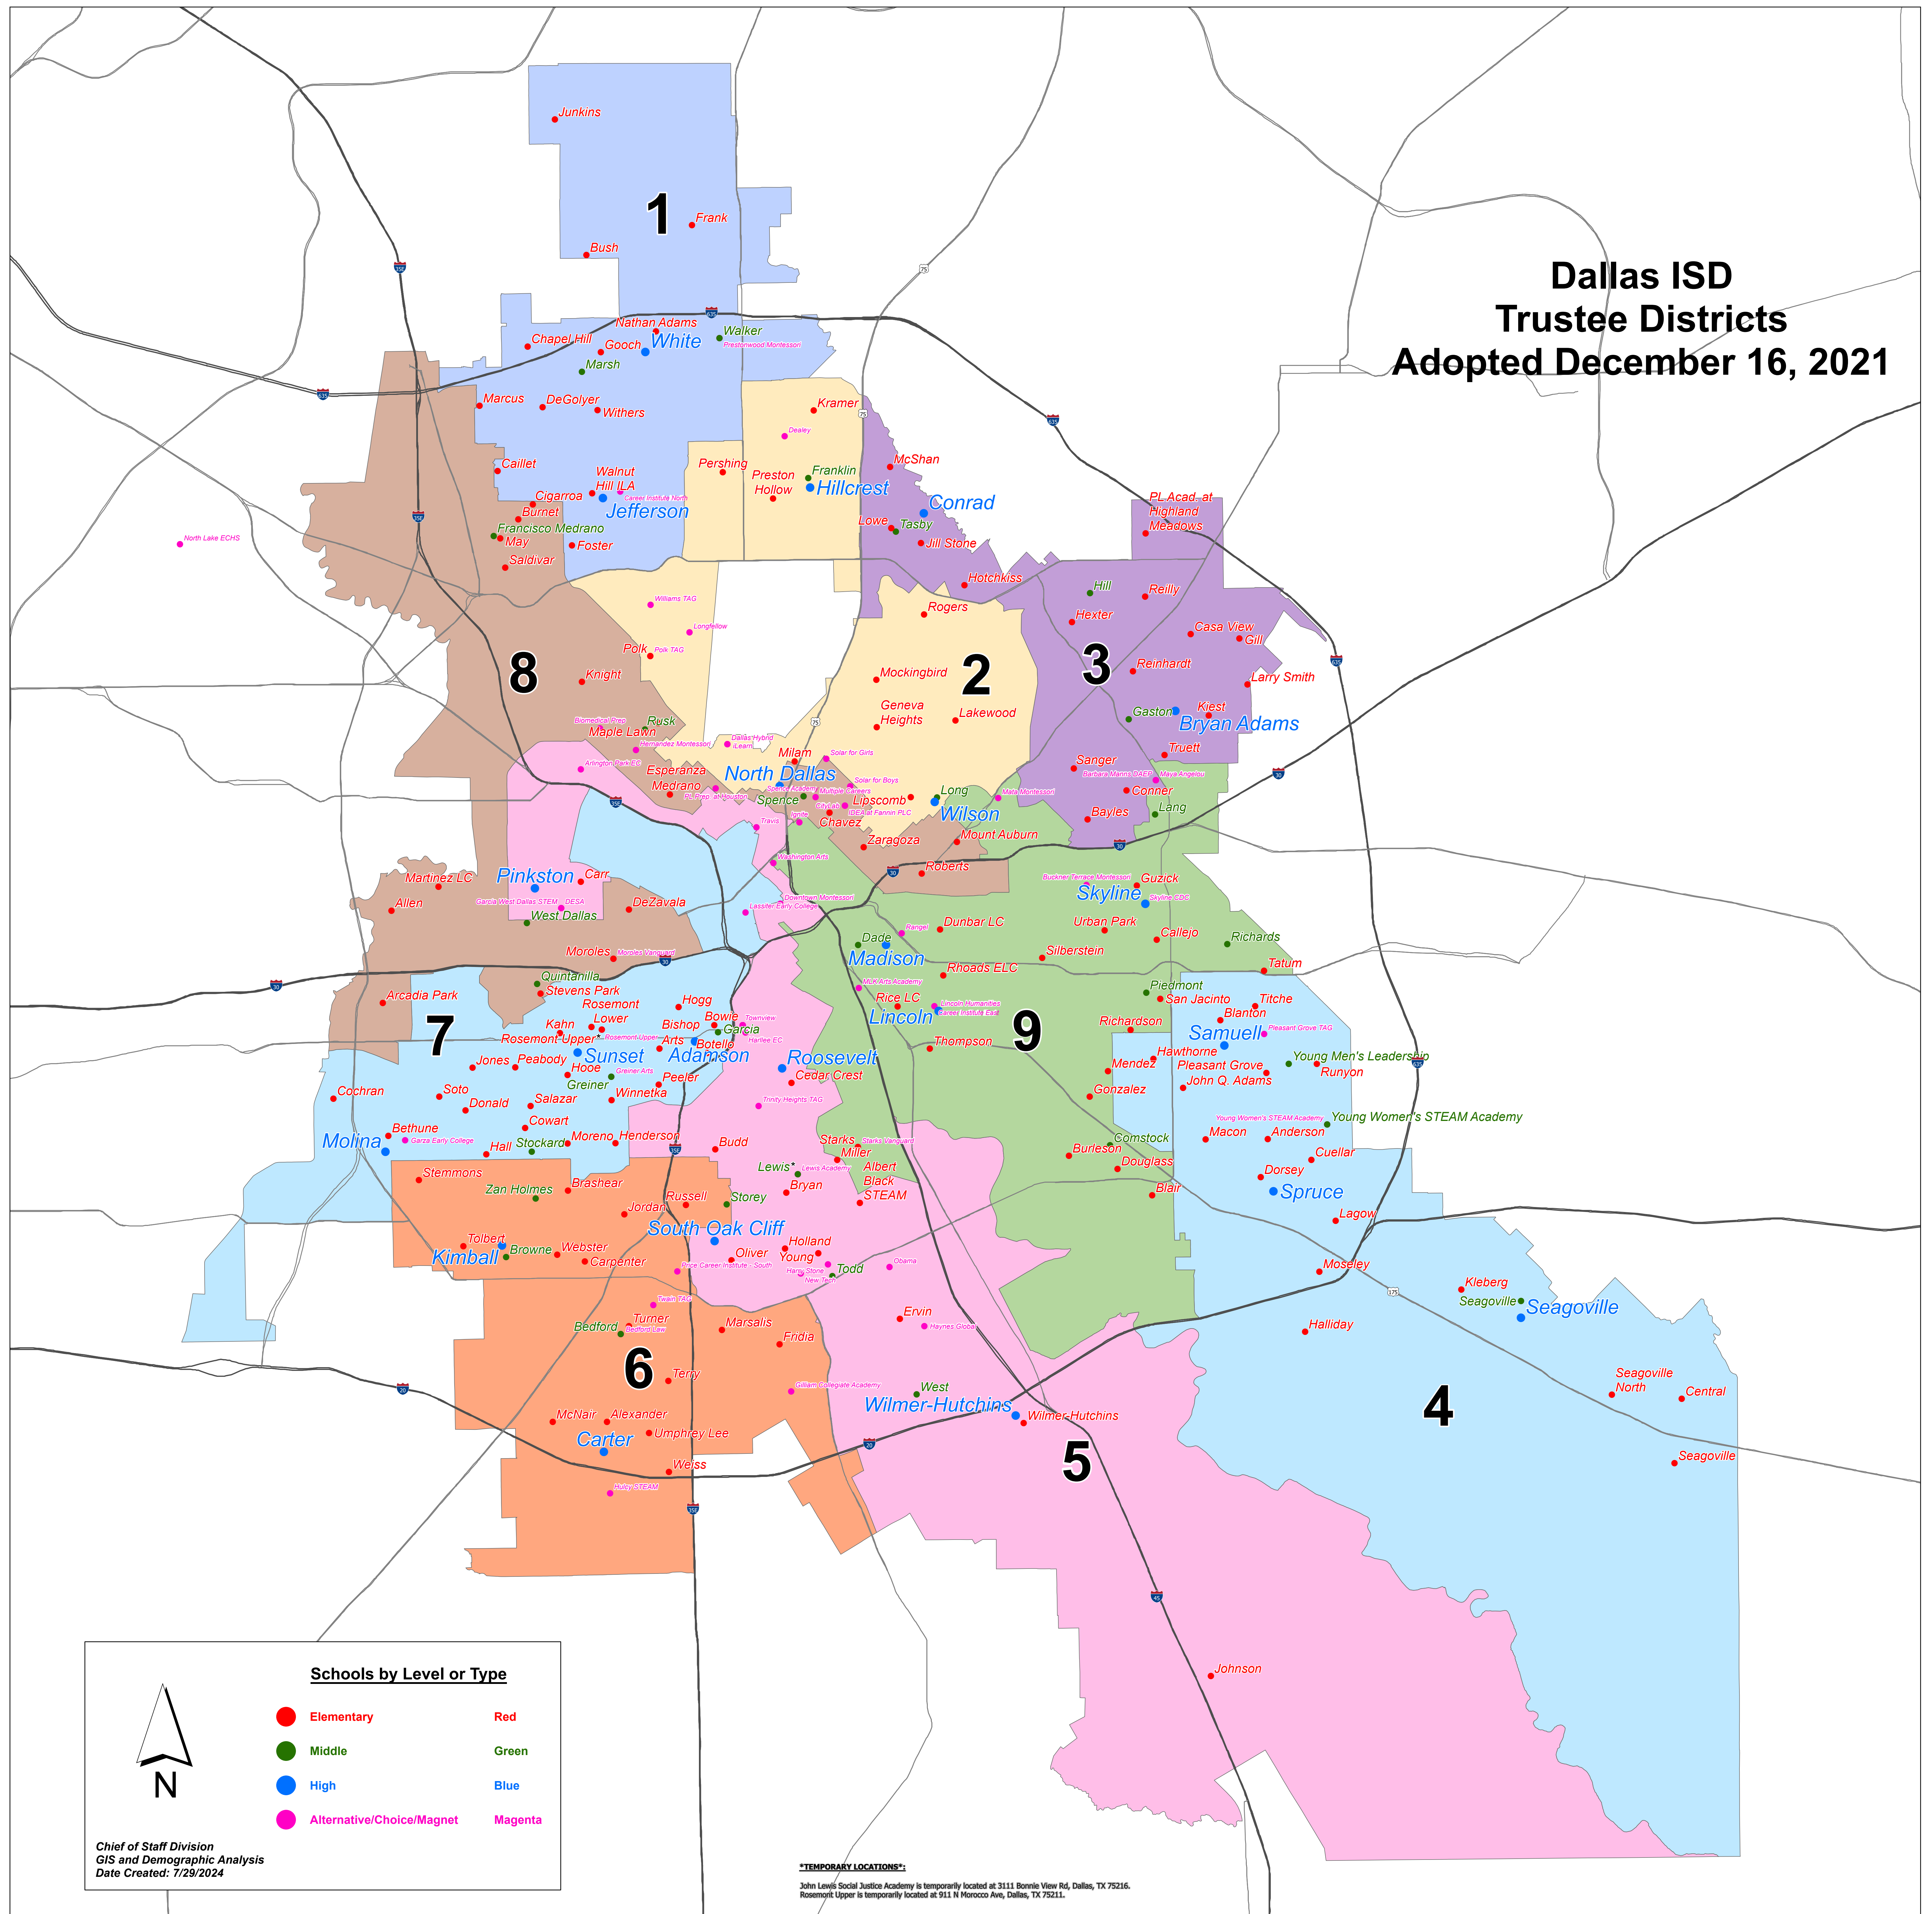

Dallas ISD
Trustee Districts
Adopted December 16, 2021

Schools by Level or Type

● Elementary	Red
● Middle	Green
● High	Blue
● Alternative/Choice/Magnet	Magenta

Chief of Staff Division
GIS and Demographic Analysis
Date Created: 7/29/2024