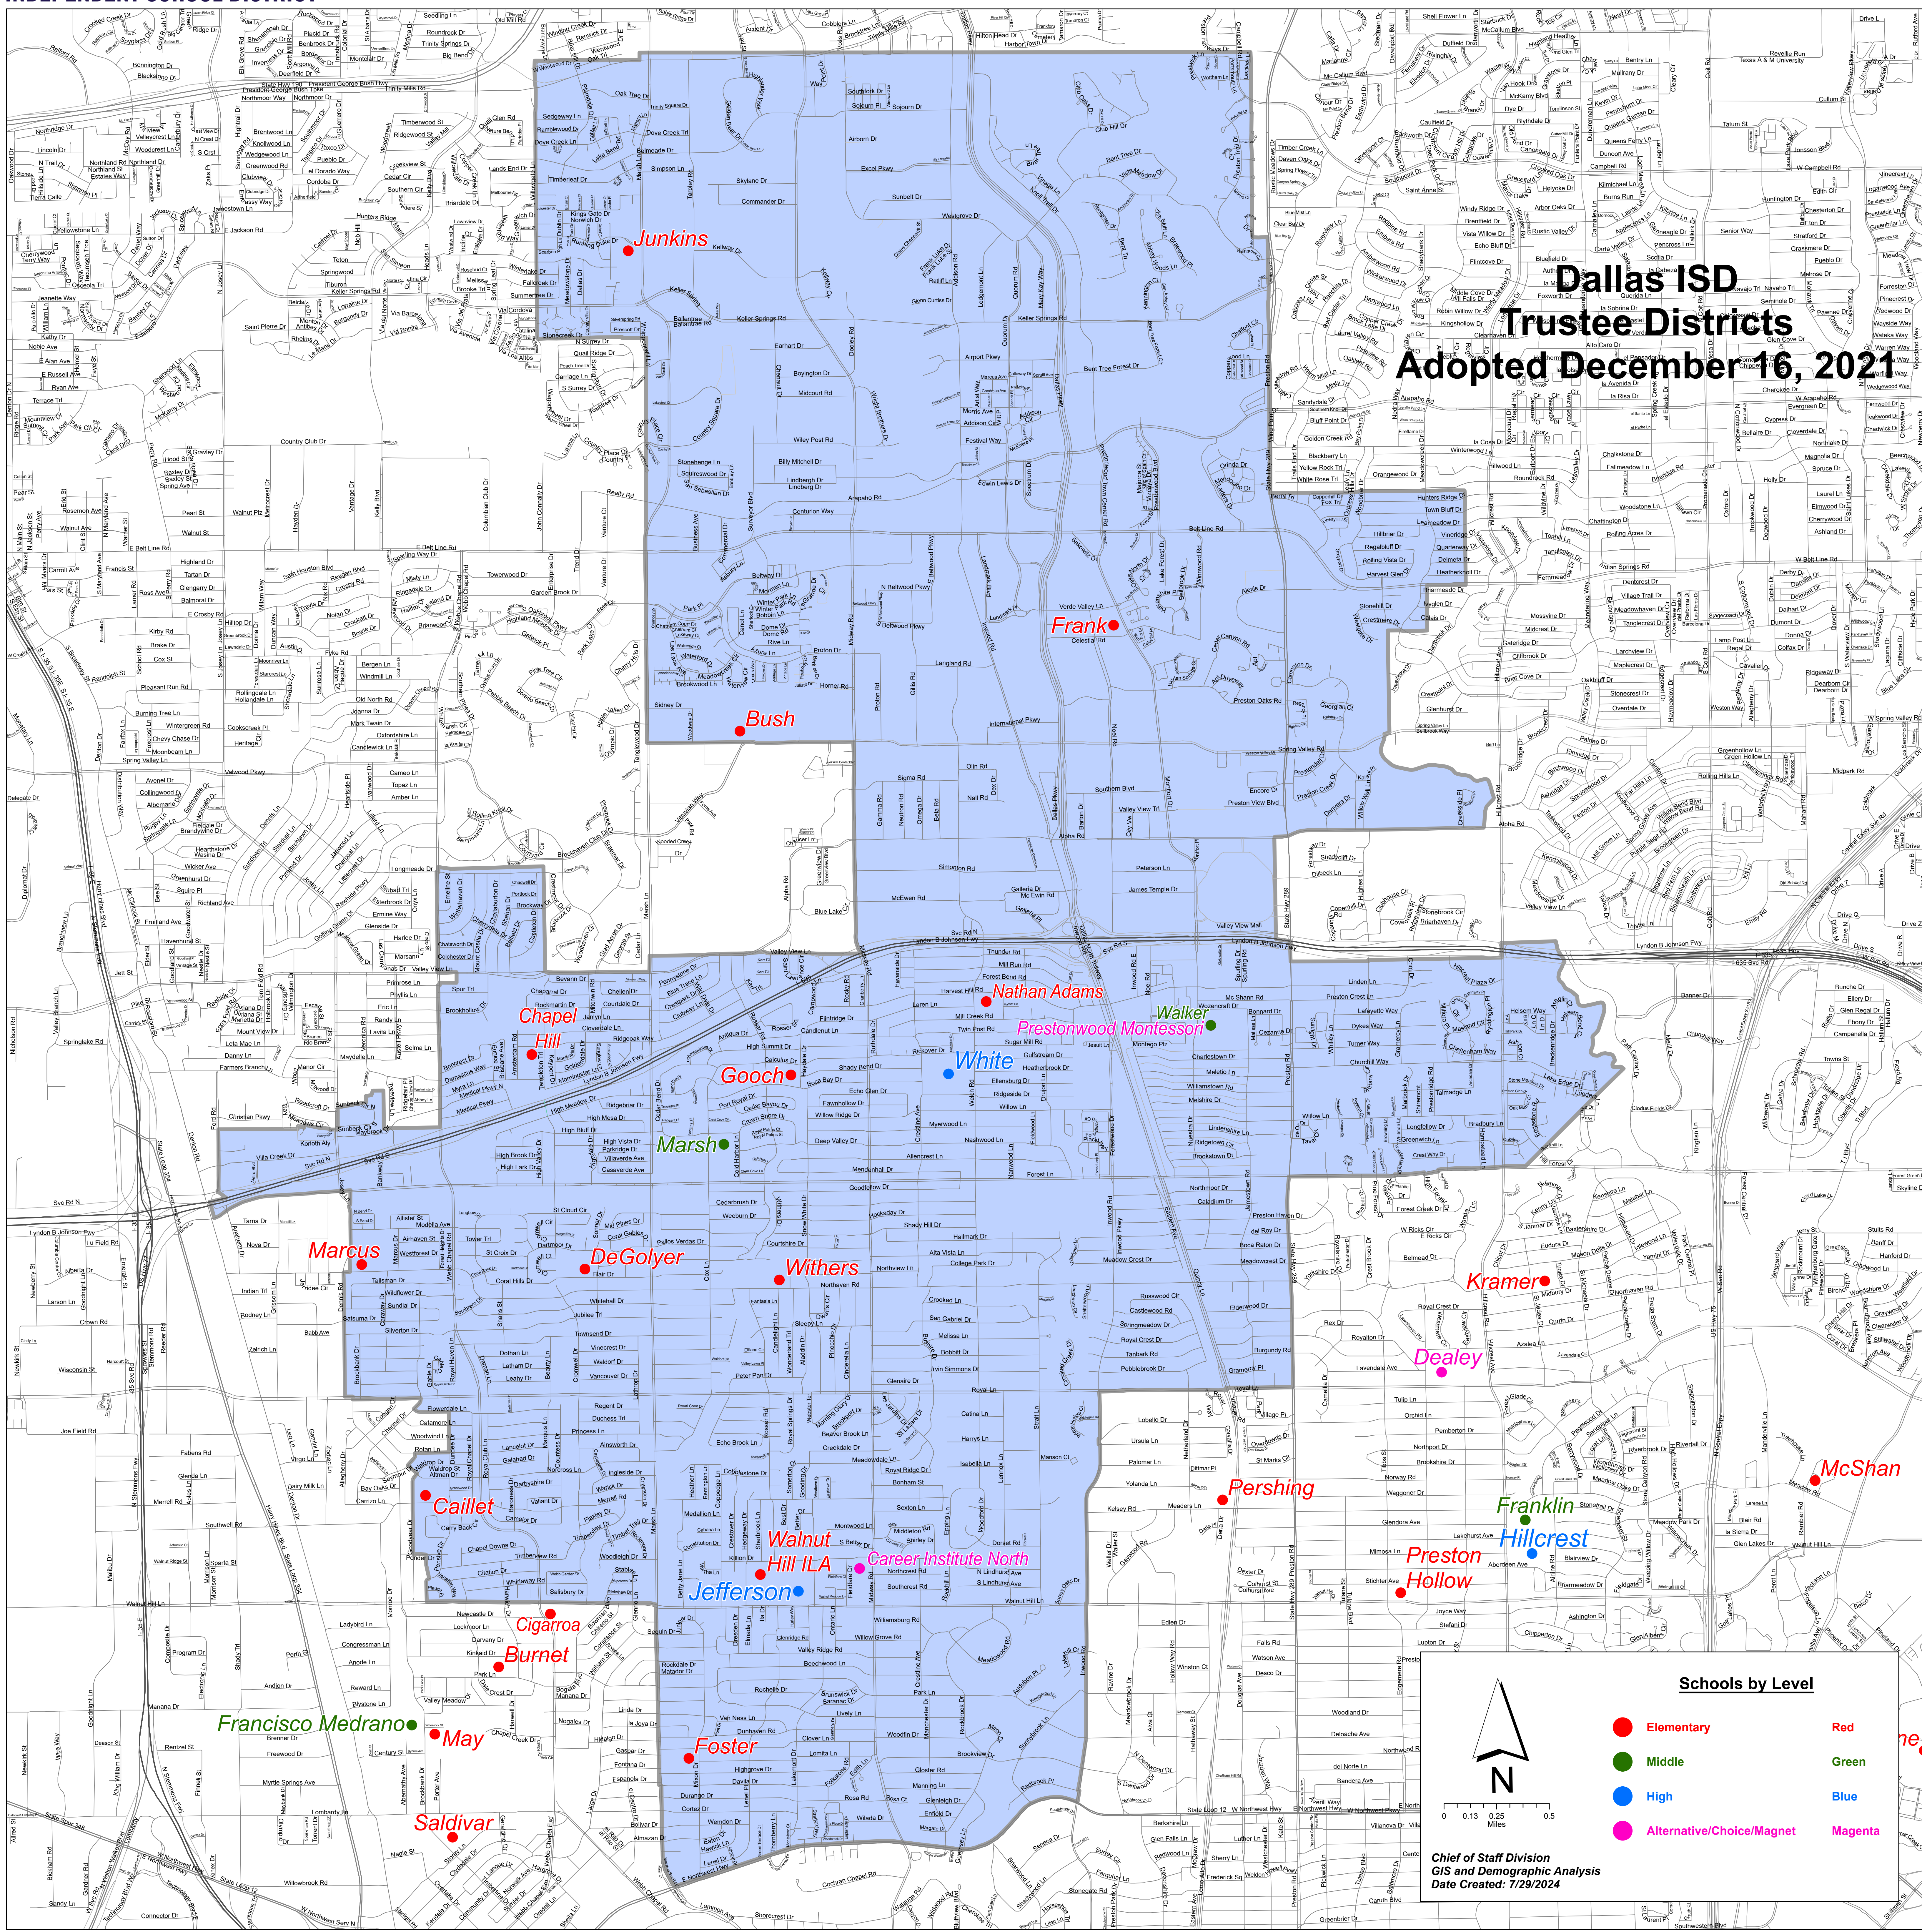

**Dallas ISD
Trustee Districts
Adopted December 16, 2021**

Schools by Level

- Elementary (Red)
- Middle (Green)
- High (Blue)
- Alternative/Choice/Magnet (Magenta)

Scale: 0 0.13 0.25 0.5 Miles

Chief of Staff Division
GIS and Demographic Analysis
Date Created: 7/29/2024