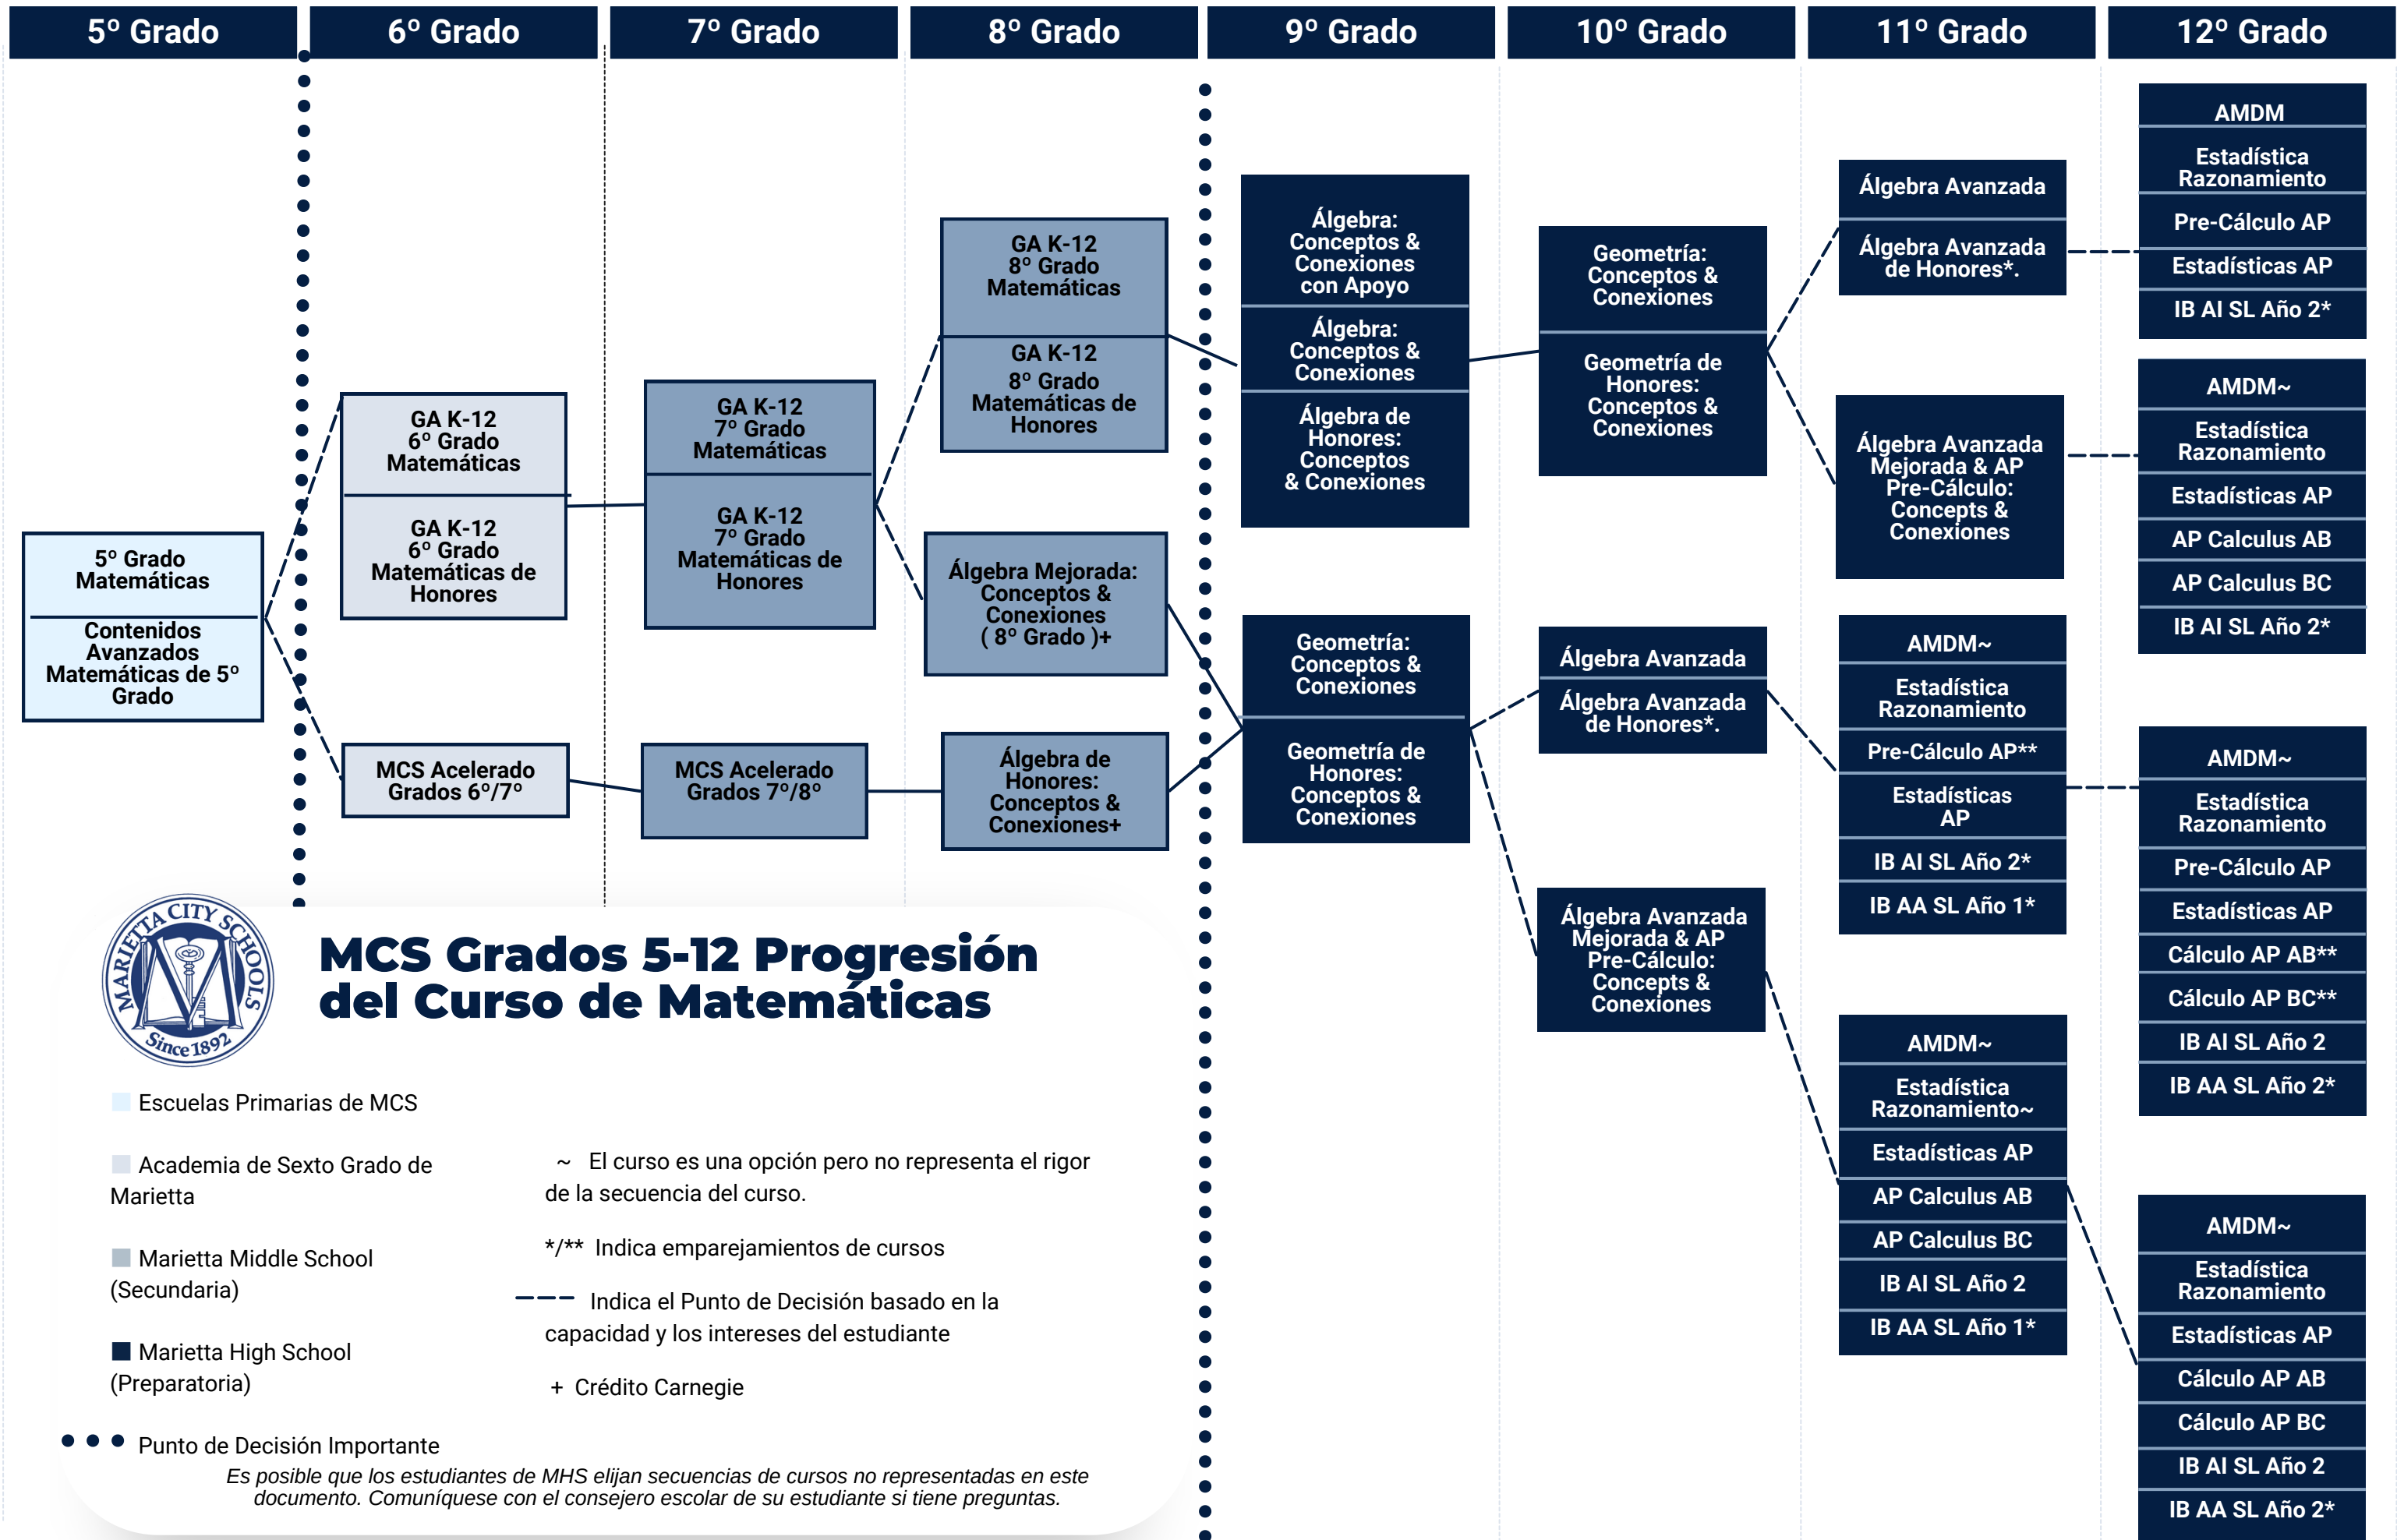

# MCS Grades K-12 Math Course Progression

- MCS Elementary School
- Marietta Sixth Grade Academy
- Marietta Middle School
- Marietta High School
- ● ● Major Decision Point
- ~ Course is an option but not representative of the rigor of the course sequence
- \*/\*\* Indicates course pairings
- Indicates Decision Point based on student ability and interests
- + Carnegie Credit

*It is possible for MHS students to choose course sequences not represented on this document. Please contact your student's school counselor with questions.*

## MCS Séries 5-12 Progressão do Curso de Matemática

■ MCS Ensino Primário

■ Marietta Academia 6ª Série

■ Marietta Ensino Fundamental

■ Marietta Ensino Médio

● ● ● Ponto de Decisão Principal

~ Curso é uma opção mas não representa o rigor da sequência do curso