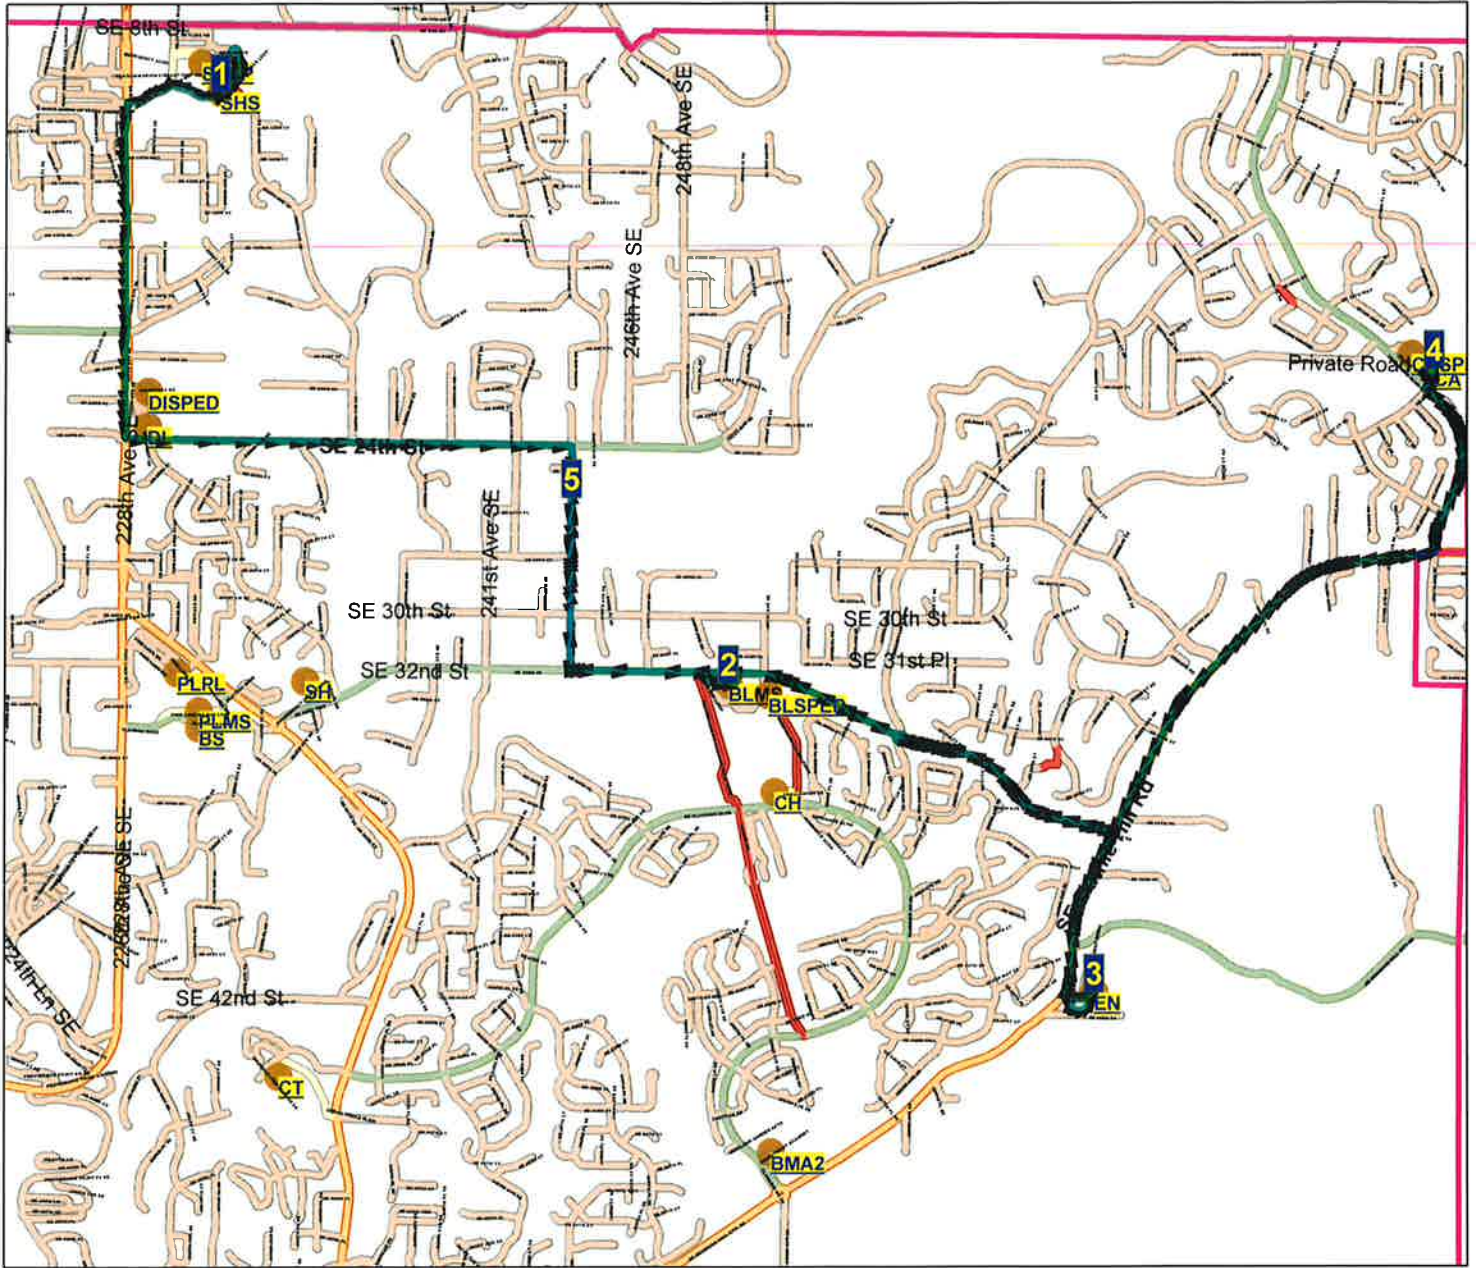

# Issaquah School District 411 Route Map

Route: **137 EDA**  
Vehicle: **126**  
Anchor: **SHS**  
Depart Time: **4:05 PM**  
Dropoffs: **0**  
Distance: **9.96 mi.**

Desc: **SHS EDA 9 BLMS SHUTTLE**  
Driver:  
Max Load: **0**  
End Time: **4:46 PM**  
Transfers On: **0**  
Transfers Off: **0**  
Days: **MTWH Display Day:M**