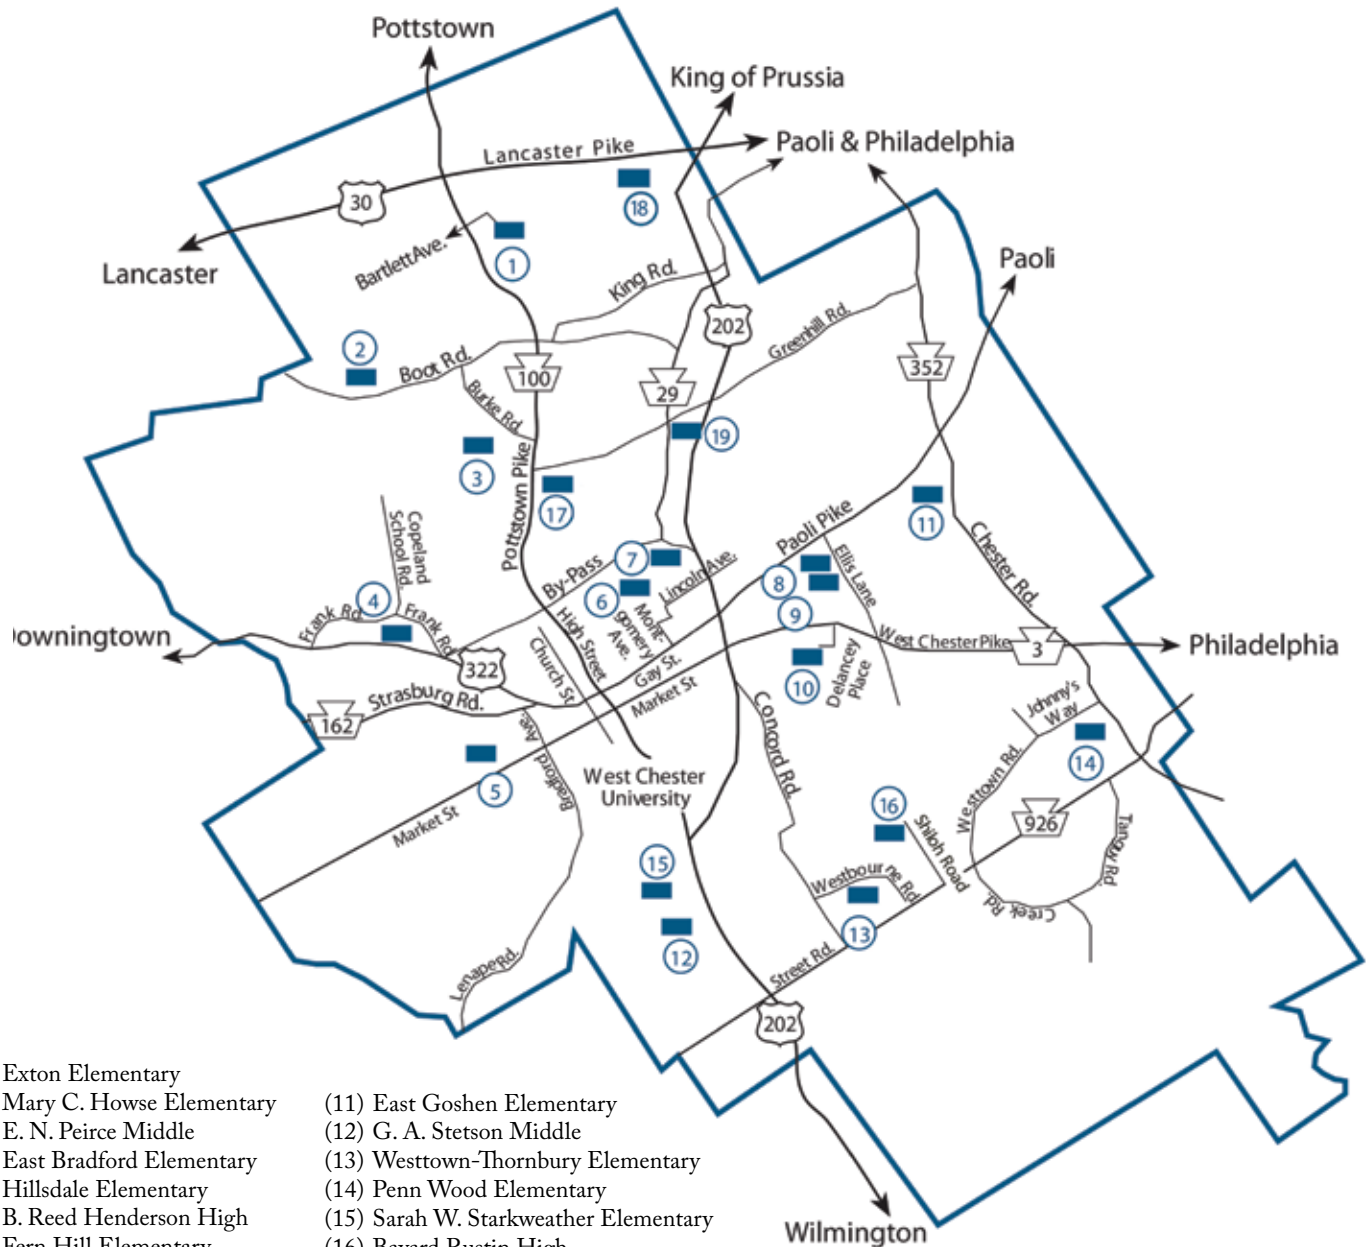

SITE MAP

West Chester Area School District, 782 Springdale Drive, Exton, PA 19341

Telephone: 484-266-1000 • Fax: 484-266-1175 • Website: www.wcasd.net

Facebook: [facebook.com/WestChesterAreaSchoolDistrict](https://www.facebook.com/WestChesterAreaSchoolDistrict) Twitter: @WestChesterASD

- | | |
|------------------------------|---------------------------------------|
| (1) Exton Elementary | (11) East Goshen Elementary |
| (2) Mary C. Howse Elementary | (12) G. A. Stetson Middle |
| (3) E. N. Peirce Middle | (13) Westtown-Thornbury Elementary |
| (4) East Bradford Elementary | (14) Penn Wood Elementary |
| (5) Hillsdale Elementary | (15) Sarah W. Starkweather Elementary |
| (6) B. Reed Henderson High | (16) Bayard Rustin High |
| (7) Fern Hill Elementary | (17) Greystone Elementary |
| (8) J. R. Fugett Middle | (18) Spellman Administration Offices |
| (9) East High | (19) Facilities & Operations |
| (10) Glen Acres Elementary | |