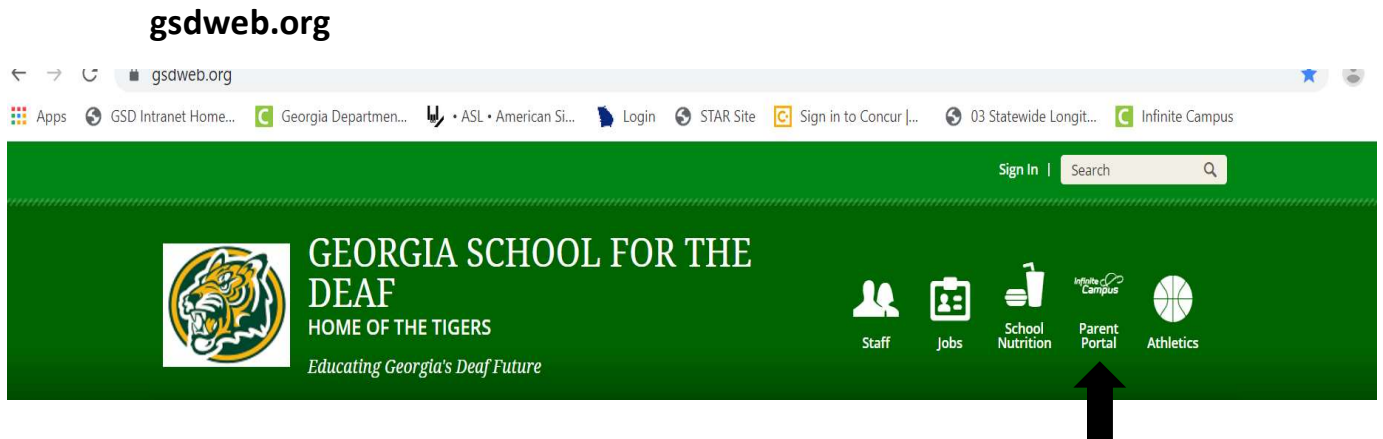

Parent Directions for Accessing SLDS from GSD website

Instrucciones para padres para entrar a SLDS desde el sitio web de GSD

1) Go to GSD website and select the Infinite Campus- Parent Portal as shown below:

1) Visite el sitio web de GSD y seleccione *Infinite Campus- Parent Portal* como se muestra a continuación: