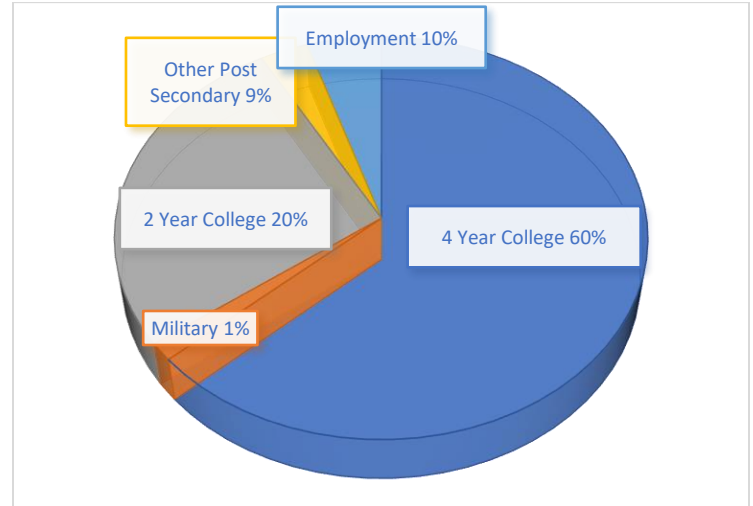

POST HIGH SCHOOL PLANS - CLASS OF 2024

ADVANCED PLACEMENT AWARDS 2024

- AP Scholar - 53
- AP Scholar with Honor - 40
- AP Scholar with Distinction - 29
- AP Capstone Diploma - 10
- AP Seminar & Research Certificate - 14
- National Merit Semi-Finalist - 2

TESTING PROFILE

	<u>EIHS</u>	<u>National</u>	<u>NY State</u>
<u>SAT</u>			
Reading/Writing	551	519	522
Math	558	505	513
<u>ACT</u>			
Mean	25.0	19.5	25.3

2024 ADVANCED PLACEMENT TESTING

372 students took a total of 659 exams.

Scores of 3 or higher were earned on 70% of the exams.

ART/MUSIC DEPARTMENT AWARDS

Art Department Awards & Scholarships

Music Department Awards & Scholarships

National School Choral Award Winner

Music Department Paul Breezee Award/Band Program

The Dagney and Oley Christiansen Award/Orchestra Program

ATHLETIC DEPARTMENT AWARDS

Varsity Girls' Soccer League Champions

Girls' Cross-Country League & Division Champions

Boys' Bowling League Champions

Boys' Combined Swimming League Champions

Cheerleading County Champions

Girls' Bowling League Champions

Girls' Basketball League Champions

Wrestling League/Dual Tournament & County Dual Champions

Varsity Girls' Spring Track League Champions

Varsity Baseball League V Champions

Varsity Boys' Lacrosse League Champions