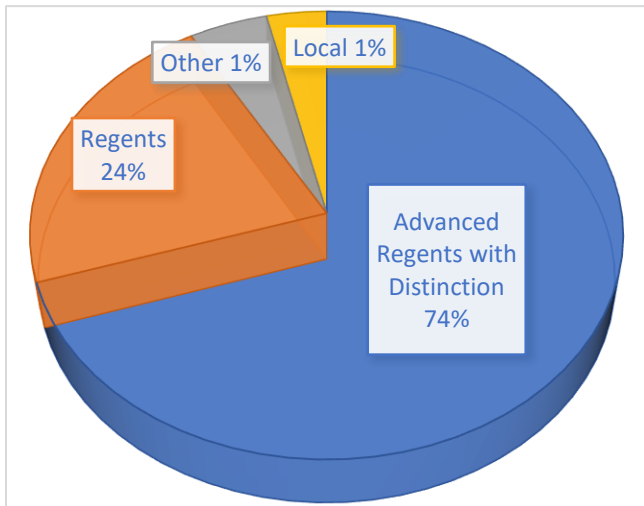

DIPLOMAS - CLASS OF 2024