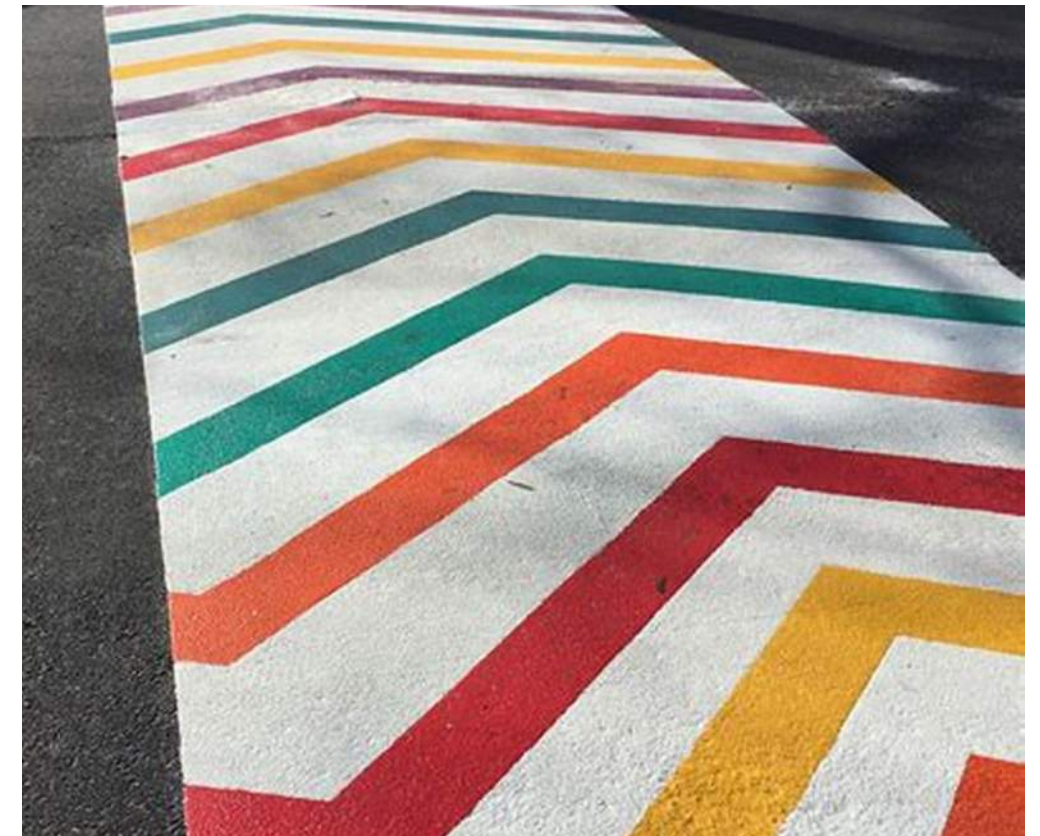

# Design Features

artful scrim for chain link fence

pavement art

colorful painted concrete barriers

movable planters

shade features

# Crosswalk Art

BEST TO STAY WITHIN THE EXISTING PAINTED CROSSWALK BOUNDARIES.  
City is considering working with an artist on a design.