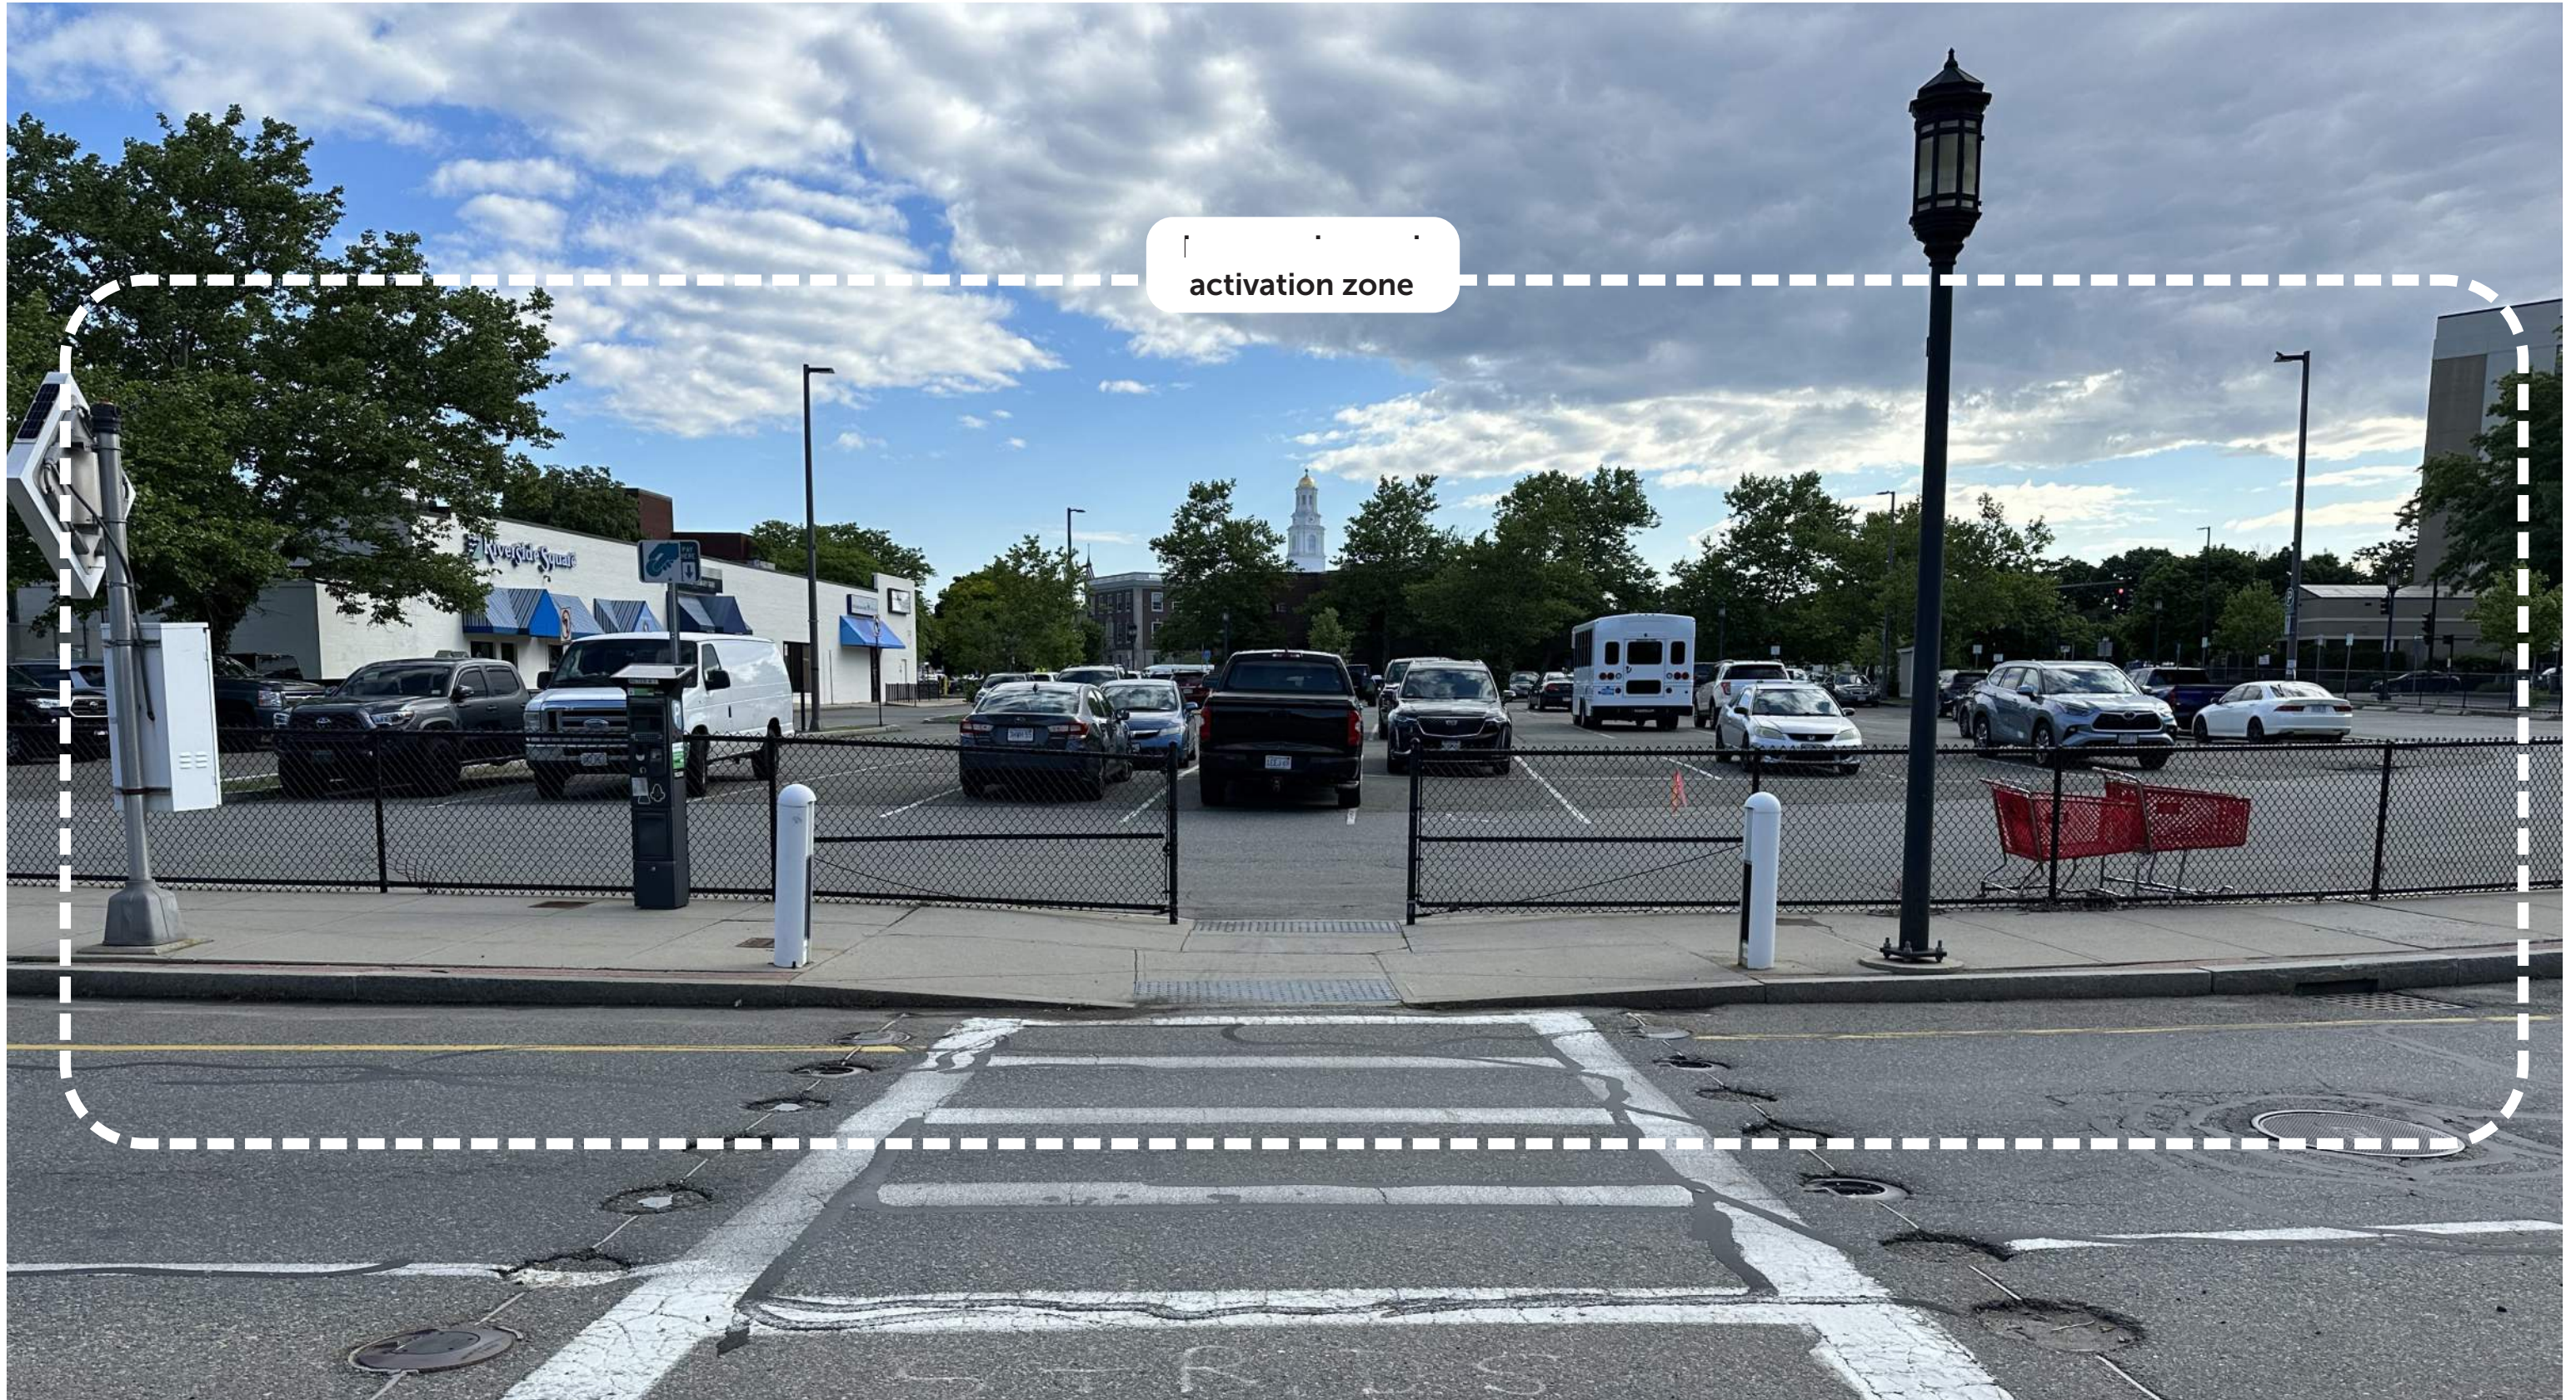

# Design Features

artful scrim for chain link fence

pavement art

colorful painted concrete barriers

movable planters

shade features

# Crosswalk Art

BEST TO STAY WITHIN THE EXISTING PAINTED CROSSWALK BOUNDARIES.  
City is considering working with an artist on a design.