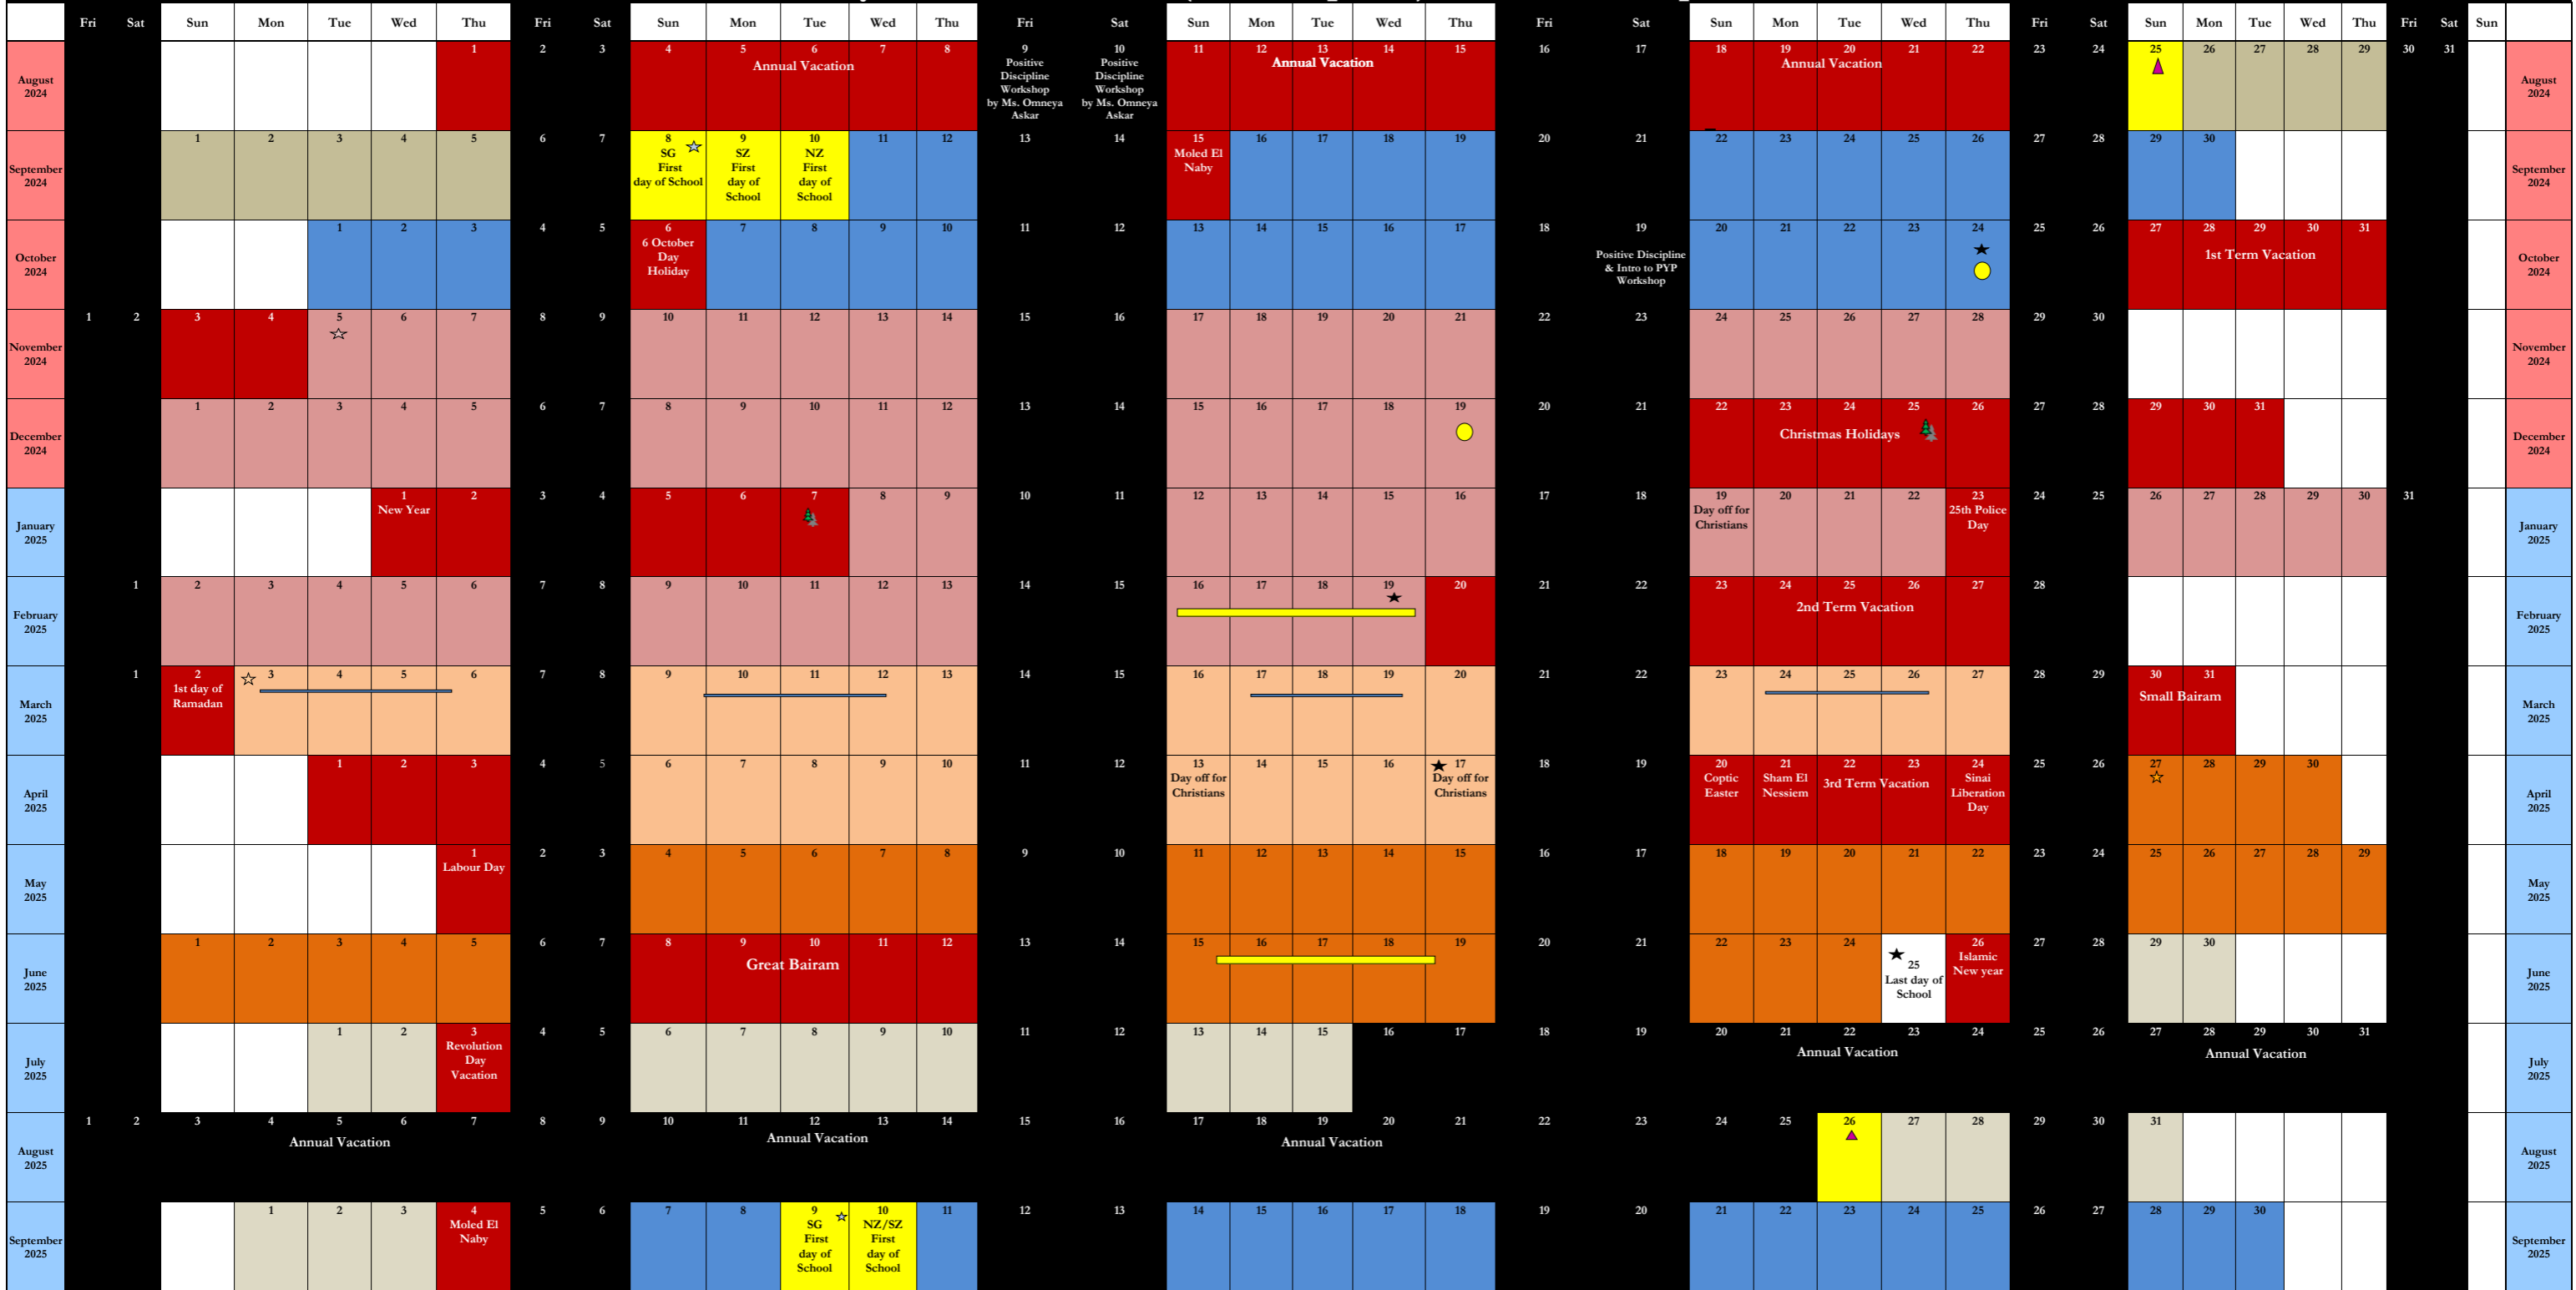

GPIS Yearly External Calendar (All Campuses) SY 2024-2025 Upd. 29/9/2024

SY 2024-2025

▲	First working day for Staff	☆☆☆☆	First day of first term First day of second term First day of third term First day of fourth term
🎄	Christmas	🎄	Holidays & Vacations
★	End of term	★	Training & Preparation period
🌙	Students Hours for Ramadan (8:30 - 1:30)	🌙	Half Day for Schools & Nurseries (Students leave at 12:30)
📅		📅	MYP Exams (MYP Students will leave early)

Term 1	33	
Term 2	63	33+30
Term 3	29	
Term 4	38	29+9

Total No. of days 163