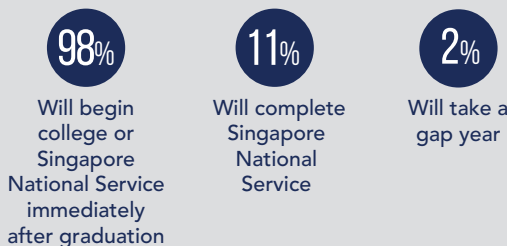

OVERVIEW

Established in 1956
Independent, non-profit, day school
Non-selective admissions

HIGH SCHOOL STUDENTS

Entire High School

Class of 2025

ACADEMICS

193 unique high school course options
Average class size: 15.7

APPLICATION POLICIES

As of 2022, SAS no longer has a college application limit
All recommendations are confidential

CLASS OF 2024 GRADUATES

CURRICULAR FEATURES

AT SAS

- Advanced Studies Courses: SAS offers 28 Advanced Topic (AT) and 20 Advanced Placement (AP) courses
- Designed by SAS teachers, AT courses provide unique, college-level, learning experiences that supplement or exceed the AP curriculum
- Students may take a maximum of 7 AP credits while in high school. There is no limit on AT credits
- Catalyst: Required course in which juniors and seniors design independent, interest-based projects
- Quest: Immersive, project-based interdisciplinary program offered to juniors and seniors
- Partnered with Global Online Academy, offering 33 supplemental courses on contemporary issues