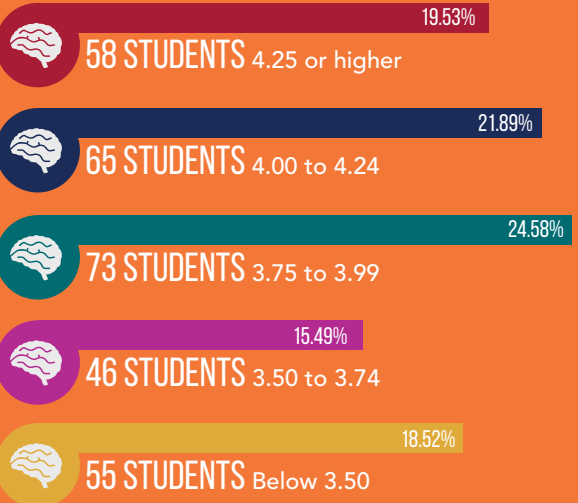

Sixth semester weighted GPA range

COLLEGE ENTRANCE EXAMS

AT SAS

The middle 50% of super scores for the Class of 2024 are reported below

SAT SUMMARY

The SAT was taken by **282** members of the Class of 2024. All scores, including all students across all grade levels.