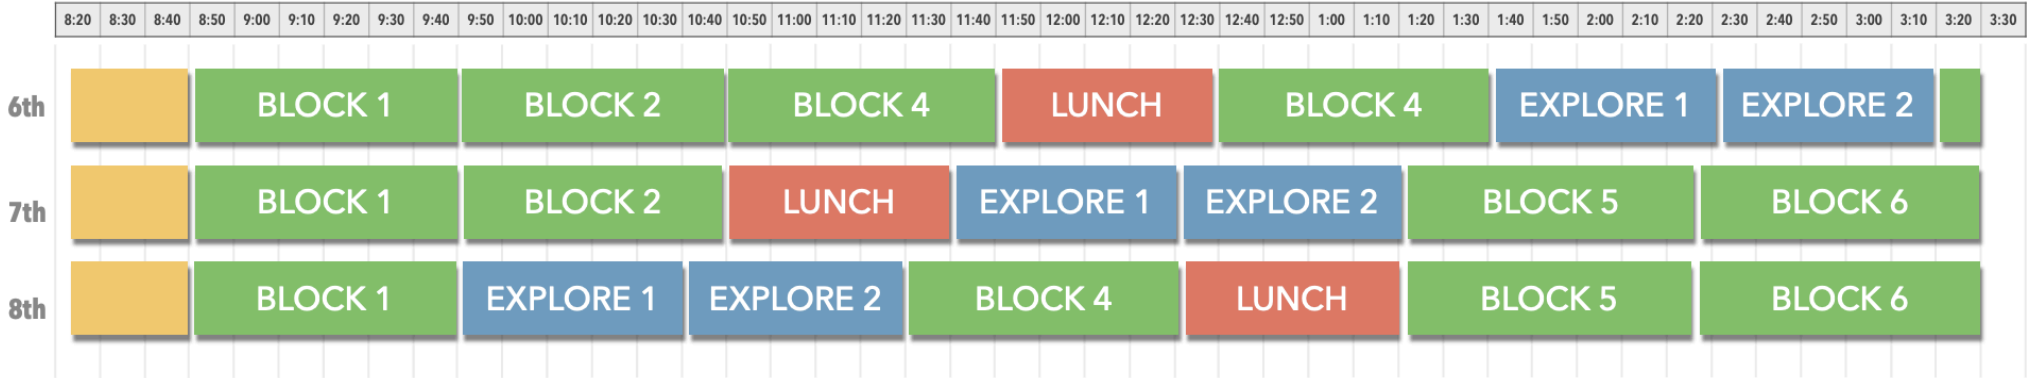

WHITTEMORE PARK MIDDLE

2024-2025

SIXTH GRADE

TIGERS PAUSE	Arrival - 8:40
BLOCK 1	8:40-9:40
BLOCK 2	9:44 - 10:44
BLOCK 3	10:48 - 11:48
LUNCH	11:53 - 12:30
BLOCK 4	12:35 - 1:40
EXP 1	1:45 - 2:30
EXP 2	2:35 - 3:20
BLOCK 1 DISMISSAL 3:20-3:30	

SEVENTH GRADE

TIGERS PAUSE	Arrival - 8:40
BLOCK 1	8:40-9:40
BLOCK 2	9:44-10:44
LUNCH	10:50-11:29
EXP 1	11:34-12:20
EXP 2	12:25 - 1:10
BLOCK 5	1:15 - 2:20
BLOCK 6	2:25 - 3:30

EIGHTH GRADE

TIGERS PAUSE	Arrival - 8:40
BLOCK 1	8:40-9:40
EXP 1	9:45-10:30
EXP 2	10:35 - 11:20
BLOCK 4	11:25-12:30
LUNCH	12:35 - 1:10
BLOCK 5	1:15 - 2:20
BLOCK 6	2:25 - 3:30