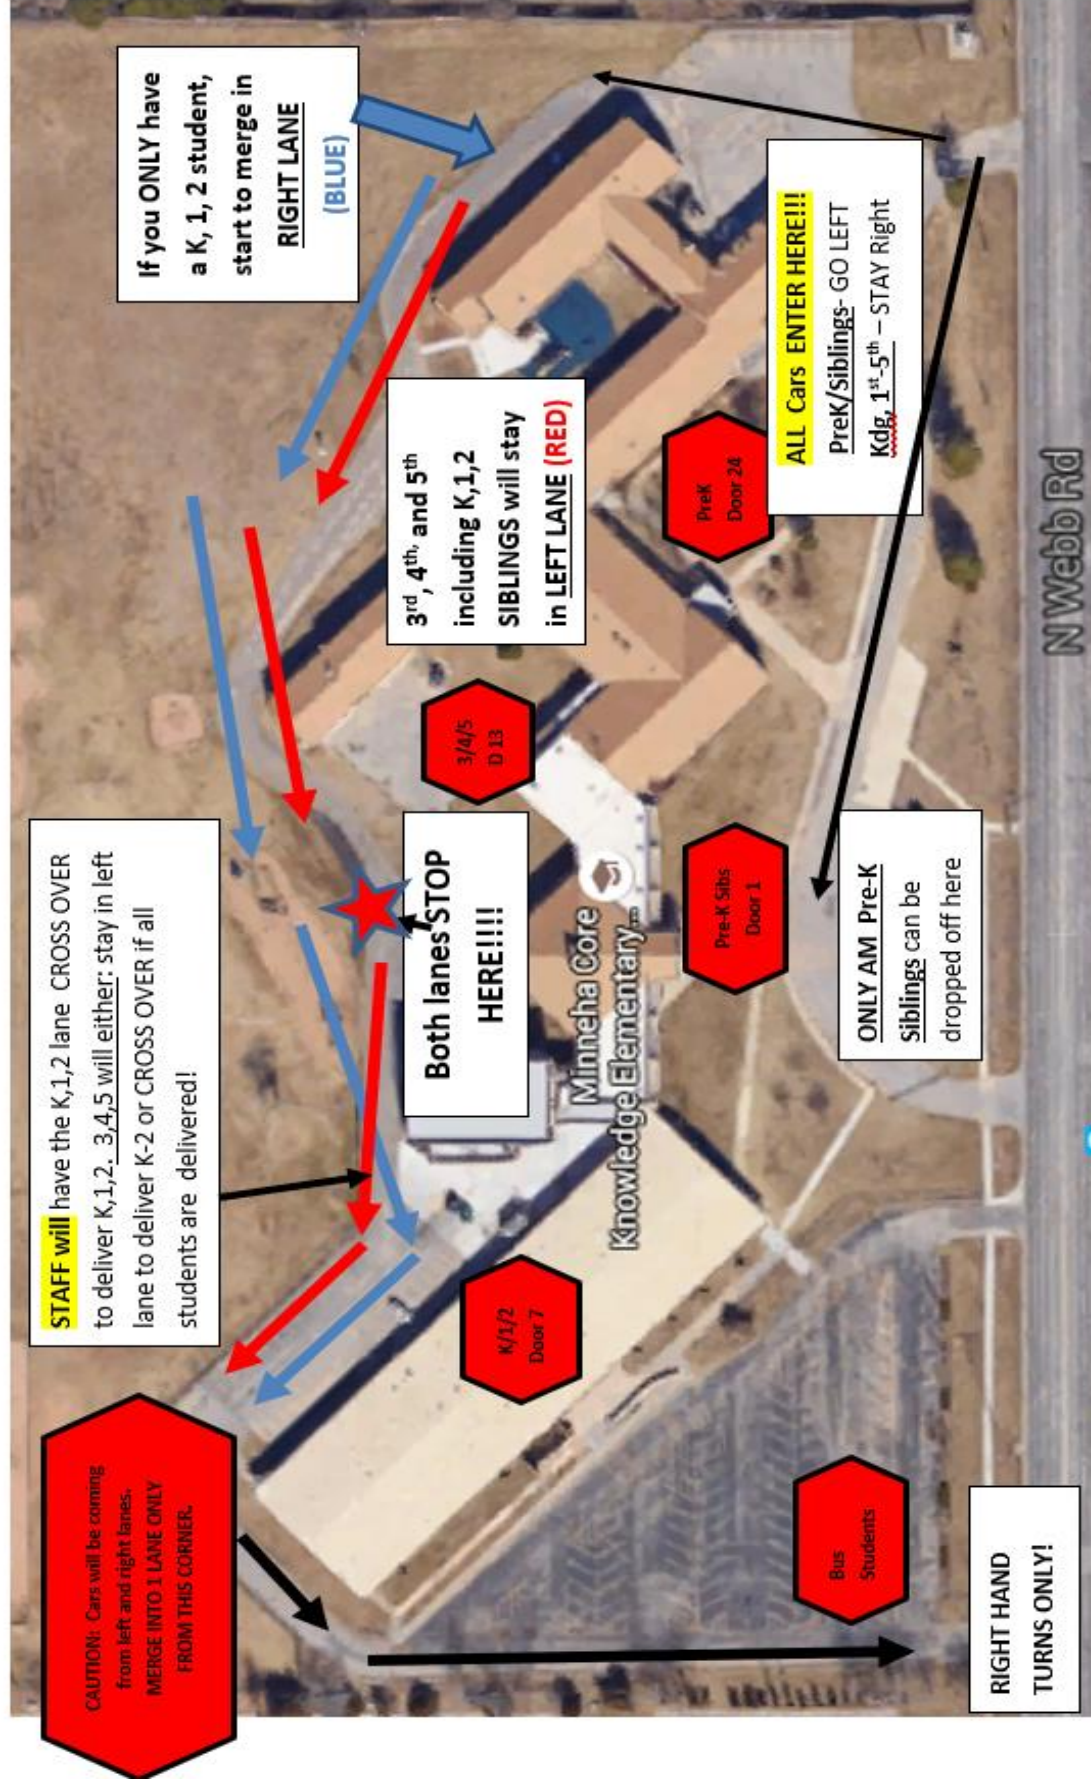

# MINNEHA ARRIVAL PROCEDURES PreK-5<sup>th</sup> (Please do not arrive earlier than 8:45am)

Parents- Due to many factors in keeping our students and staff safe and healthy, we will not be letting students out of cars until 8:45am. They will need to stand outside until 8:50 when the first bell rings. AFTER 9:00am – IF YOU DO NOT SEE A STAFF MEMBER in the back, YOU WILL NEED TO DRIVE TO THE FRONT DOOR by the flagpole AND DROP STUDENT OFF for a late Pass.

**PRE-K Parents- you will need to park on the right hand side of the drive or in a parking spot and hand deliver your child to the PreK teacher at 8:50am at Door 24.**