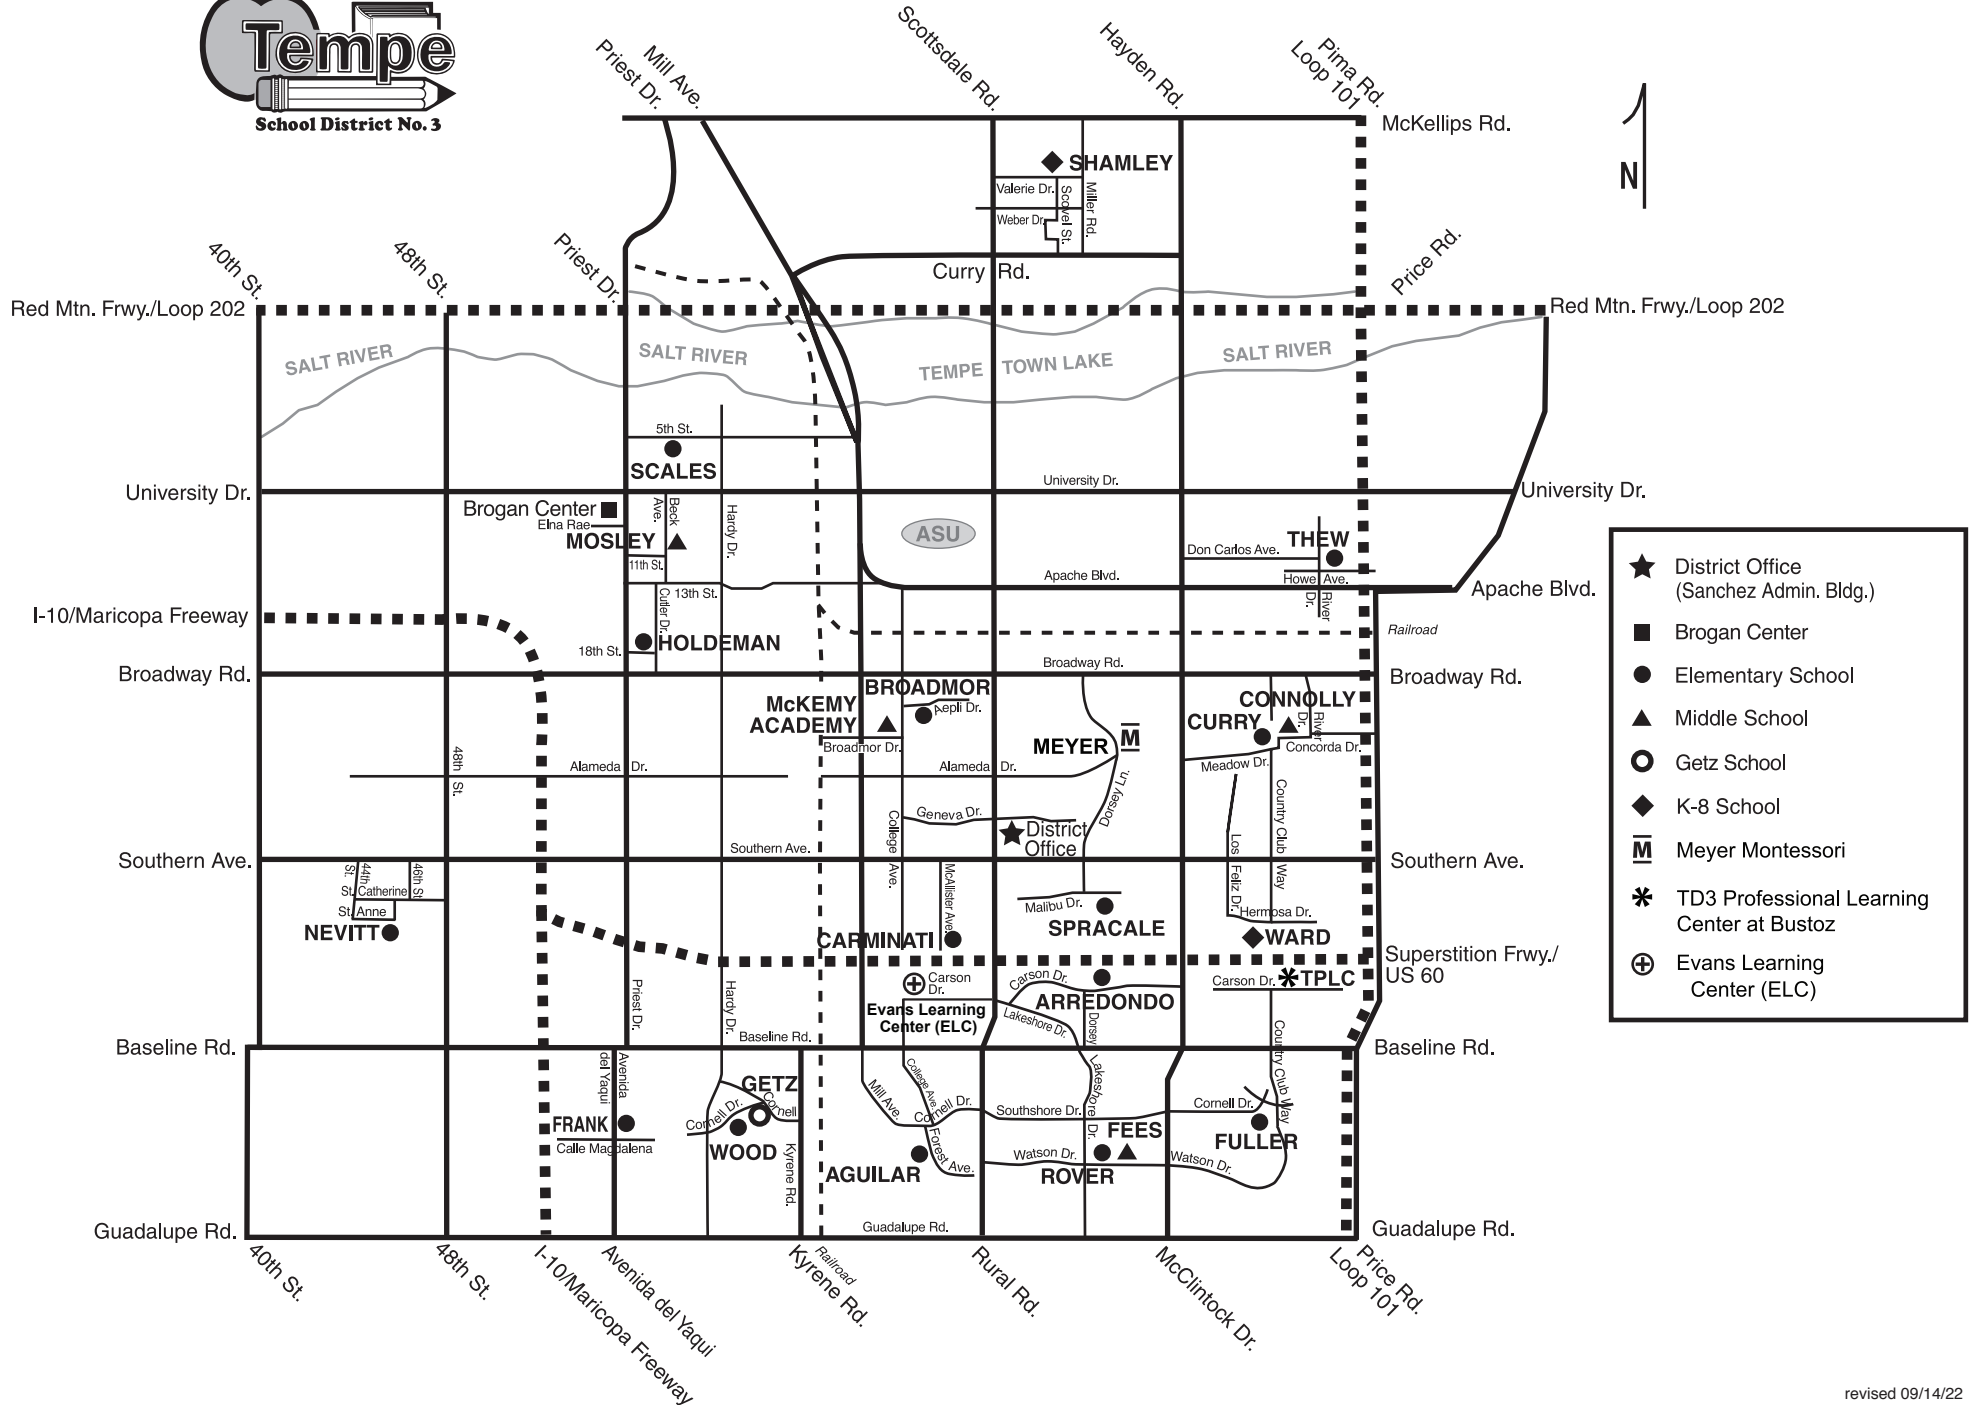

Tempe Elementary School District No. 3

- ★ District Office (Sanchez Admin. Bldg.)
- Brogan Center
- Elementary School
- ▲ Middle School
- Getz School
- ◆ K-8 School
- M Meyer Montessori
- * TD3 Professional Learning Center at Bustoz
- ⊕ Evans Learning Center (ELC)