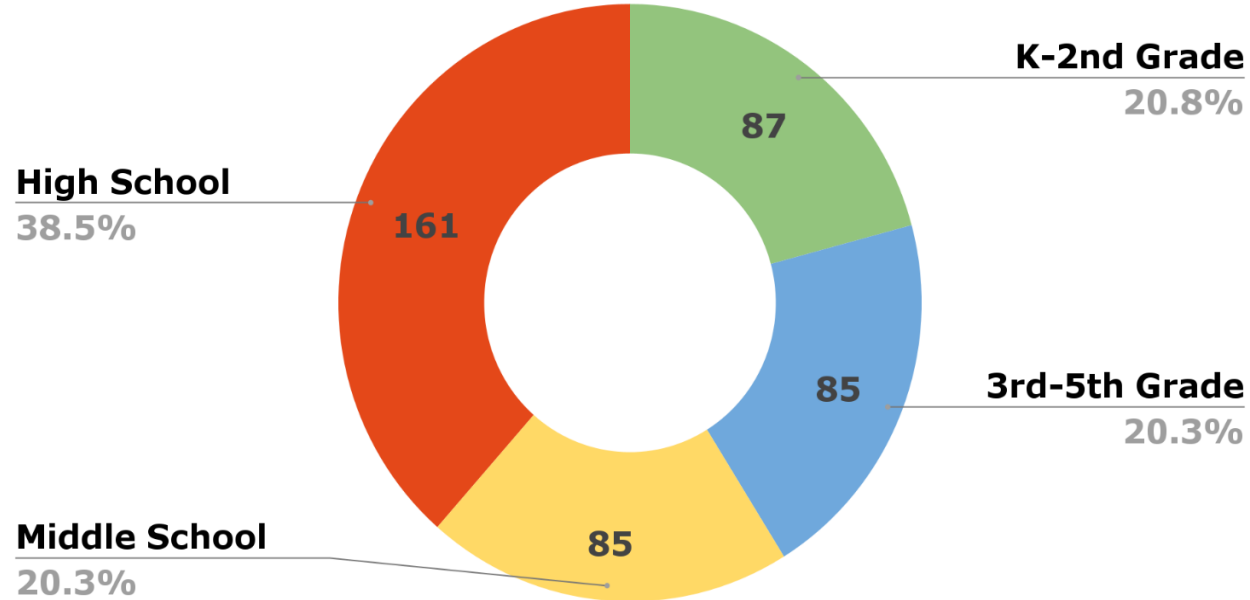

Private School Enrollment by Grade Level

2021-2022