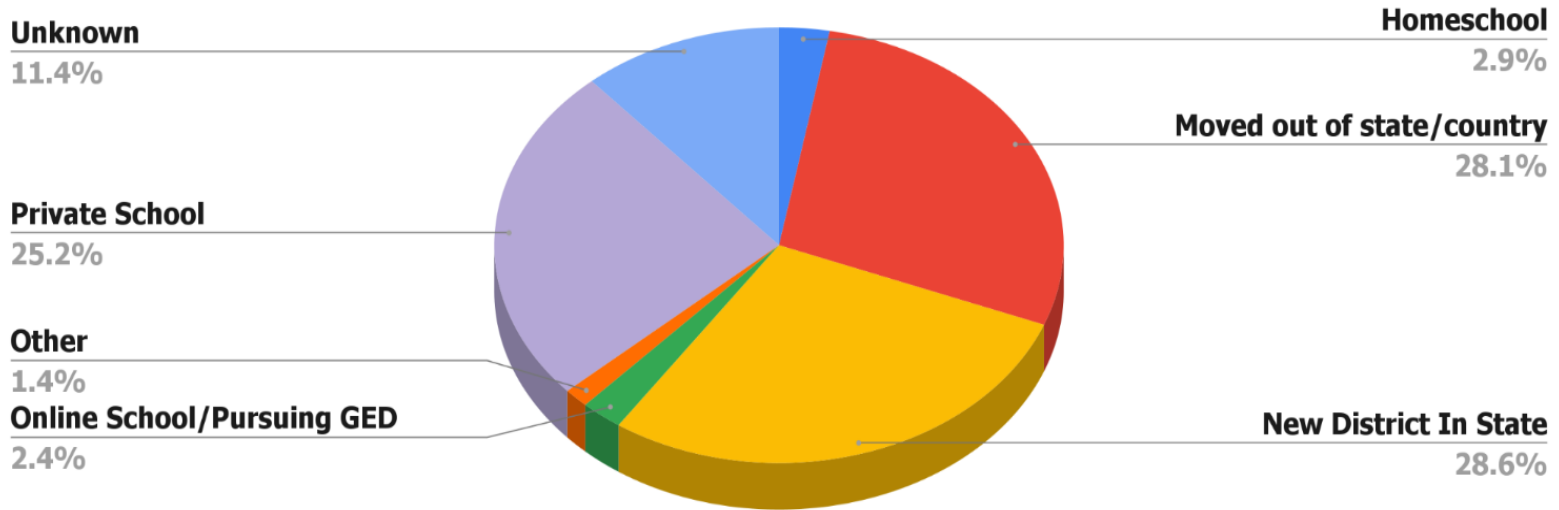

Withdrawals 2-2-22 to 8-30-22

210 students reported