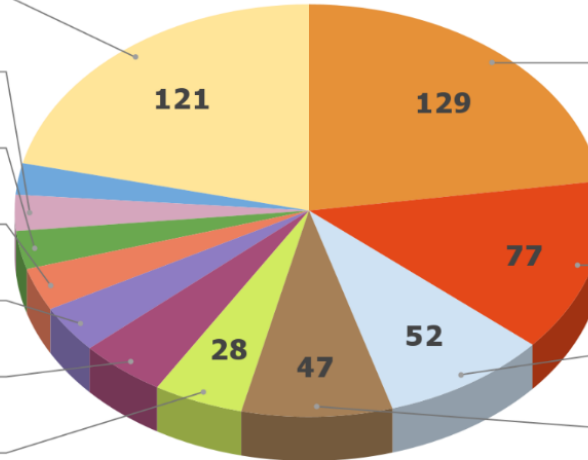

Private School Enrollment 2021-2022

MI Residents Enrolled in Private Schools 2021-2022

568 Students Reported

10 or less students

21.3%

Seattle Country Day School

2.8%

The Overlake School

3.0%

Eastside Preparatory School

3.3%

Forest Ridge

3.7%

Open Window School

4.8%

Hamlin Robinson School

4.9%

St. Monica Catholic School

22.7%

French American School

13.6%

North West Yeshiva

9.2%

Seattle Academy