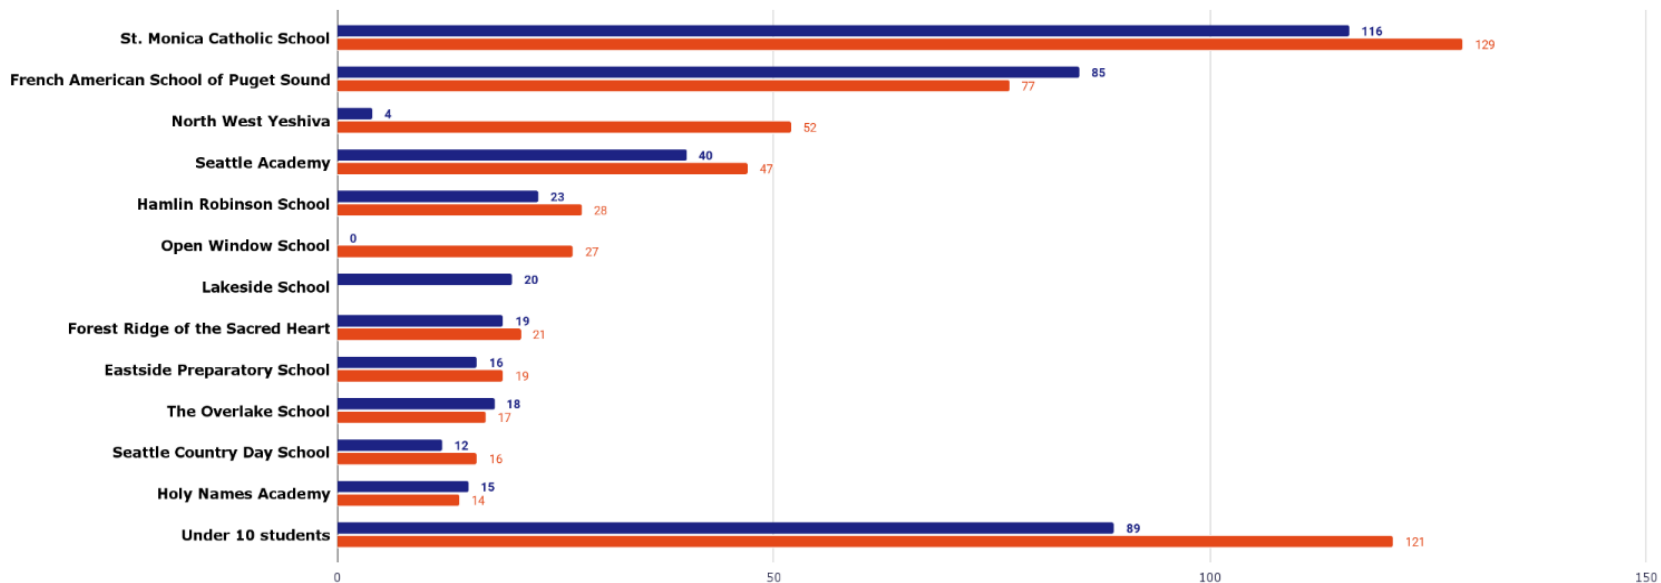

Enrollment by Grade Level

Private School Enrollment by Grade Level

2021-2022

2020-2021 vs. 2021-2022

MI Resident Enrollment in Private Schools

■ 2020-2021 ■ 2021-2022

Under 10 students: 18 schools reporting 2020-2021 - 31 schools reporting 2021-2022