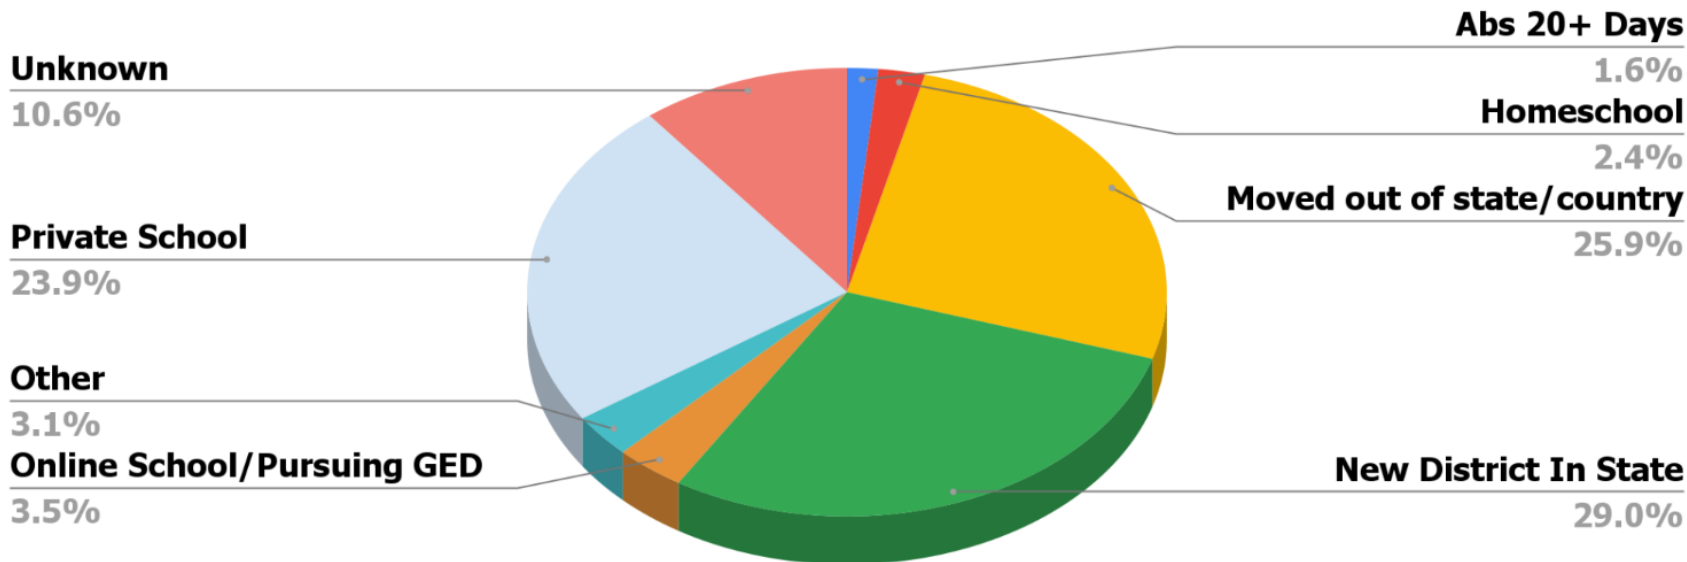

2021-2022 MISD Withdrawals

2021-2022 MISD Withdrawals

2021-2022 Withdrawals

255 students reported

Withdrawals

9-2-21 to 1-31-22

Withdrawals 9-2-21 to 1-31-22

45 Students Reported