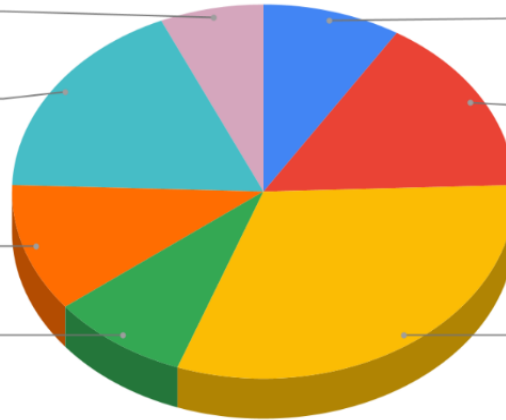

2021-2022 MISD Withdrawals

2021-2022 MISD Withdrawals

2021-2022 Withdrawals

255 students reported

Withdrawals

9-2-21 to 1-31-22

Withdrawals 9-2-21 to 1-31-22

45 Students Reported

Abs 20+ Days

8.9%

Moved out of state/country

15.6%

New District In State

31.1%

Withdrawals 2-2-22 to 8-30-22

Withdrawals 2-2-22 to 8-30-22

210 students reported

Withdrawal Reasons September 2019 - August 2022

Year	2021-2022		2020-2021		2019-2020	
	Semester 1	Semester 2	Semester 1	Semester 2	Semester 1	Semester 2
Abs 20+ Days	8.89%					
Homeschool		2.86%	17.07%	1.94%	2.11%	11.84%
Moved out of state/country	15.56%	28.10%	36.59%	33.33%	48.42%	29.28%
New District In State	31.11%	28.57%	17.07%	31.72%	28.42%	15.13%
Online School/Pursuing GED	8.89%	2.38%	4.88%	2.91%	2.11%	1.64%
Private School	17.78%	25.24%	12.20%	17.48%	12.63%	31.91%
Other	11.11%	1.43%	1.22%		2.11%	0.33%
Unknown	8.89%	10.95%	10.98%	12.62%	4.21%	9.87%
TOTAL (Semester)	45	210	82	309	95	304
GRAND TOTAL (School Year)	255		391		399	