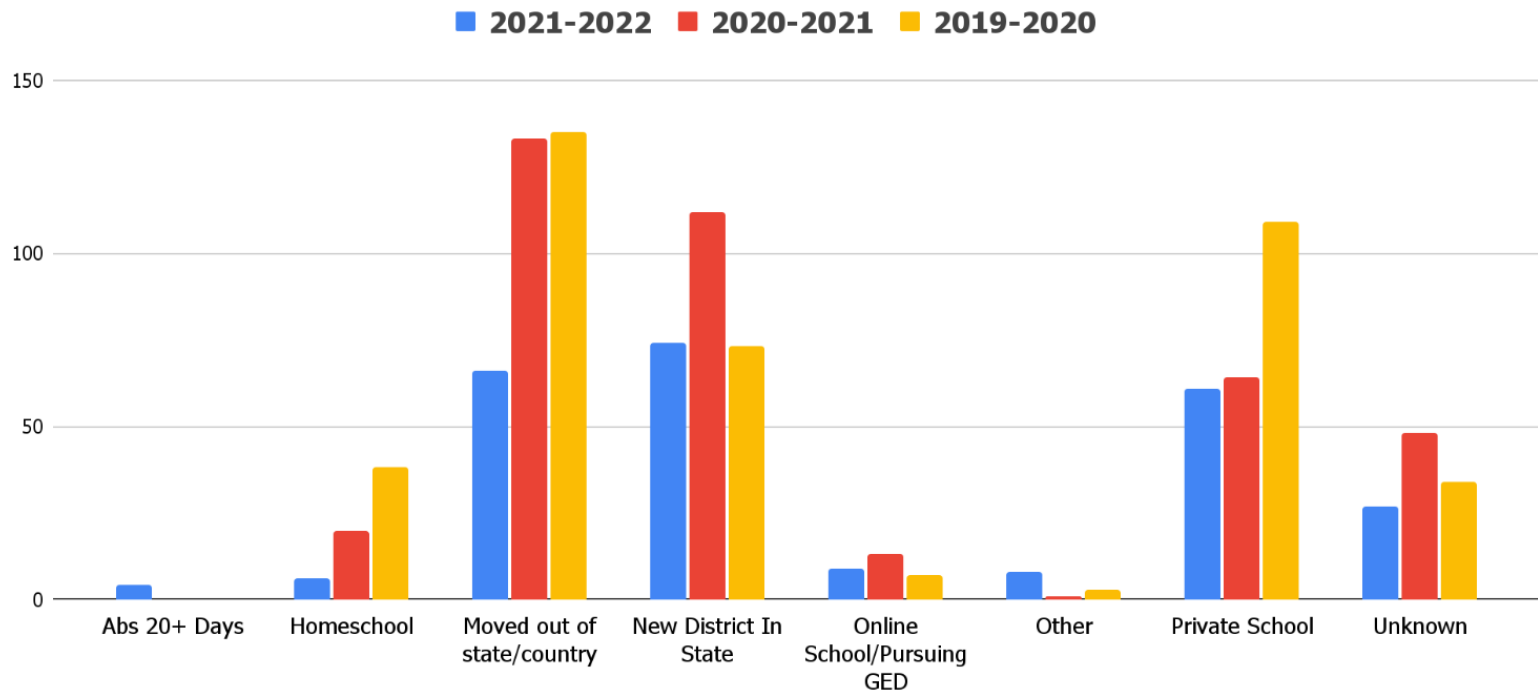

Withdrawal Reasons September 2019 - August 2022