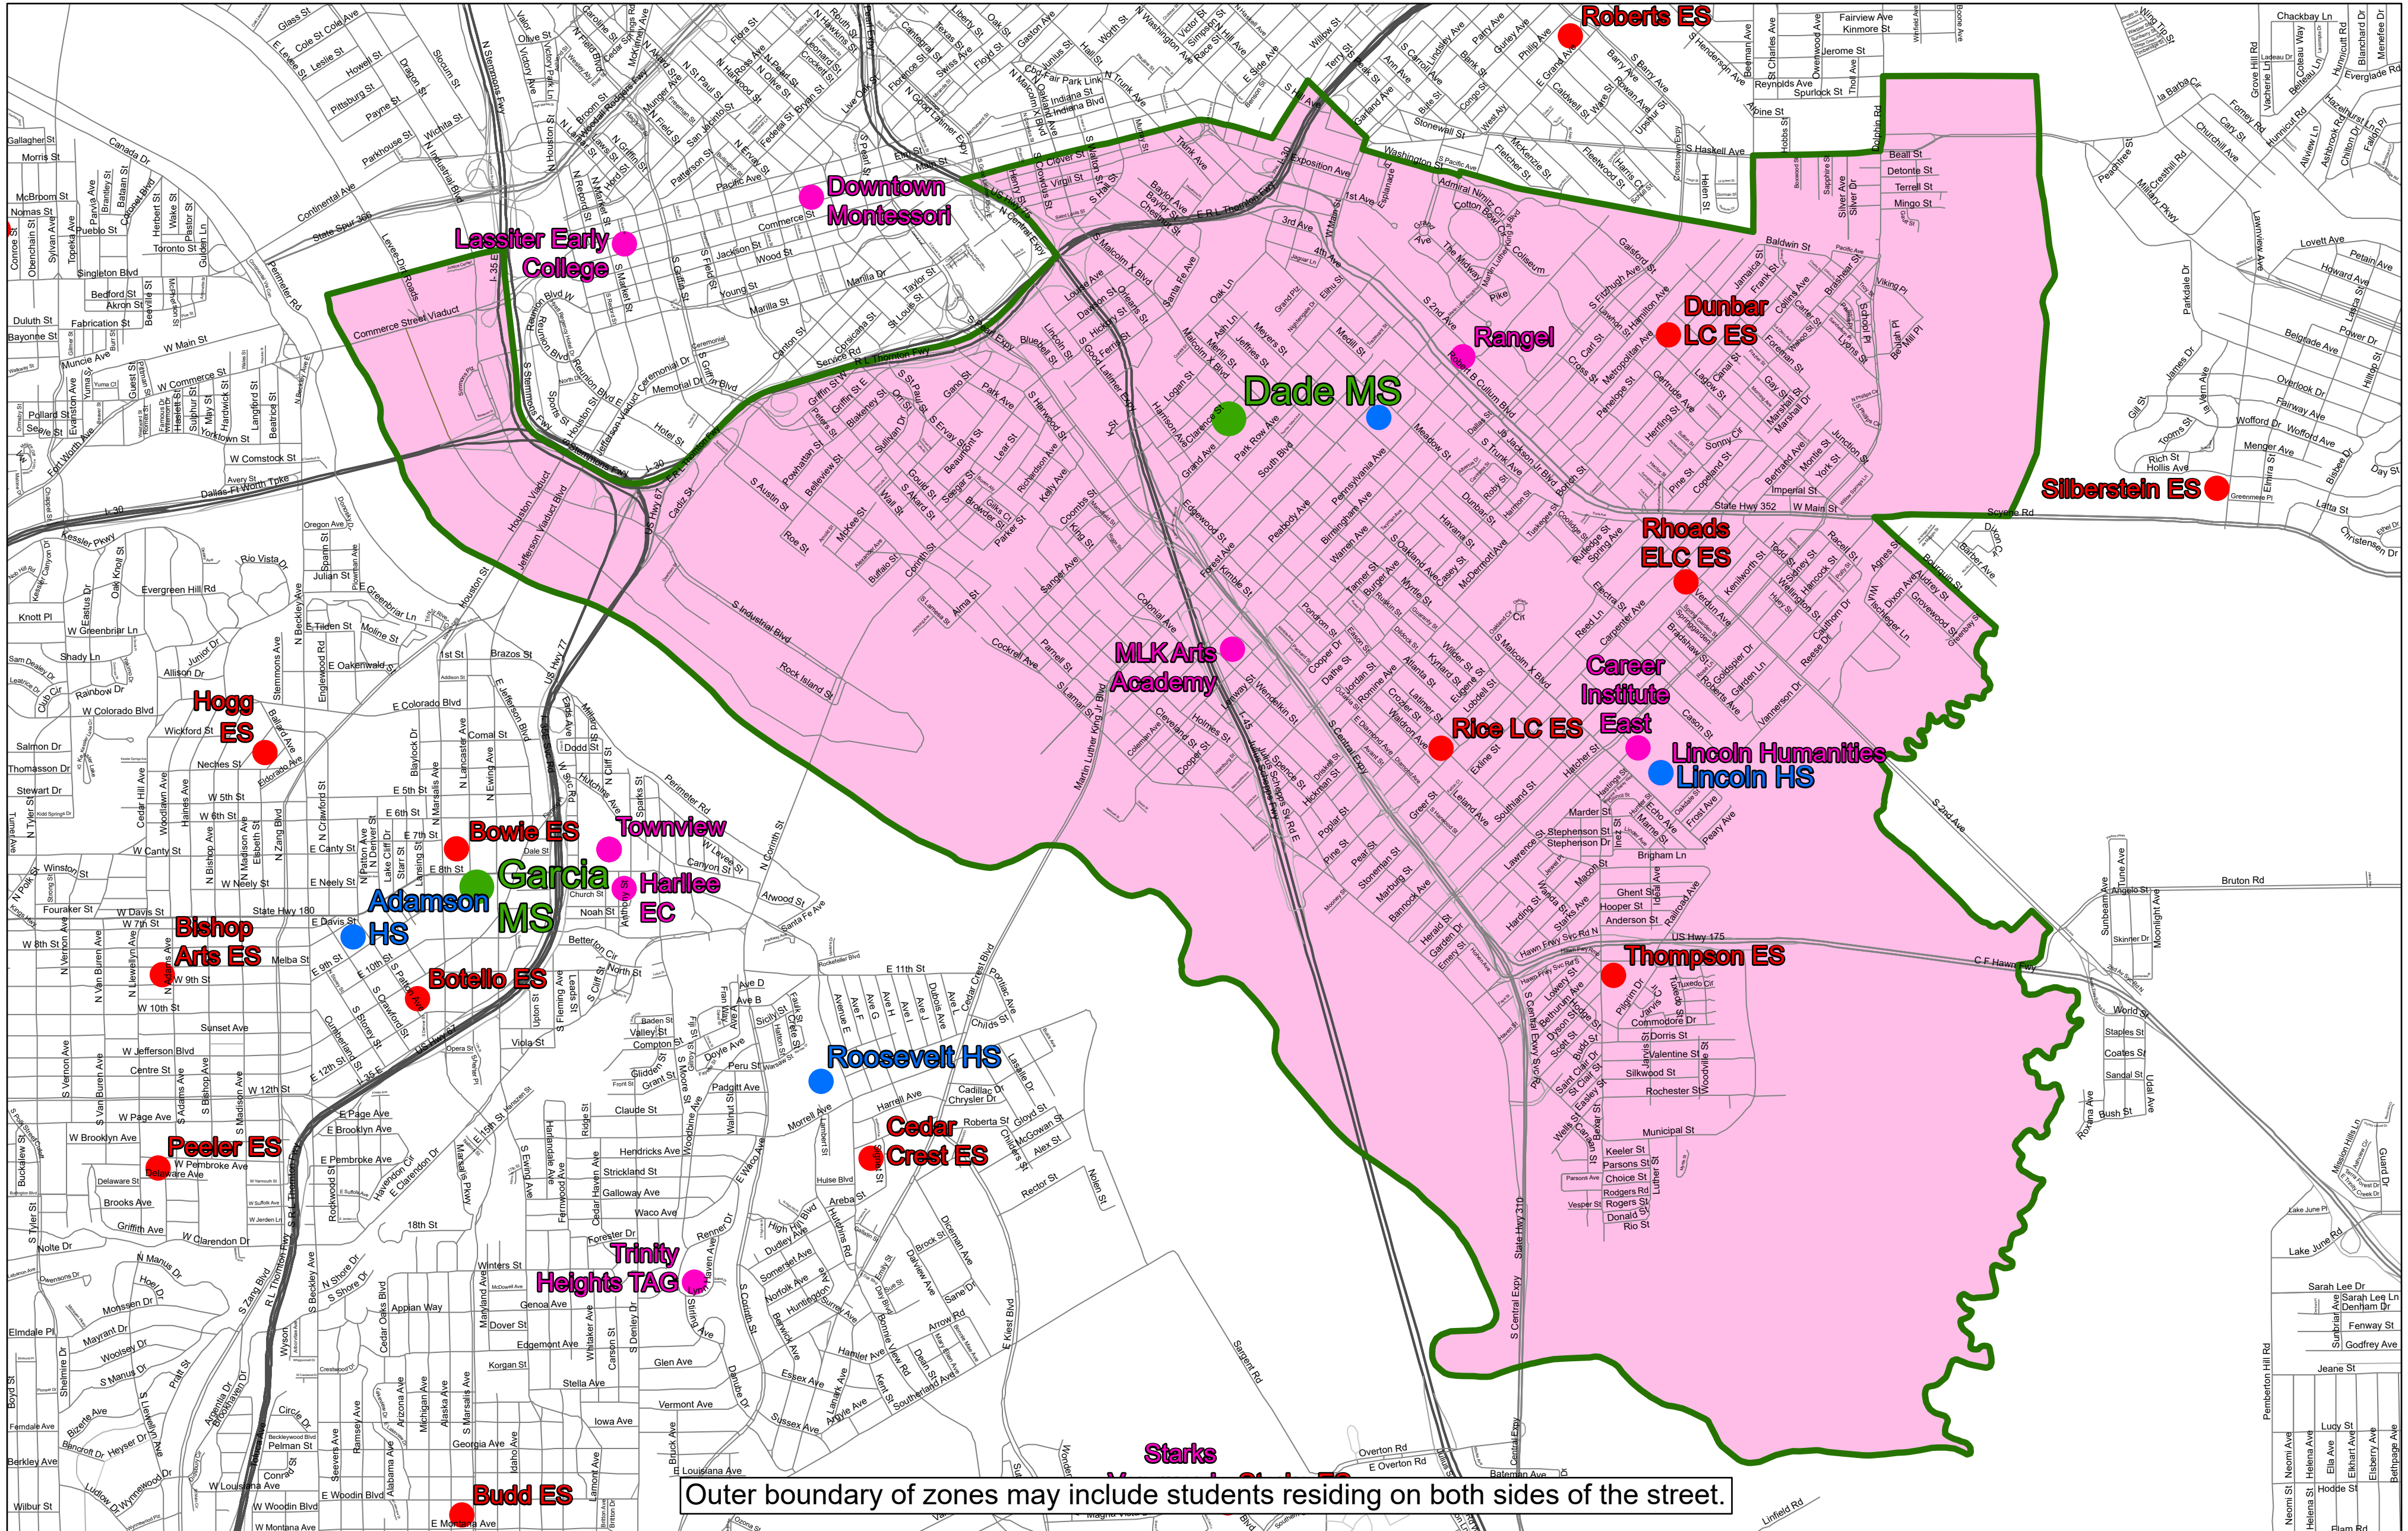

2024-2025 | Attendance Zone

Billy Earl Dade Middle School

Grades 6-8

Attendance Option: Students residing in the Roberts attendance zone have the option to attend Dade M.S. and Madison H.S. for grades 6 through 12.

Outer boundary of zones may include students residing on both sides of the street.

Usage Disclaimer

The GIS and Demographic Analysis department provides the data within this map document for informational purposes. The information included is not guaranteed and is intended for reference only. If you find a data item is in need of correction, please contact the GIS and Demographic Analysis department at (972) 925-3493.