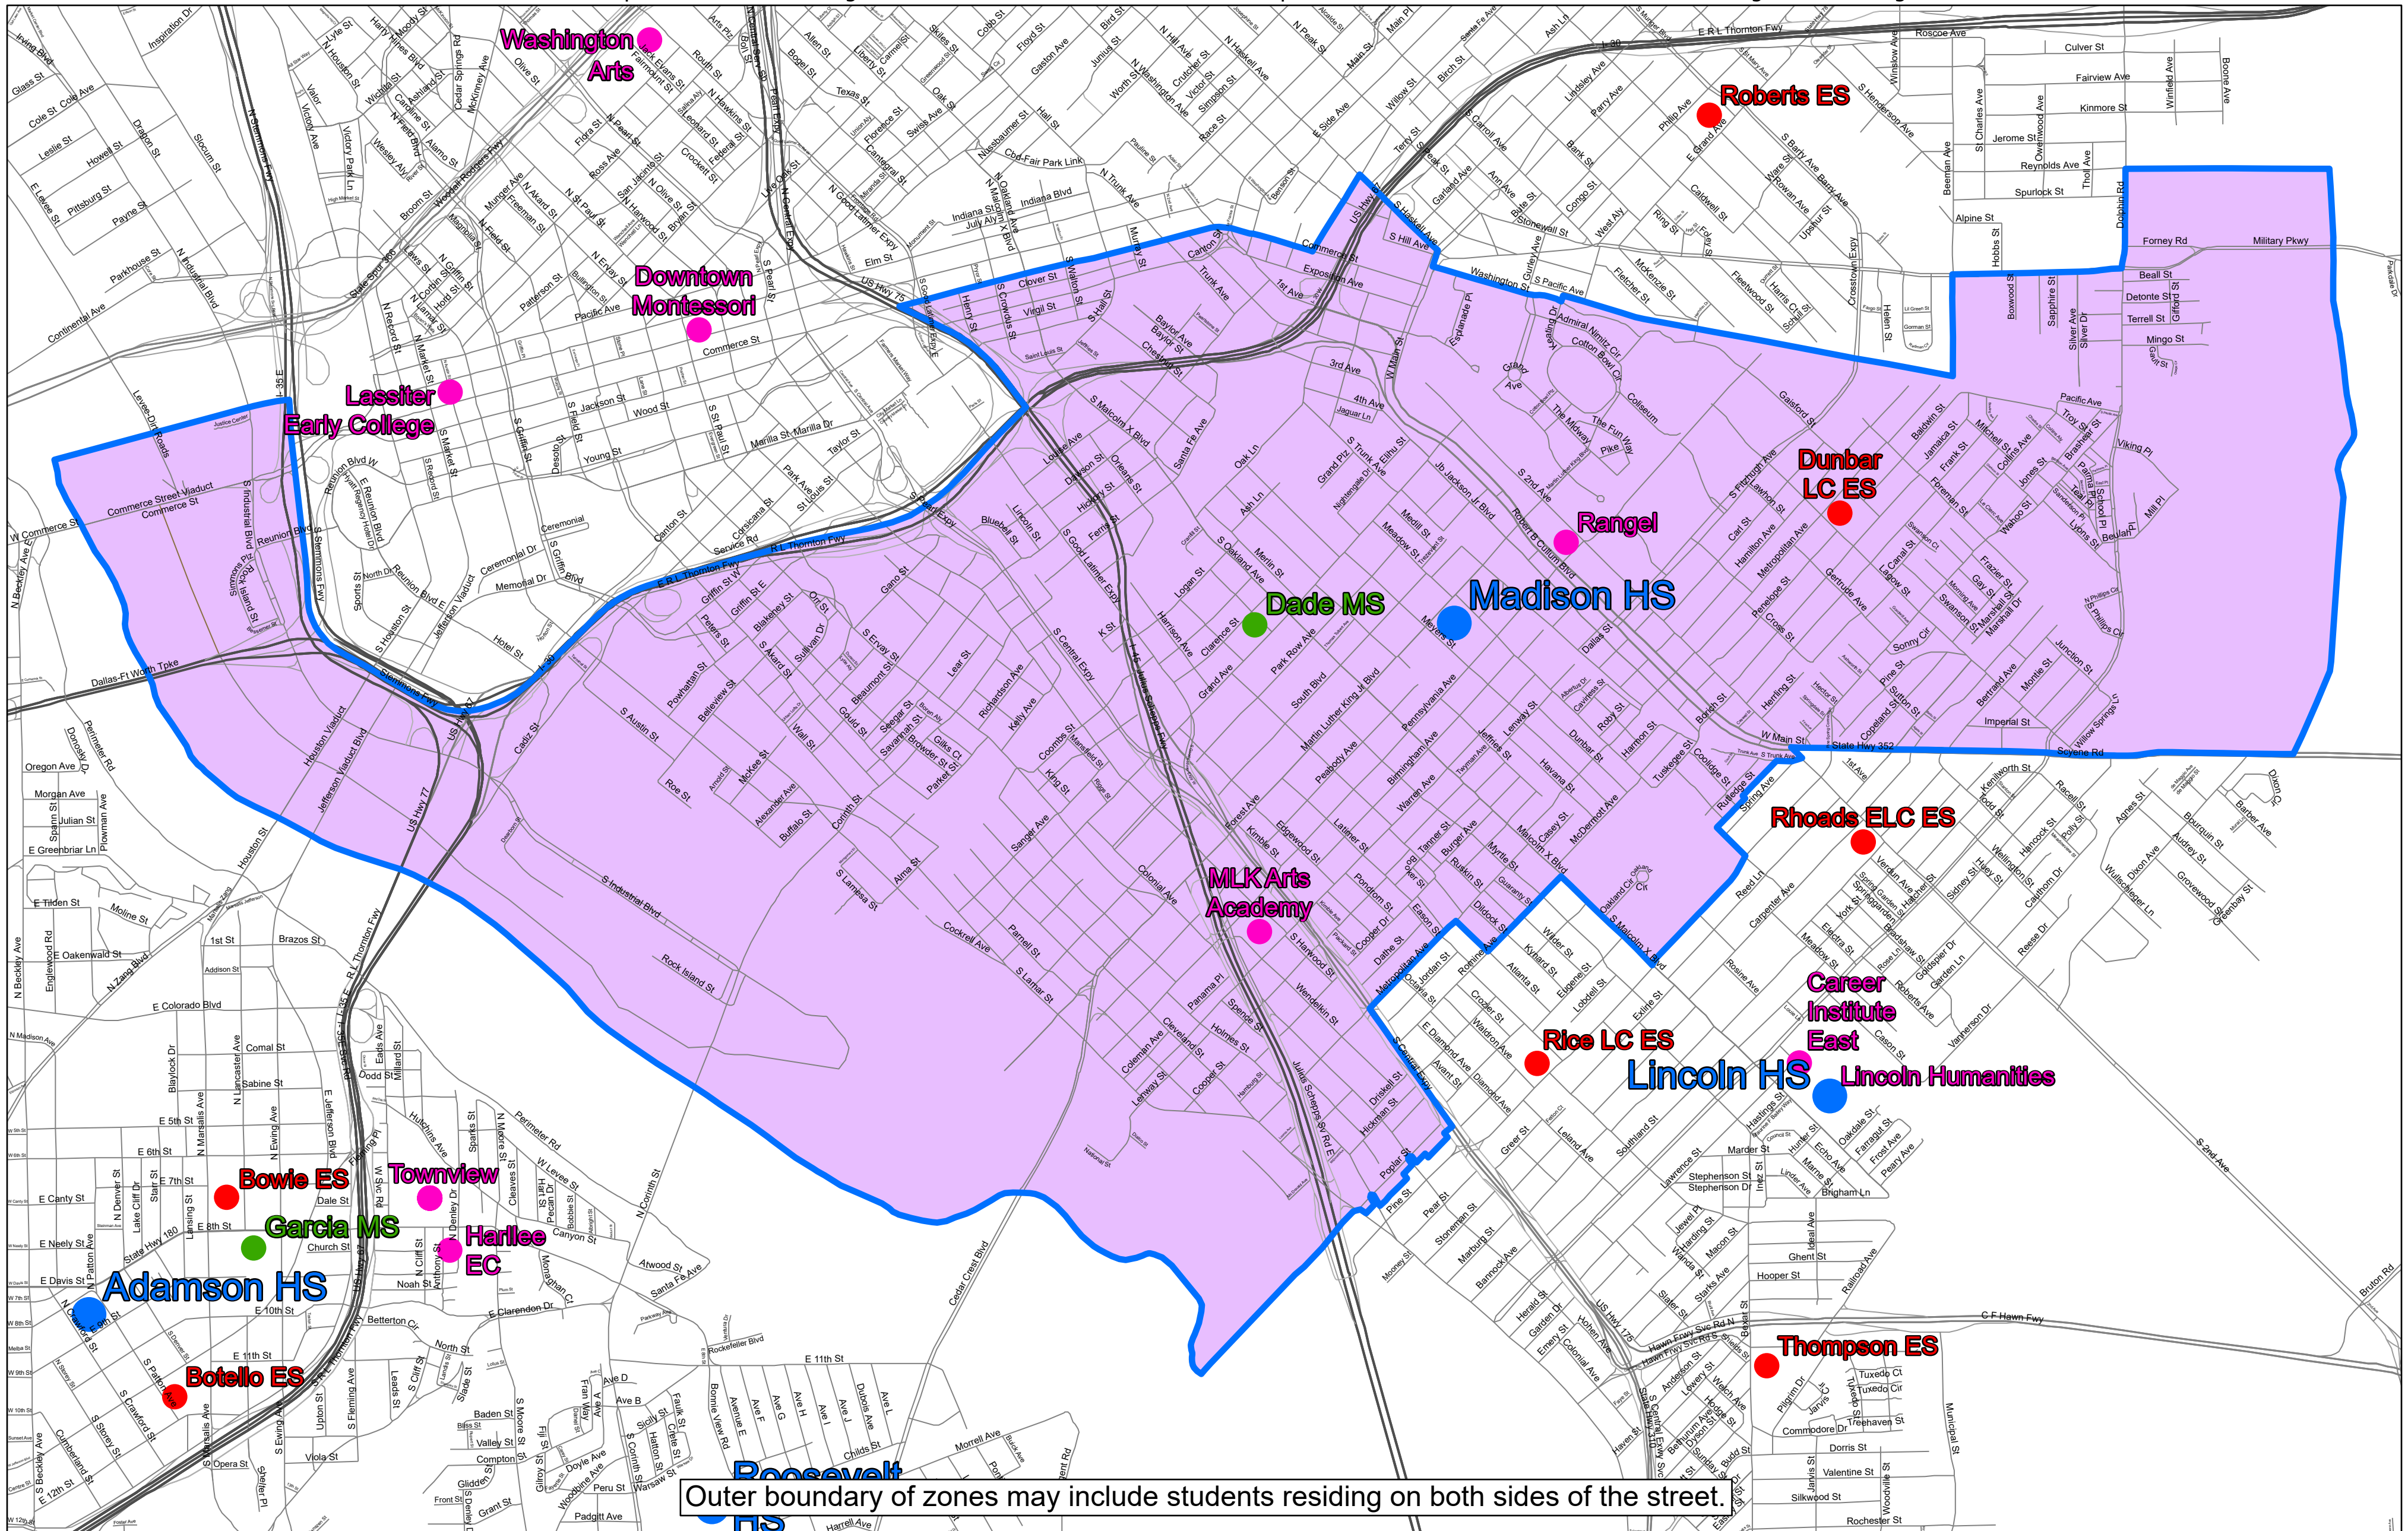

2023-2024 | Attendance Zone
James Madison High School

Grades 9-12

Attendance Option: Students residing in the Roberts attendance zone have the option to attend Dade M.S. and Madison H.S. for grades 6 through 12.

Outer boundary of zones may include students residing on both sides of the street.

Chief of Staff
Department of GIS and Demographic Analysis
Date Created: 7/12/2024

Usage Disclaimer

The GIS and Demographic Analysis department provides the data within this map document for informational purposes. The information included is not guaranteed and is intended for reference only. If you find a data item is in need of correction, please contact the GIS and Demographic Analysis department at (972) 925-3493.