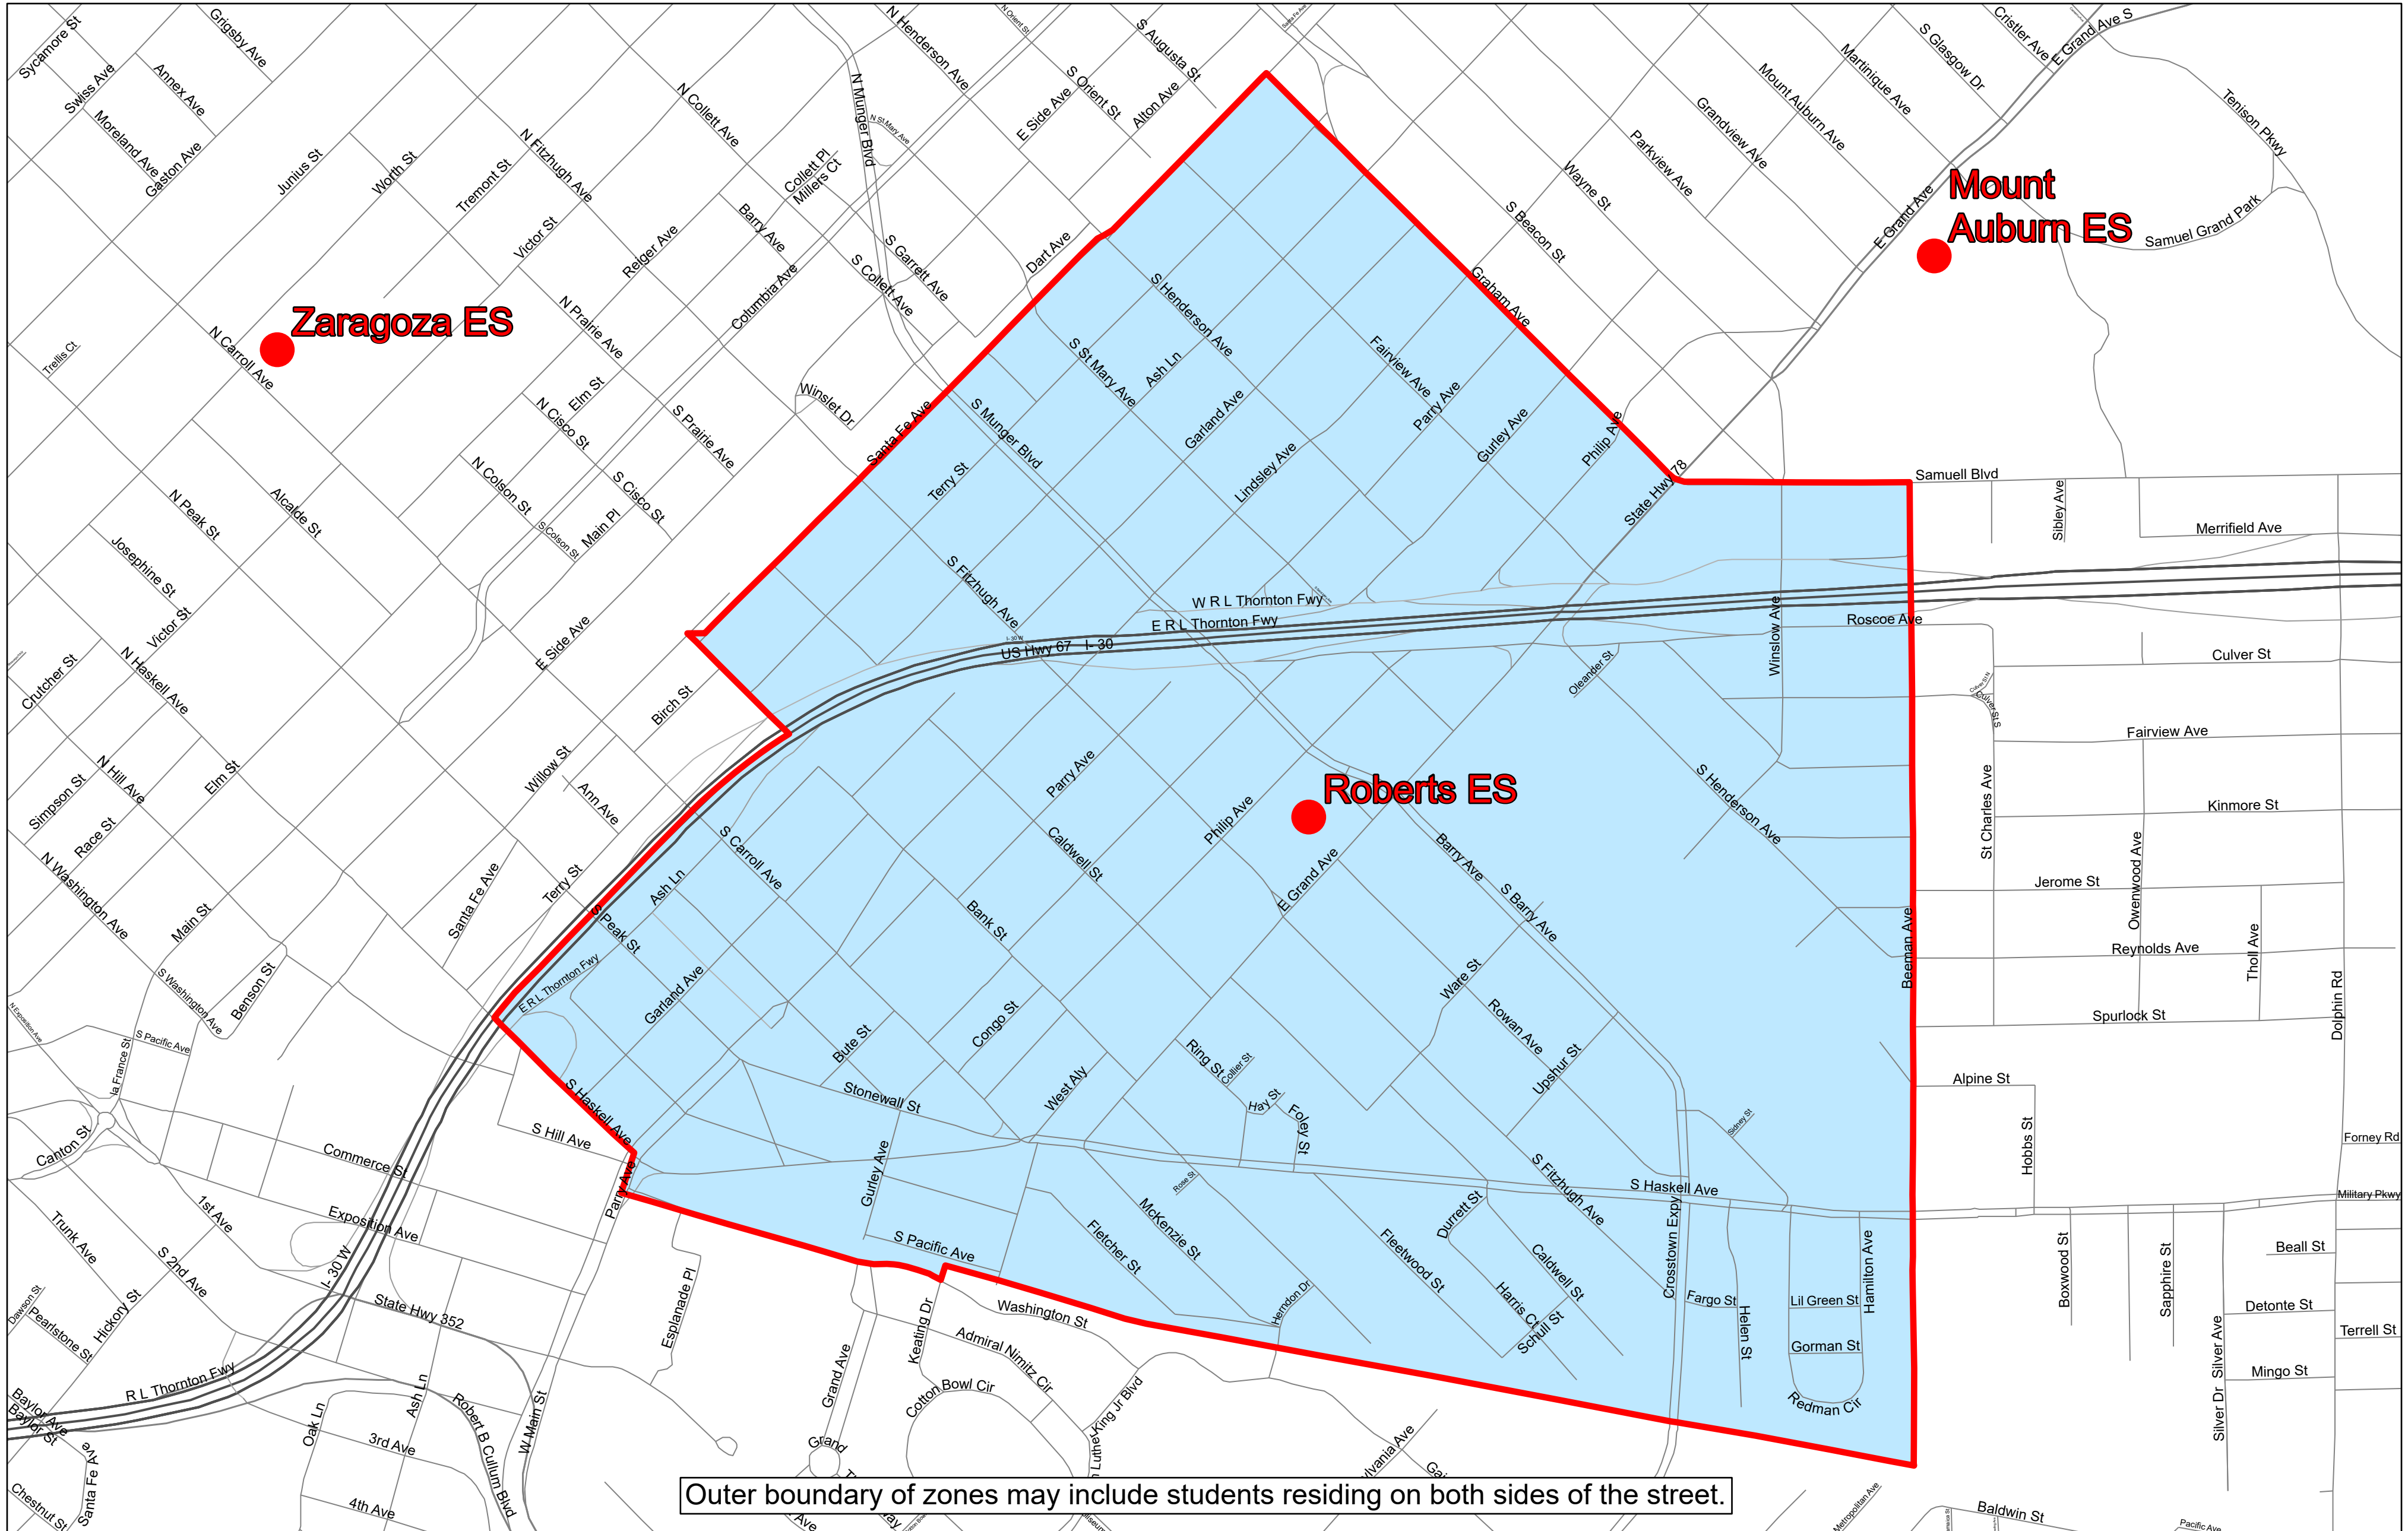

2024-2025 | Attendance Zone
Oran M. Roberts Elementary School

Grades PK-5

Attendance Option: Students residing in the Roberts attendance zone have the option to attend Dade M.S. and Madison H.S. for grades 6 through 12.