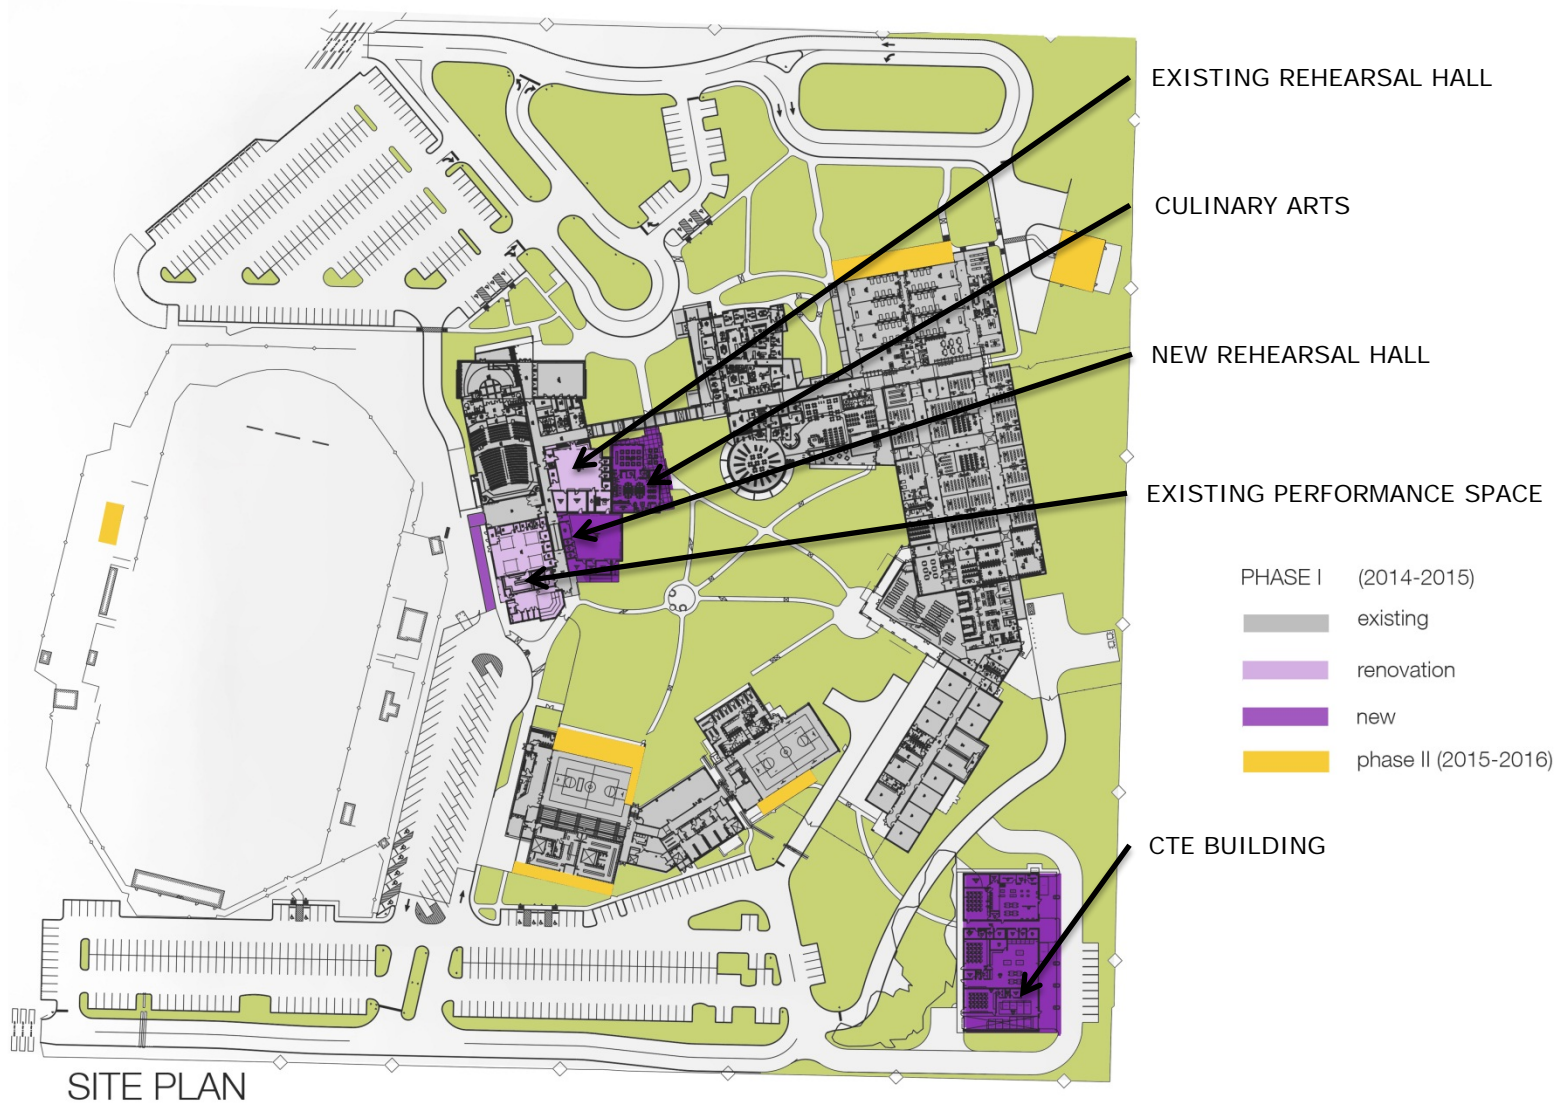

boerne
high school

schematic design december 02 ,2013
Boerne ISD Board Presentation

- area of no work
- fine arts
- fine arts support
- food service
- food service support
- administrative
- MEP/ Data
- toilet rooms

ENLARGED SITE PLAN

CTE BUILDING

boerne high school schematic design december 02, 2013

SHWGROUP

EXISTING PERFORMANCE SPACE

boerne high school schematic design december 02, 2013

SHWGROUP

NEW REHEARSAL HALL

boerne high school schematic design december 02, 2013

SHWGROUP

EXISTING REHEARSAL HALL

boerne high school schematic design december 02, 2013

SHWGROUP

- area of no work
- food service
- food service support
- administrative
- MEP/ Data
- toilet rooms