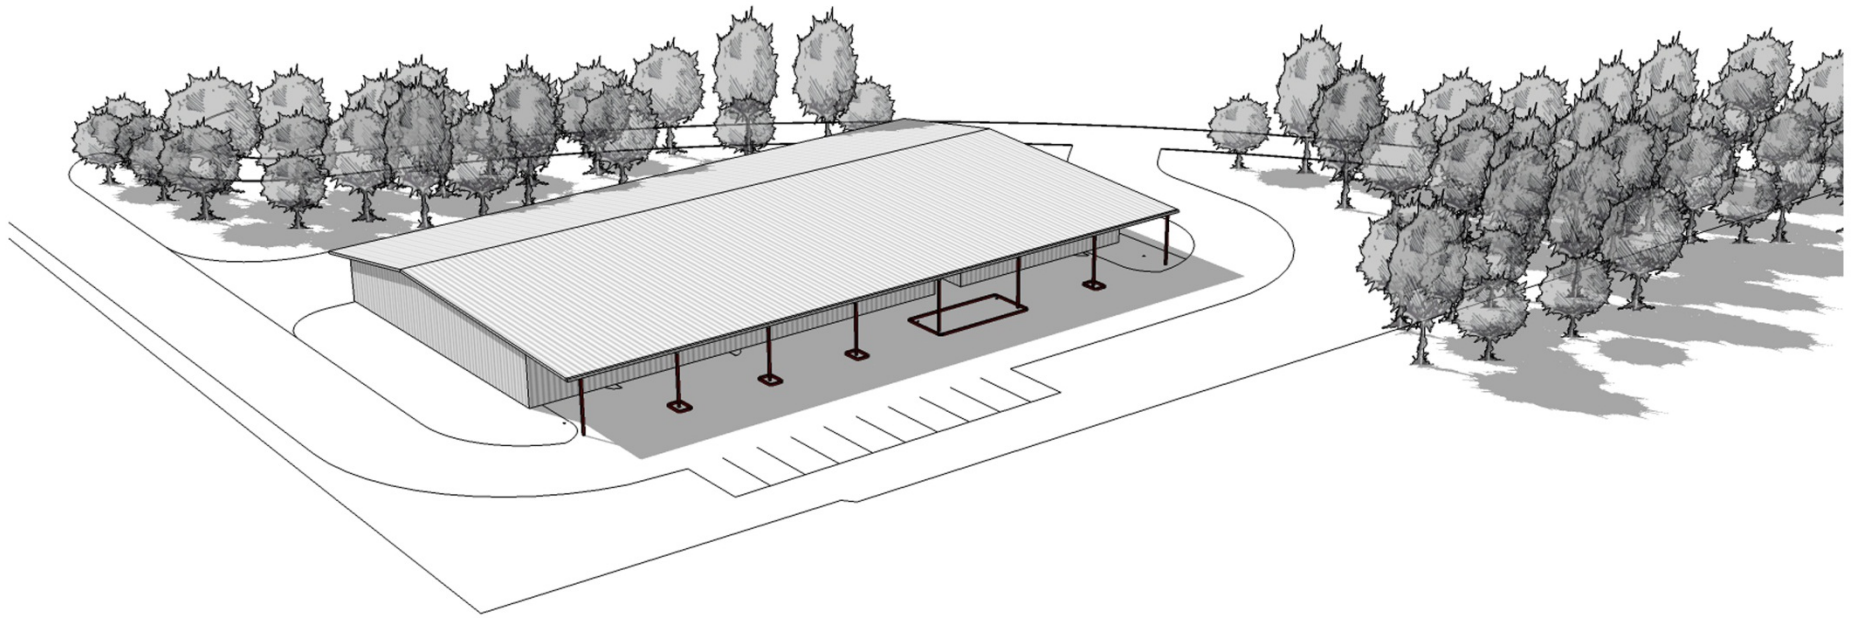

ENLARGED SITE PLAN

CTE BUILDING

boerne high school schematic design december 02, 2013

SHWGROUP

EXISTING PERFORMANCE SPACE

boerne high school schematic design december 02, 2013

SHWGROUP

NEW REHEARSAL HALL

boerne high school schematic design december 02, 2013

SHWGROUP

EXISTING REHEARSAL HALL

boerne high school schematic design december 02, 2013

SHWGROUP

- area of no work
- food service
- food service support
- administrative
- MEP/ Data
- toilet rooms