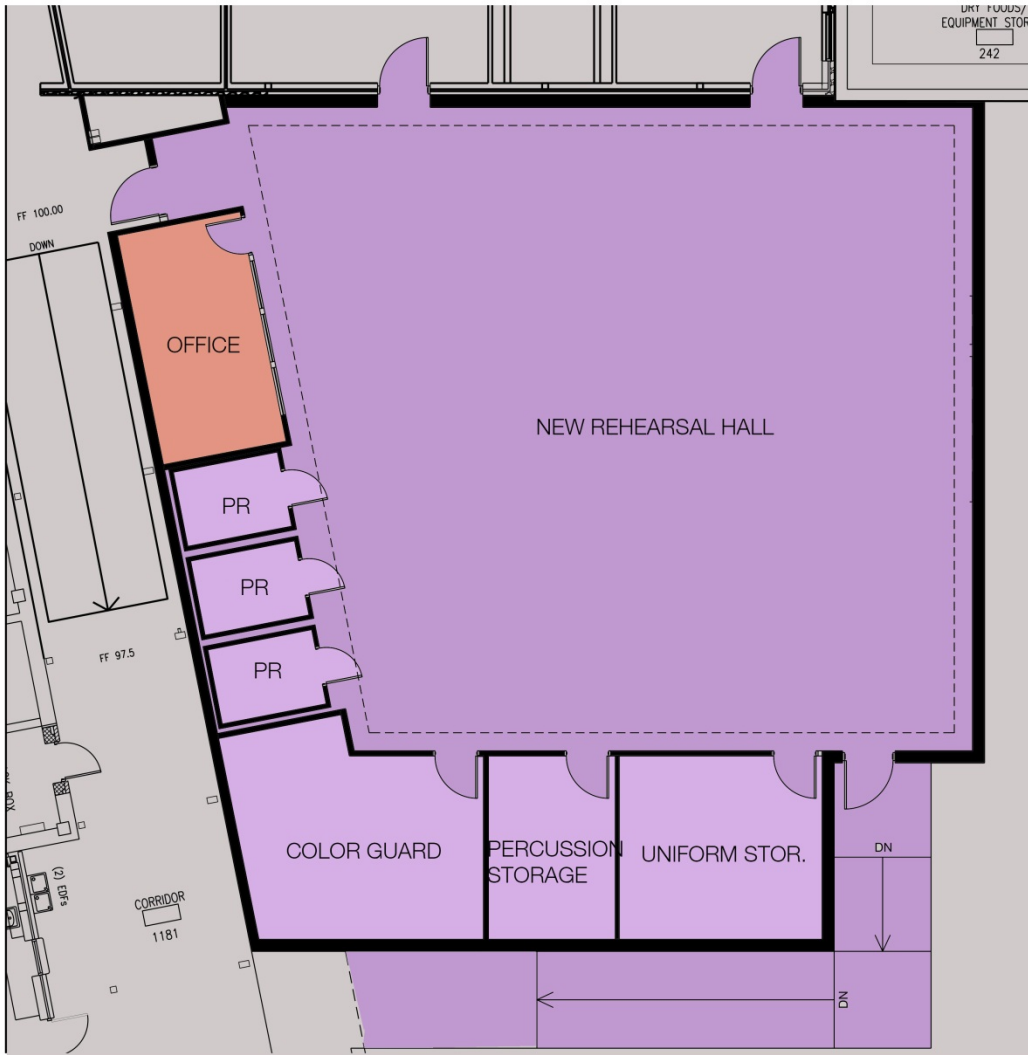

boerne
high school

schematic design december 02 ,2013
Boerne ISD Board Presentation

- area of no work
- fine arts
- fine arts support
- food service
- food service support
- administrative
- MEP/ Data
- toilet rooms

ENLARGED SITE PLAN

CTE BUILDING

boerne high school schematic design december 02, 2013

SHWGROUP

EXISTING PERFORMANCE SPACE

boerne high school schematic design december 02, 2013

SHWGROUP

NEW REHEARSAL HALL

boerne high school schematic design december 02, 2013

SHWGROUP

EXISTING REHEARSAL HALL

boerne high school schematic design december 02, 2013

SHWGROUP

- area of no work
- food service
- food service support
- administrative
- MEP/ Data
- toilet rooms