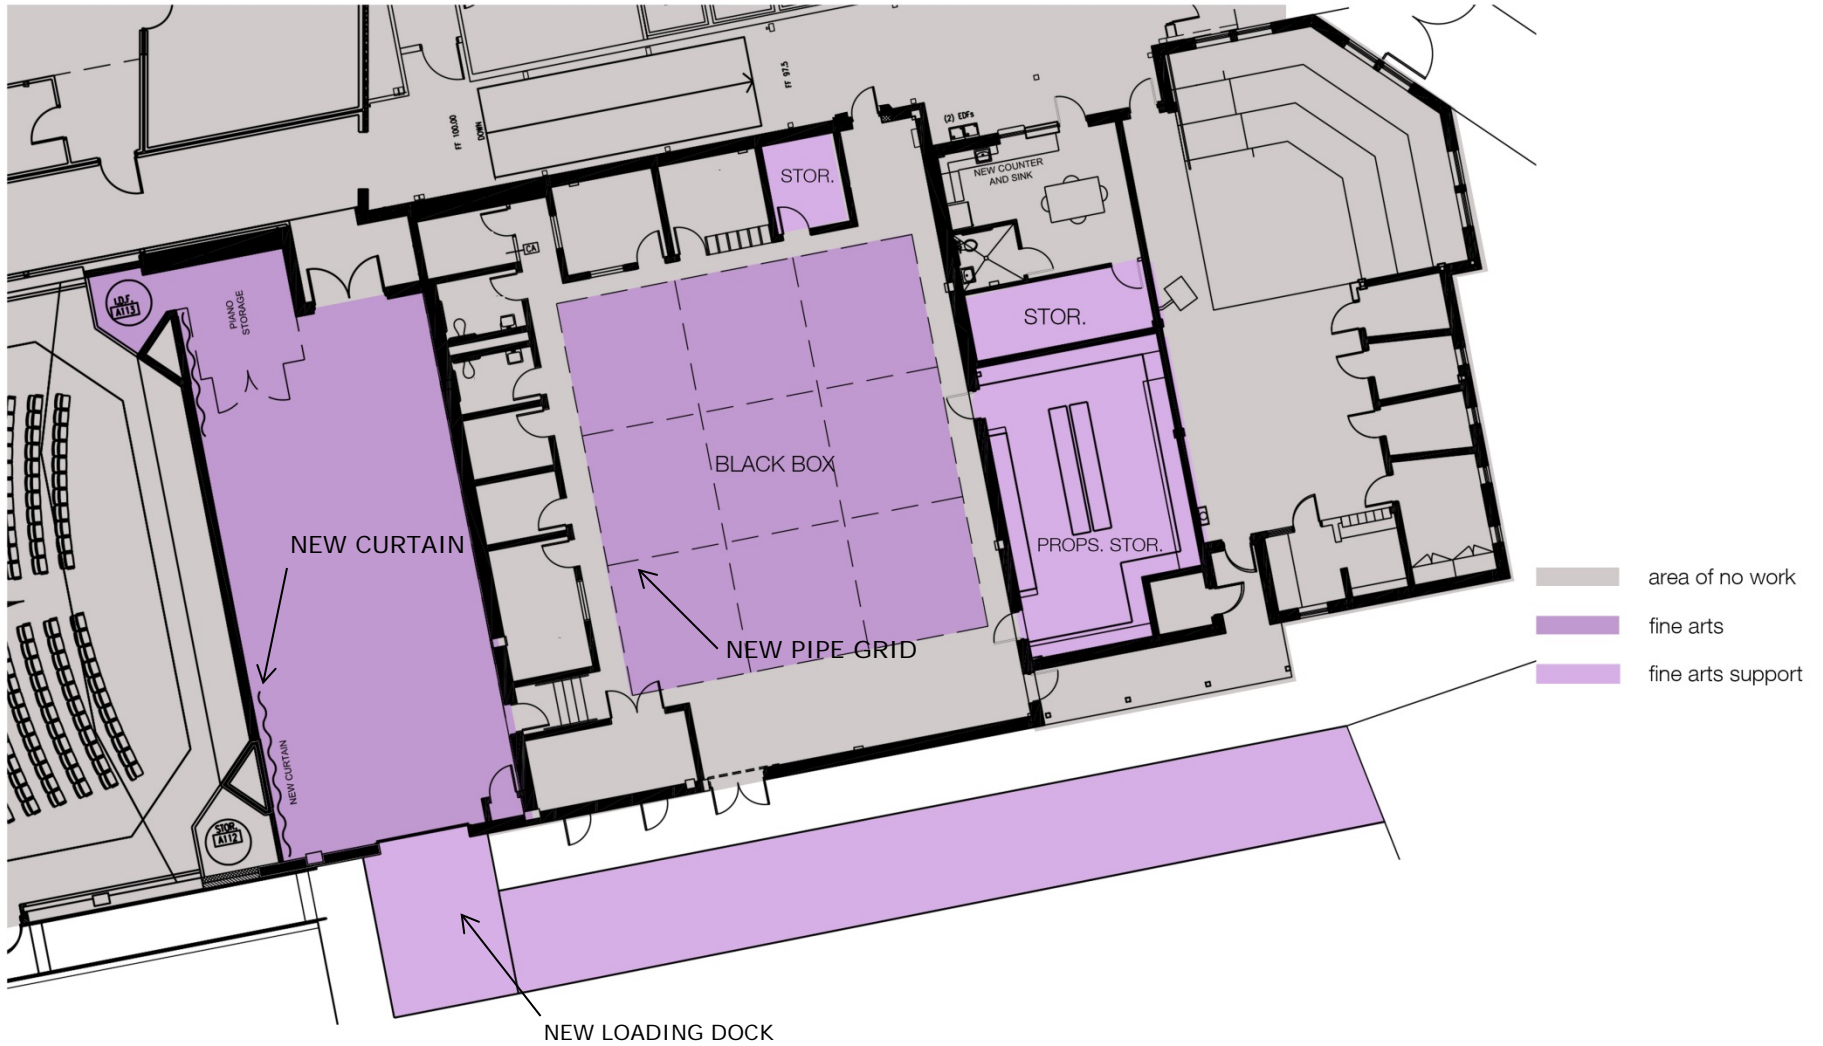

boerne
high school

schematic design december 02 ,2013
Boerne ISD Board Presentation

- area of no work
- fine arts
- fine arts support
- food service
- food service support
- administrative
- MEP/ Data
- toilet rooms

ENLARGED SITE PLAN

CTE BUILDING

boerne high school schematic design december 02, 2013

SHWGROUP

EXISTING PERFORMANCE SPACE

boerne high school schematic design december 02, 2013

SHWGROUP

NEW REHEARSAL HALL

boerne high school schematic design december 02, 2013

SHWGROUP

EXISTING REHEARSAL HALL

boerne high school schematic design december 02, 2013

SHWGROUP

- area of no work
- food service
- food service support
- administrative
- MEP/ Data
- toilet rooms