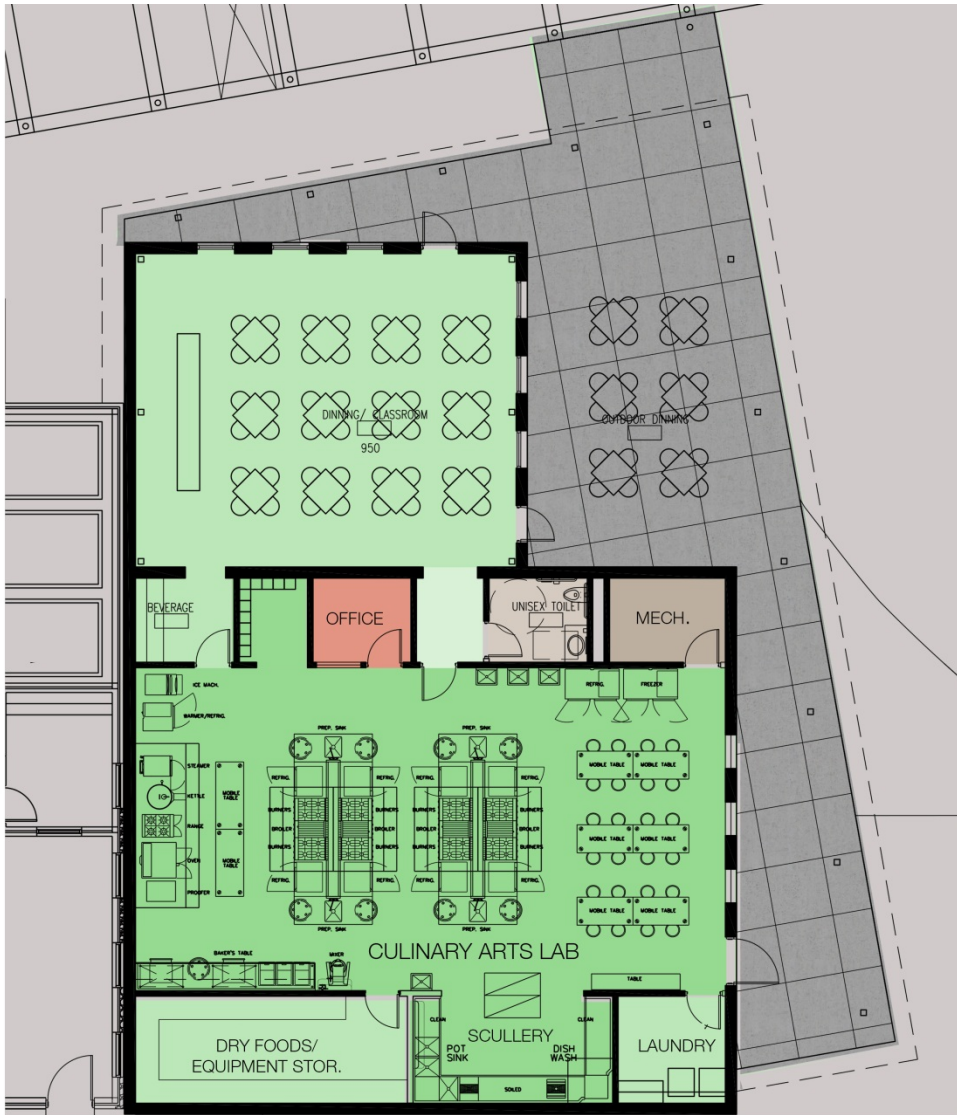

boerne
high school

schematic design december 02 ,2013
Boerne ISD Board Presentation

- area of no work
- fine arts
- fine arts support
- food service
- food service support
- administrative
- MEP/ Data
- toilet rooms

ENLARGED SITE PLAN

CTE BUILDING

boerne high school schematic design december 02, 2013

SHWGROUP

EXISTING PERFORMANCE SPACE

boerne high school schematic design december 02, 2013

SHWGROUP

NEW REHEARSAL HALL

boerne high school schematic design december 02, 2013

SHWGROUP

EXISTING REHEARSAL HALL

boerne high school schematic design december 02, 2013

SHWGROUP

- area of no work
- food service
- food service support
- administrative
- MEP/ Data
- toilet rooms