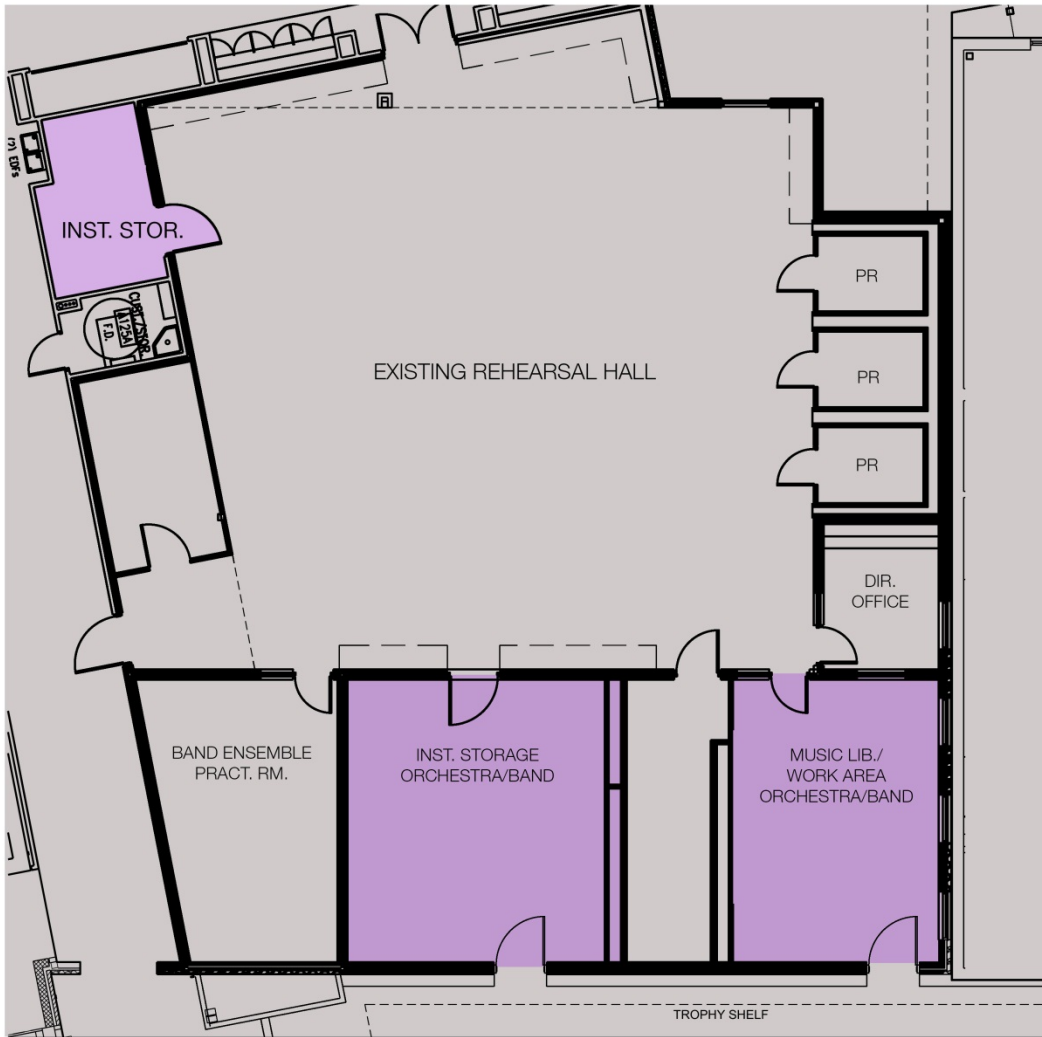

boerne
high school

schematic design december 02 ,2013
Boerne ISD Board Presentation

- area of no work
- fine arts
- fine arts support
- food service
- food service support
- administrative
- MEP/ Data
- toilet rooms

ENLARGED SITE PLAN

CTE BUILDING

boerne high school schematic design december 02, 2013

SHWGROUP

EXISTING PERFORMANCE SPACE

boerne high school schematic design december 02, 2013

SHWGROUP

NEW REHEARSAL HALL

boerne high school schematic design december 02, 2013

SHWGROUP

EXISTING REHEARSAL HALL

boerne high school schematic design december 02, 2013

SHWGROUP

- area of no work
- food service
- food service support
- administrative
- MEP/ Data
- toilet rooms