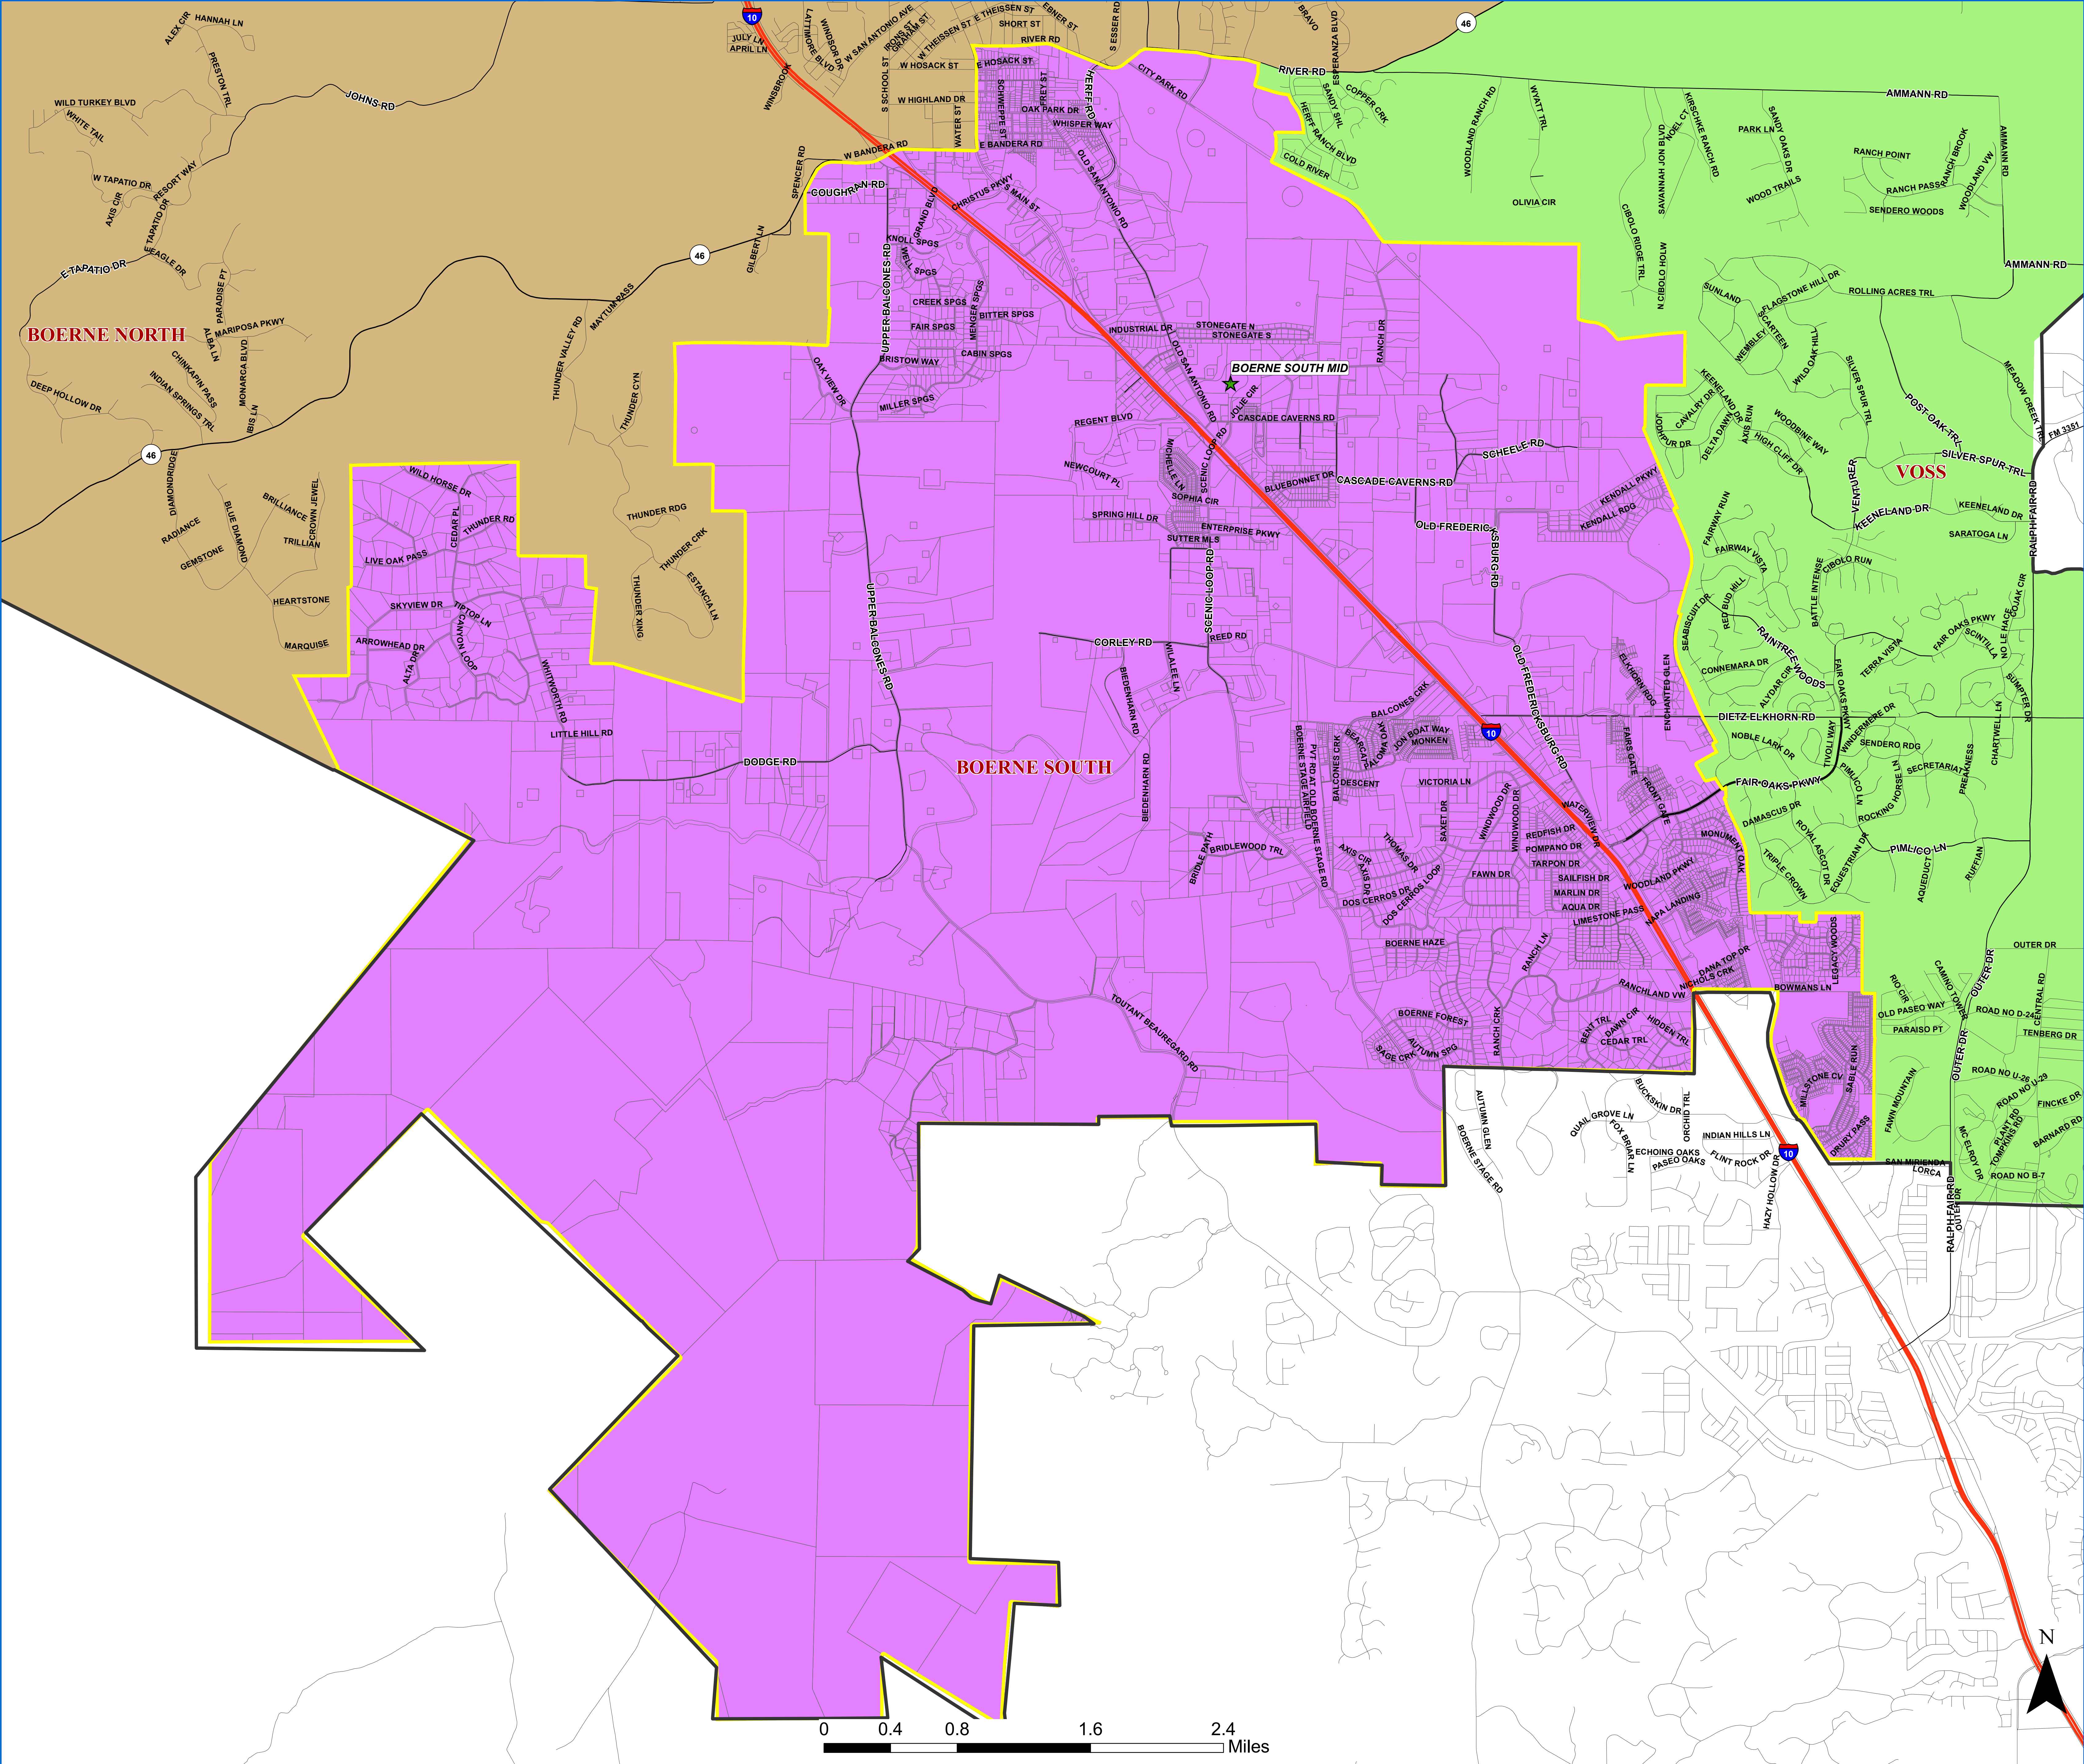

BOERNE INDEPENDENT SCHOOL DISTRICT

MIDDLE SCHOOL ATTENDANCE ZONE 2019-2020

Middle Boundaries

- BOERNE NORTH
- BOERNE SOUTH
- VOSS

Schools

- River
- Parcels
- ★ Middle Schools